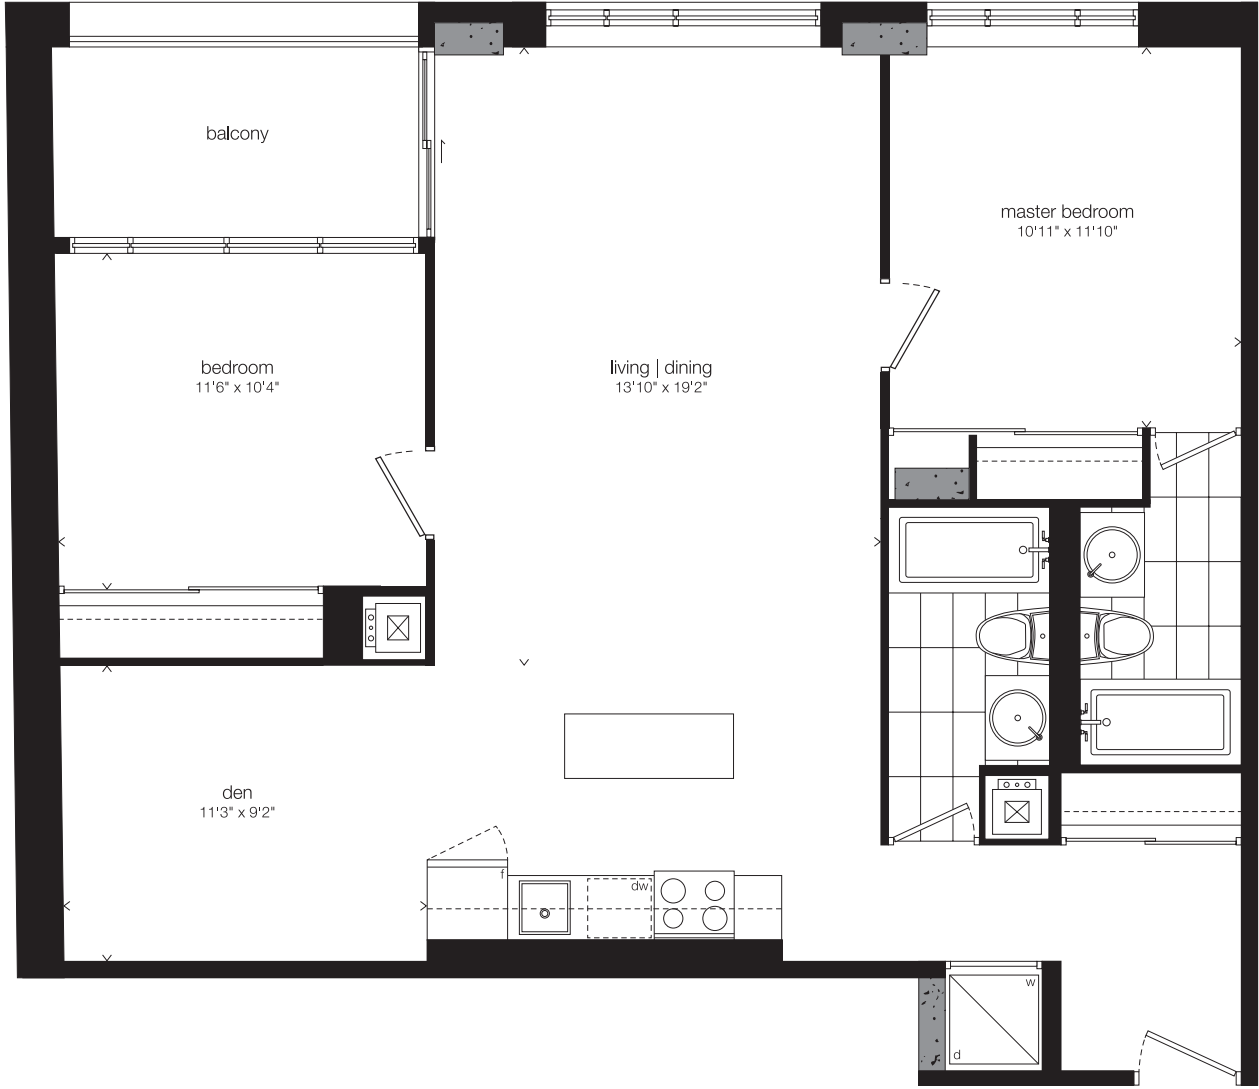

1,124 SQ. FT.
Plus 93 sq.ft. Balcony

**Two
Bedroom
and Den**

BB

Window(s), balcony and balcony door may shift. Actual floor area may differ from stated floor area. All prices, sizes and specifications are subject to change without notice. E.&O.E.

Window(s), balcony and balcony door may shift. Actual floor area may differ from stated floor area. All prices, sizes and specifications are subject to change without notice. E.&O.E.