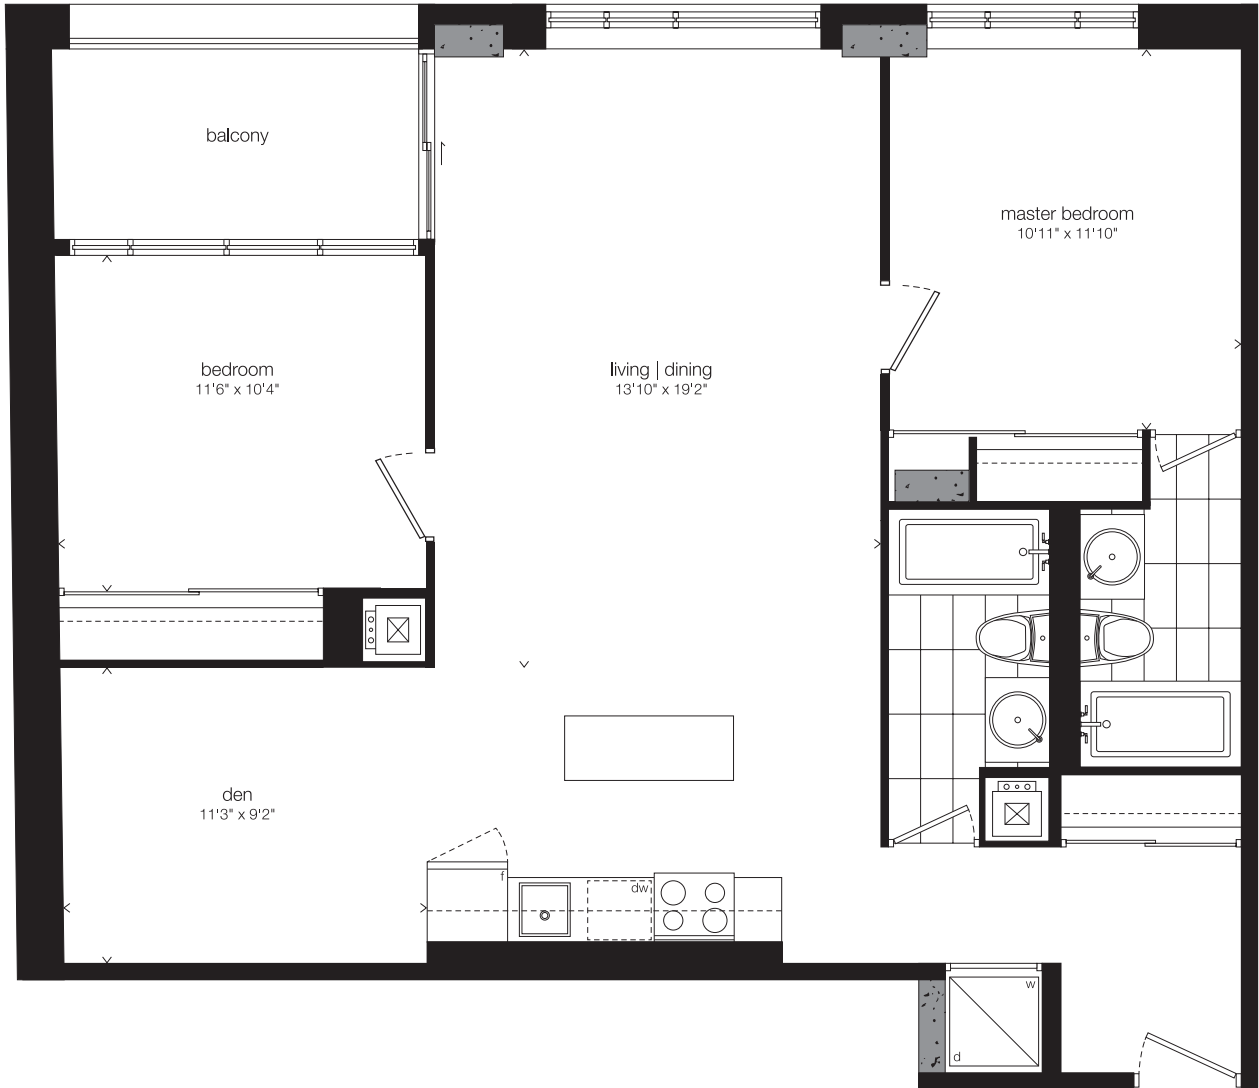

1,124 SQ. FT.
Plus 93 sq.ft. Balcony

**Two
Bedroom
and Den**

BB

Window(s), balcony and balcony door may shift. Actual floor area may differ from stated floor area. All prices, sizes and specifications are subject to change without notice. E.&O.E.

Window(s), balcony and balcony door may shift. Actual floor area may differ from stated floor area. All prices, sizes and specifications are subject to change without notice. E.&O.E.