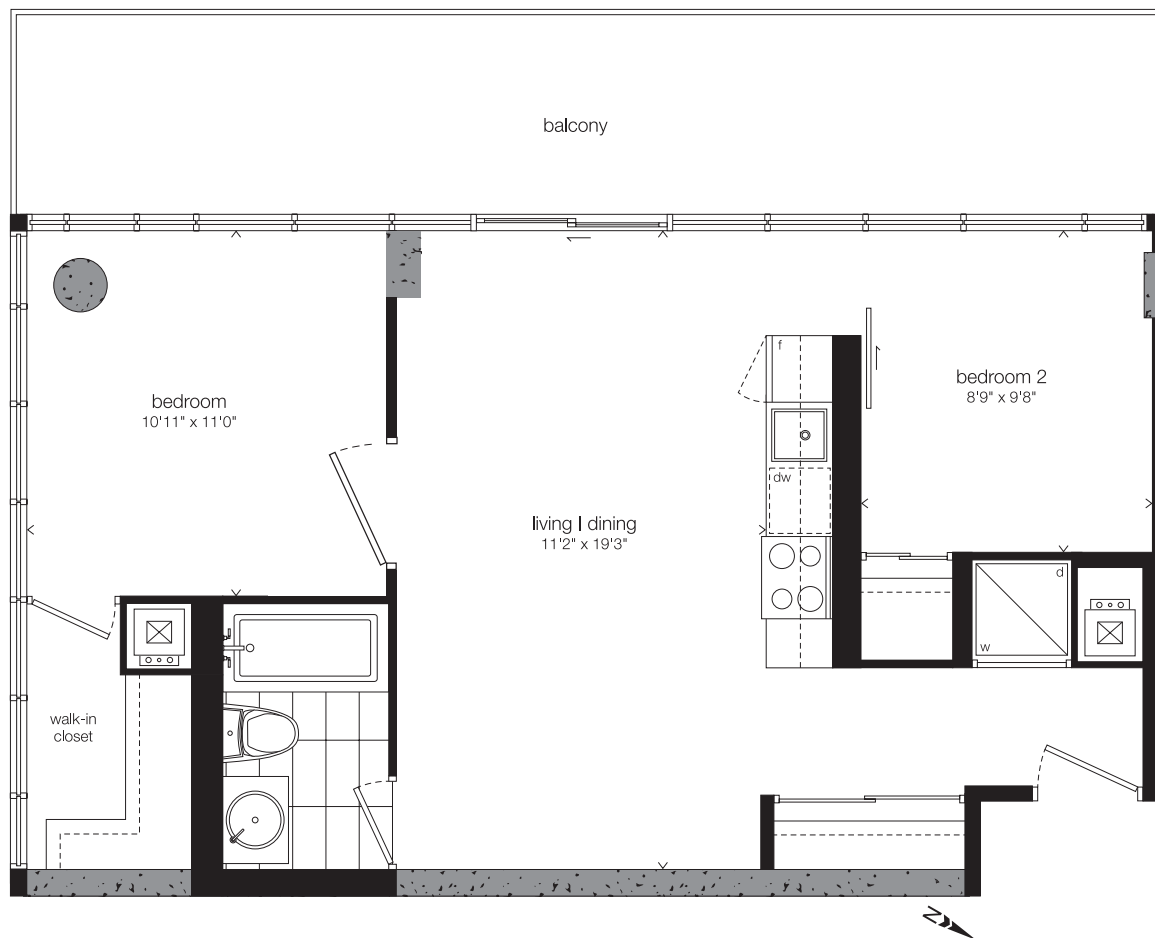

R

Two
Bedroom

706 SQ.
FT.

Plus 212 sq.ft. Balcony

Window(s), balcony and balcony door may shift. Actual floor area may differ from stated floor area. All prices, sizes and specifications are subject to change without notice. E.&O.E.

Window(s), balcony and balcony door may shift. Actual floor area may differ from stated floor area. All prices, sizes and specifications are subject to change without notice. E.&O.E.