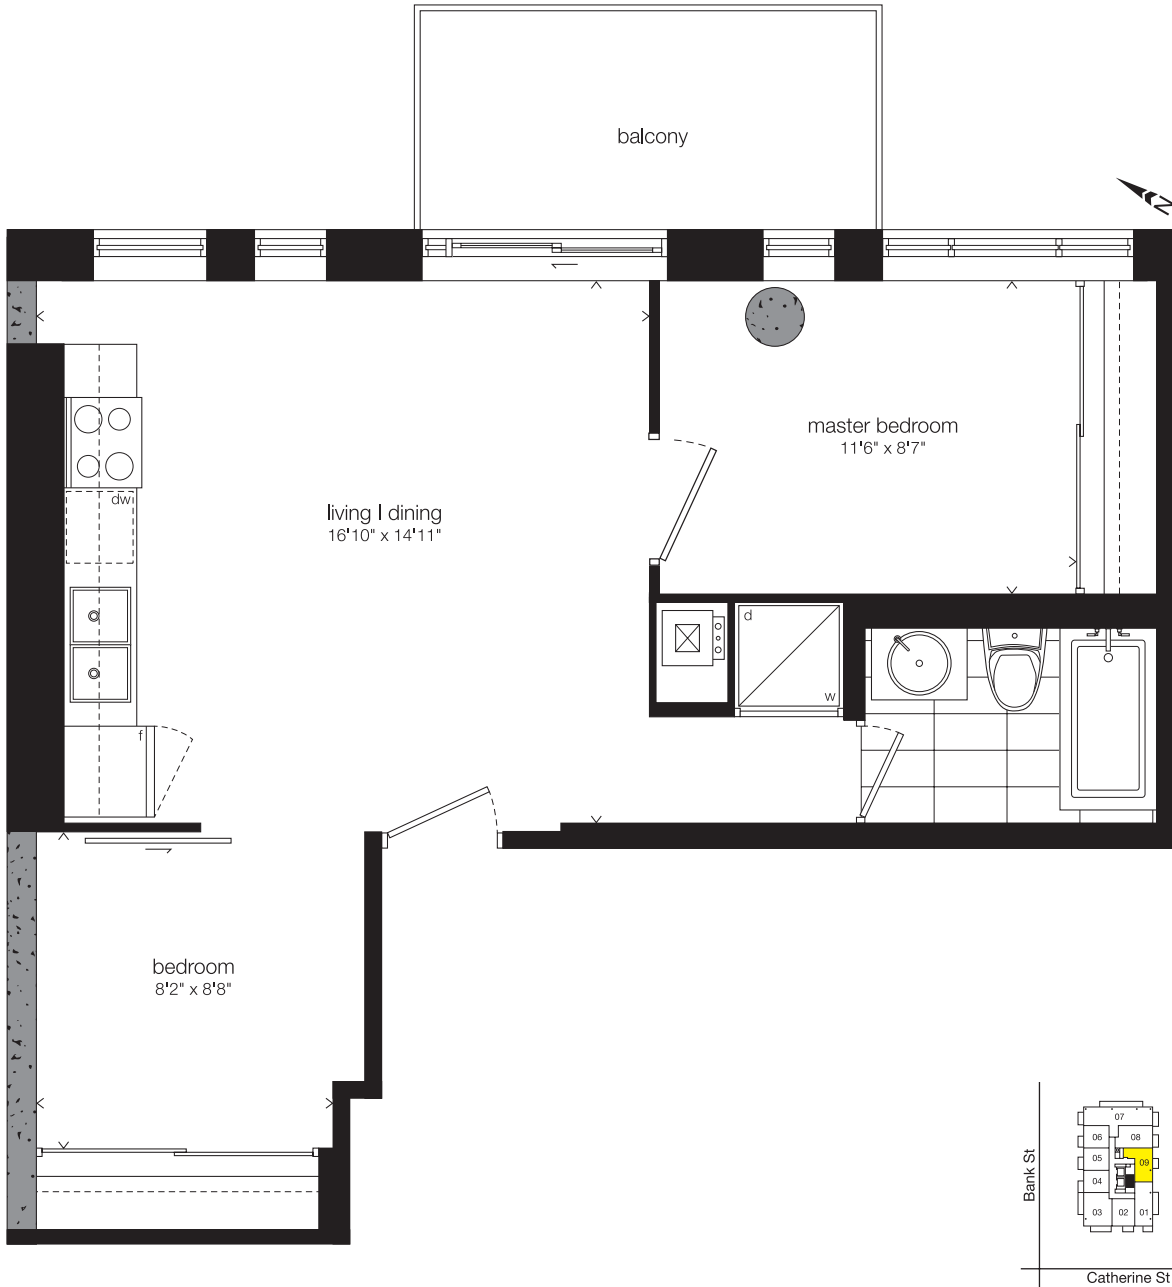

O

Two Bedroom

662 SQ. FT.

Plus 78 sq.ft. Balcony

Window(s), balcony and balcony door may shift. Actual floor area may differ from stated floor area. All prices, sizes and specifications are subject to change without notice. E.&O.E.

Window(s), balcony and balcony door may shift. Actual floor area may differ from stated floor area. All prices, sizes and specifications are subject to change without notice. E.&O.E.