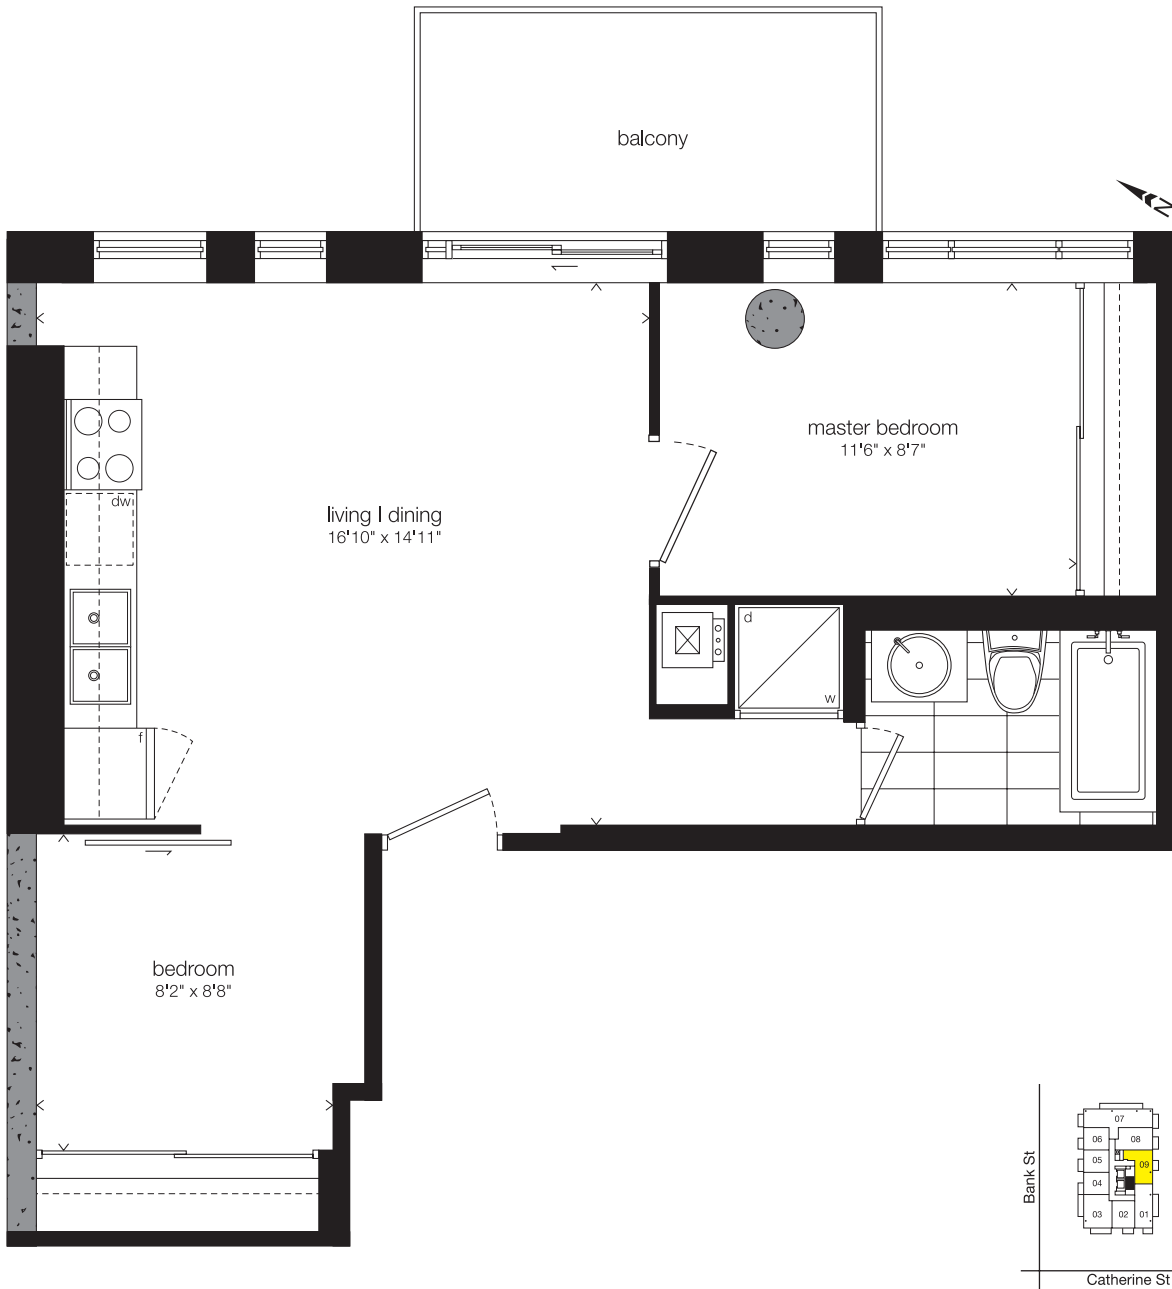

O

Two Bedroom

662 SQ. FT.

Plus 78 sq.ft. Balcony

Window(s), balcony and balcony door may shift. Actual floor area may differ from stated floor area. All prices, sizes and specifications are subject to change without notice. E.&O.E.

Window(s), balcony and balcony door may shift. Actual floor area may differ from stated floor area. All prices, sizes and specifications are subject to change without notice. E.&O.E.