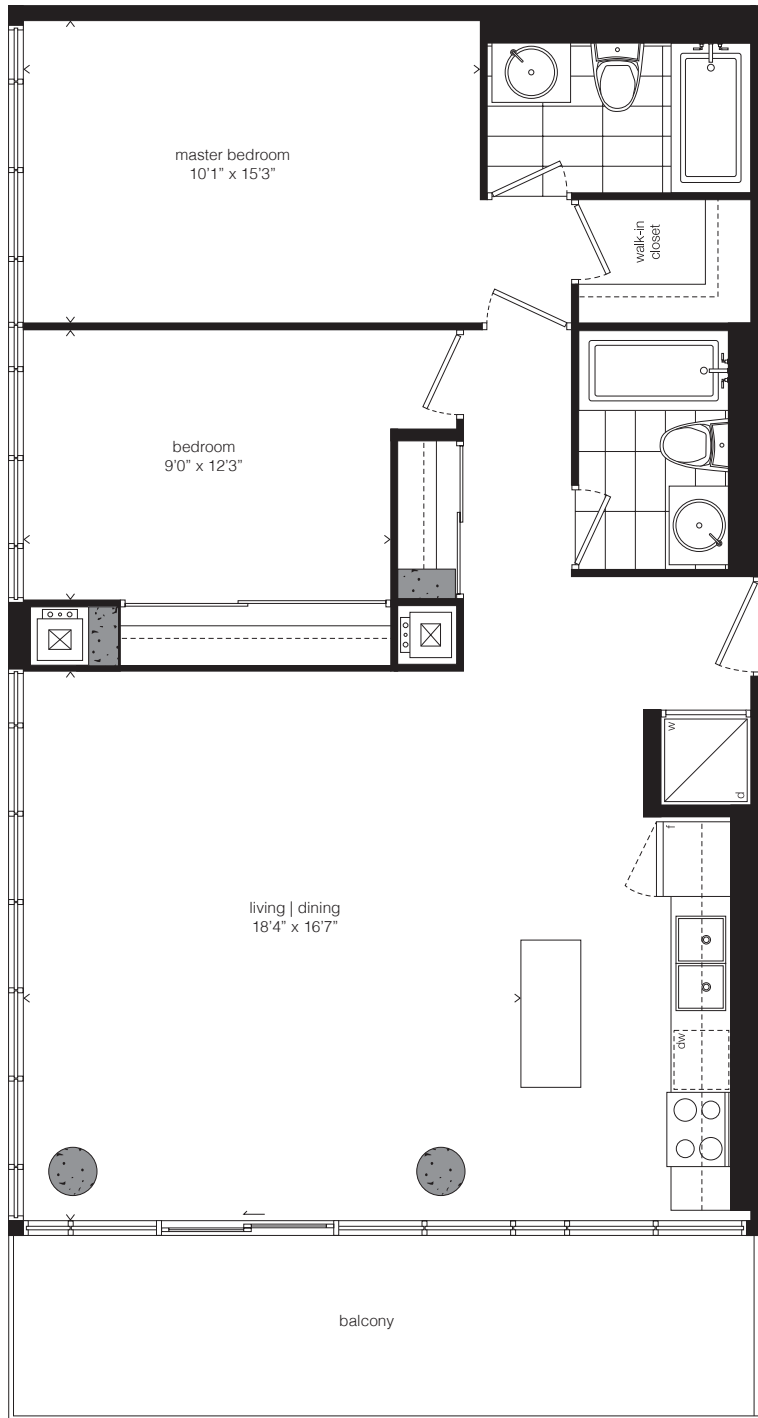

AA

Two
Bedroom

1,054 SQ.
FT.
Plus 152 sq.ft. Balcony

Window(s), balcony and balcony door may shift. Actual floor area may differ from stated floor area. All prices, sizes and specifications are subject to change without notice. E.&O.E.

Window(s), balcony and balcony door may shift. Actual floor area may differ from stated floor area. All prices, sizes and specifications are subject to change without notice. E.&O.E.