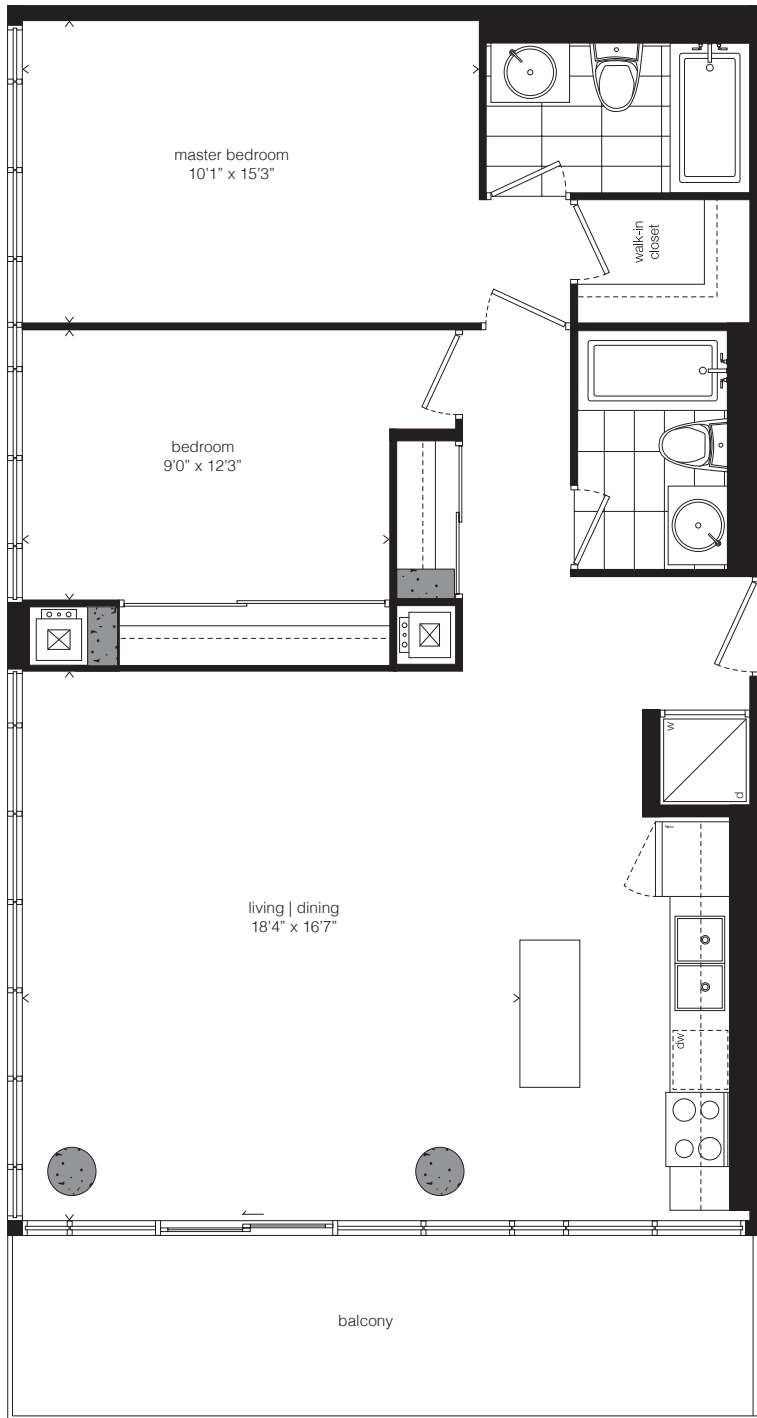

AA

Two
Bedroom

1,054 SQ.
FT.
Plus 152 sq.ft. Balcony

Window(s), balcony and balcony door may shift. Actual floor area may differ from stated floor area. All prices, sizes and specifications are subject to change without notice. E.&O.E.

Window(s), balcony and balcony door may shift. Actual floor area may differ from stated floor area. All prices, sizes and specifications are subject to change without notice. E.&O.E.