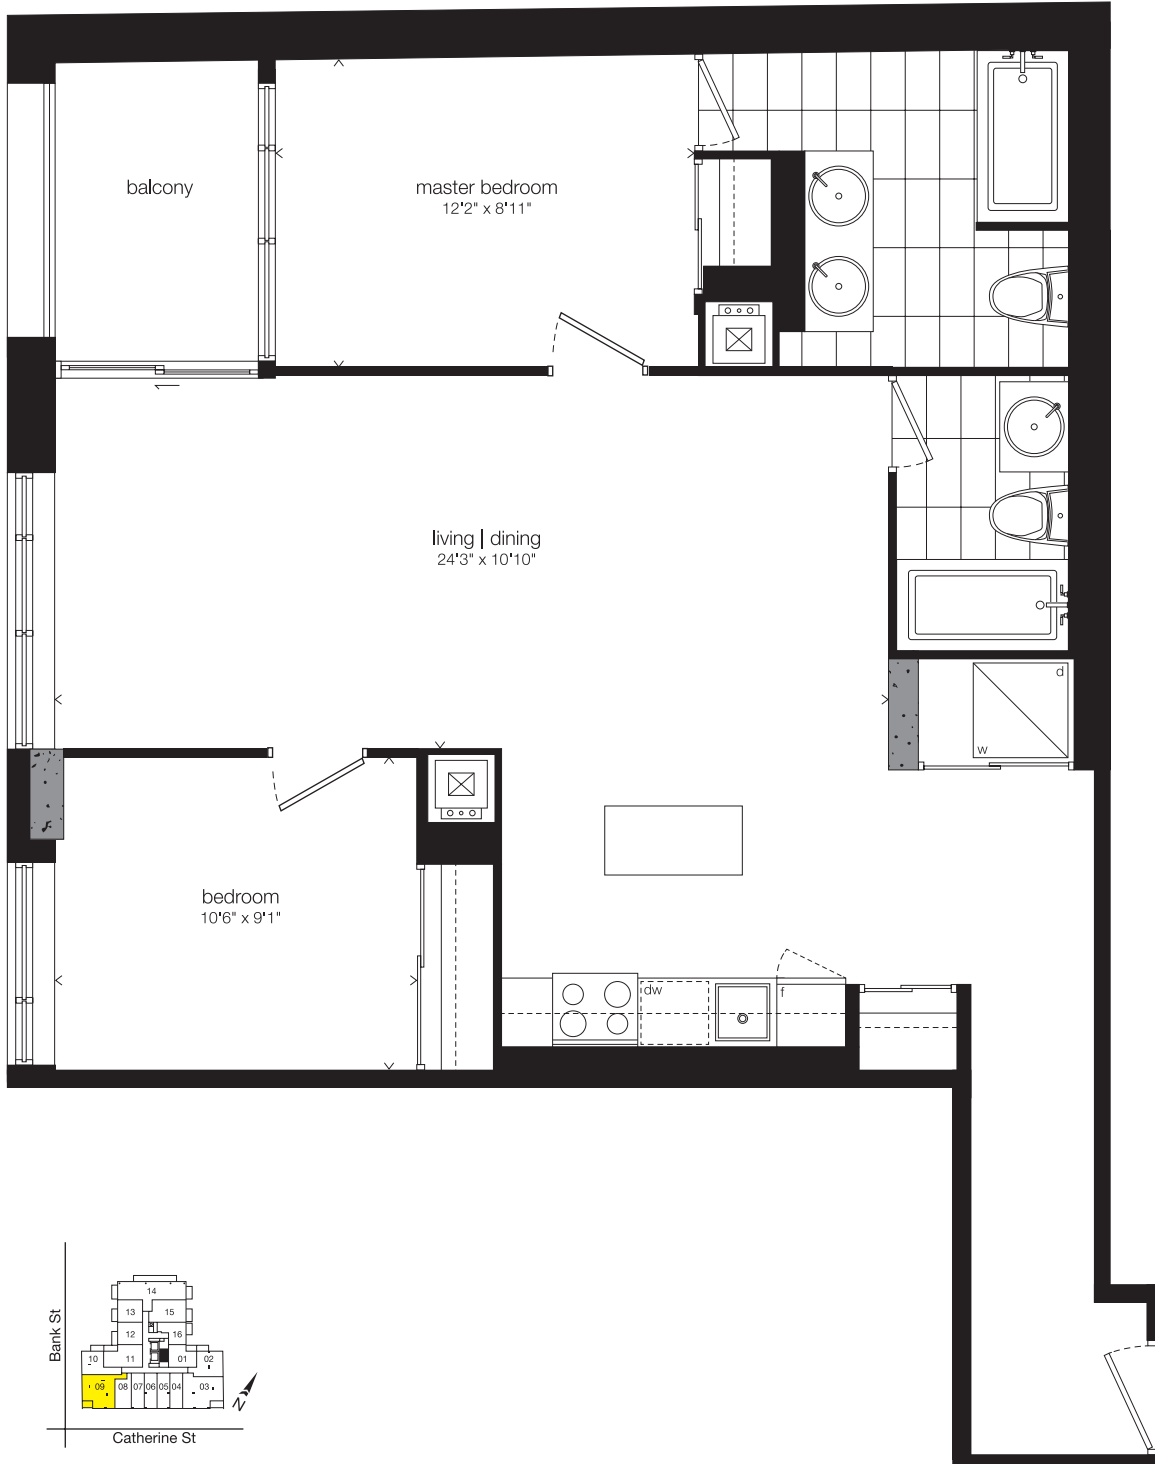

Y

Two
Bedroom

1,002 SQ.
FT.
Plus 74 sq.ft. Balcony

Window(s), balcony and balcony door may shift. Actual floor area may differ from stated floor area. All prices, sizes and specifications are subject to change without notice. E.&O.E.

Window(s), balcony and balcony door may shift. Actual floor area may differ from stated floor area. All prices, sizes and specifications are subject to change without notice. E.&O.E.