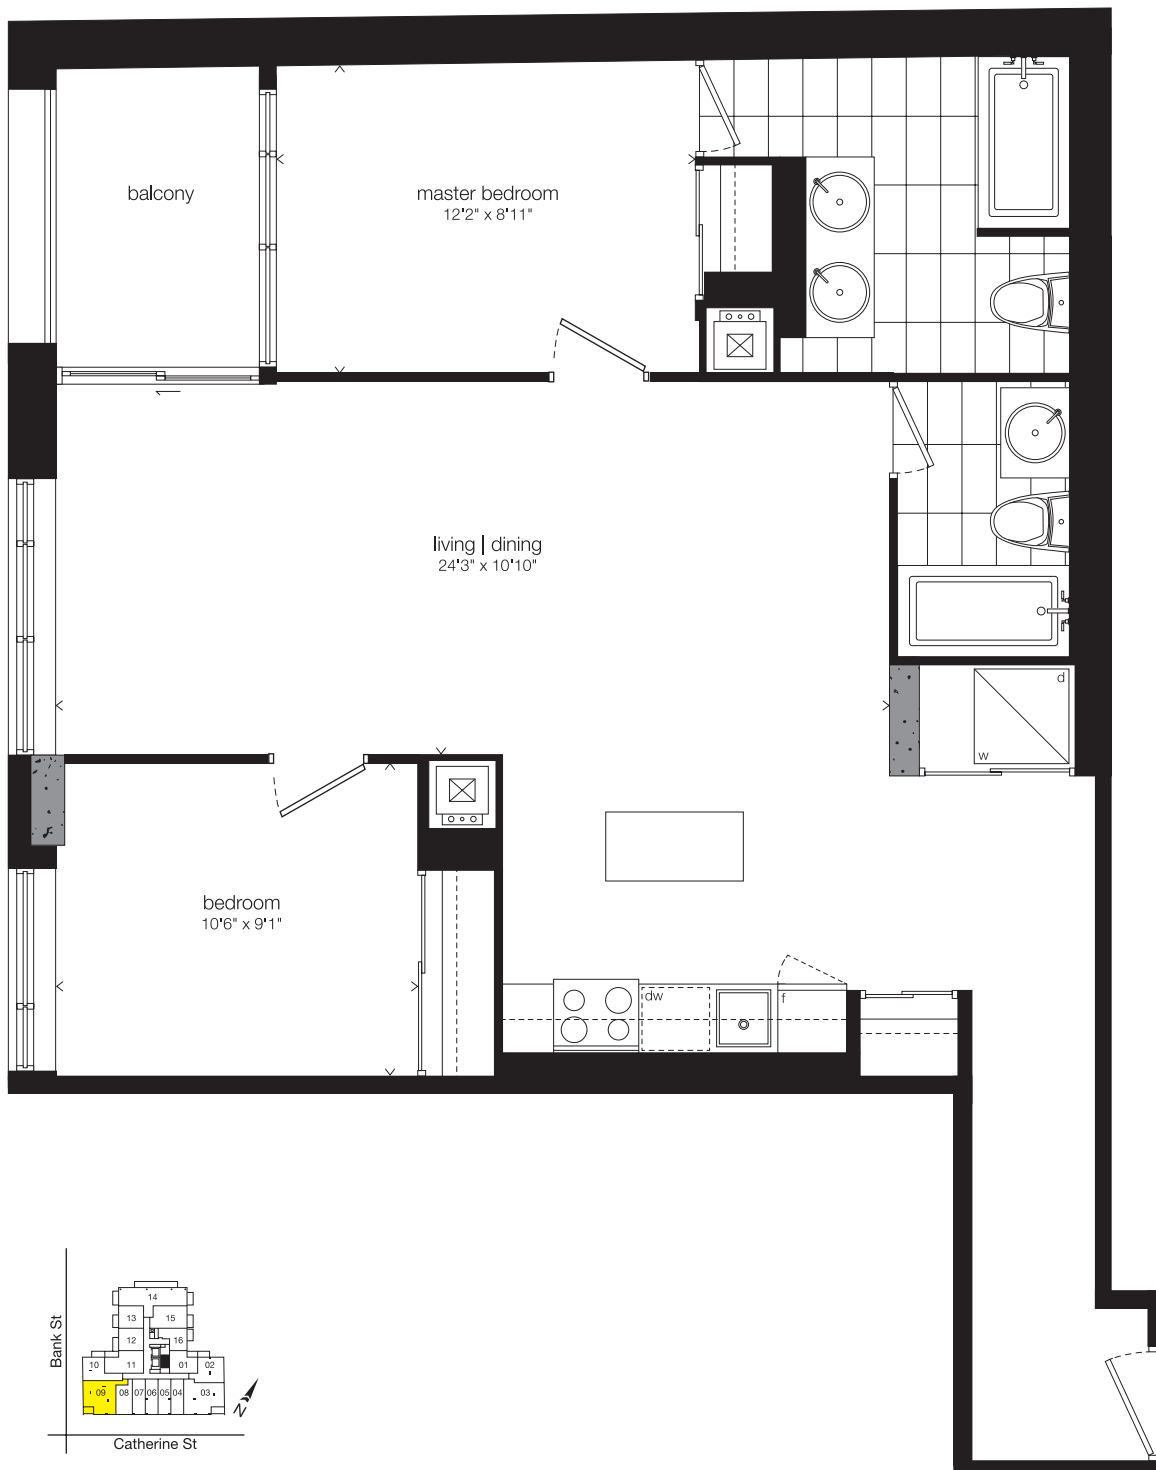

Y

Two  
Bedroom

1,002 SQ.  
FT.

Plus 74 sq.ft. Balcony

Window(s), balcony and balcony door may shift. Actual floor area may differ from stated floor area. All prices, sizes and specifications are subject to change without notice. E.&O.E.

Window(s), balcony and balcony door may shift. Actual floor area may differ from stated floor area. All prices, sizes and specifications are subject to change without notice. E.&O.E.