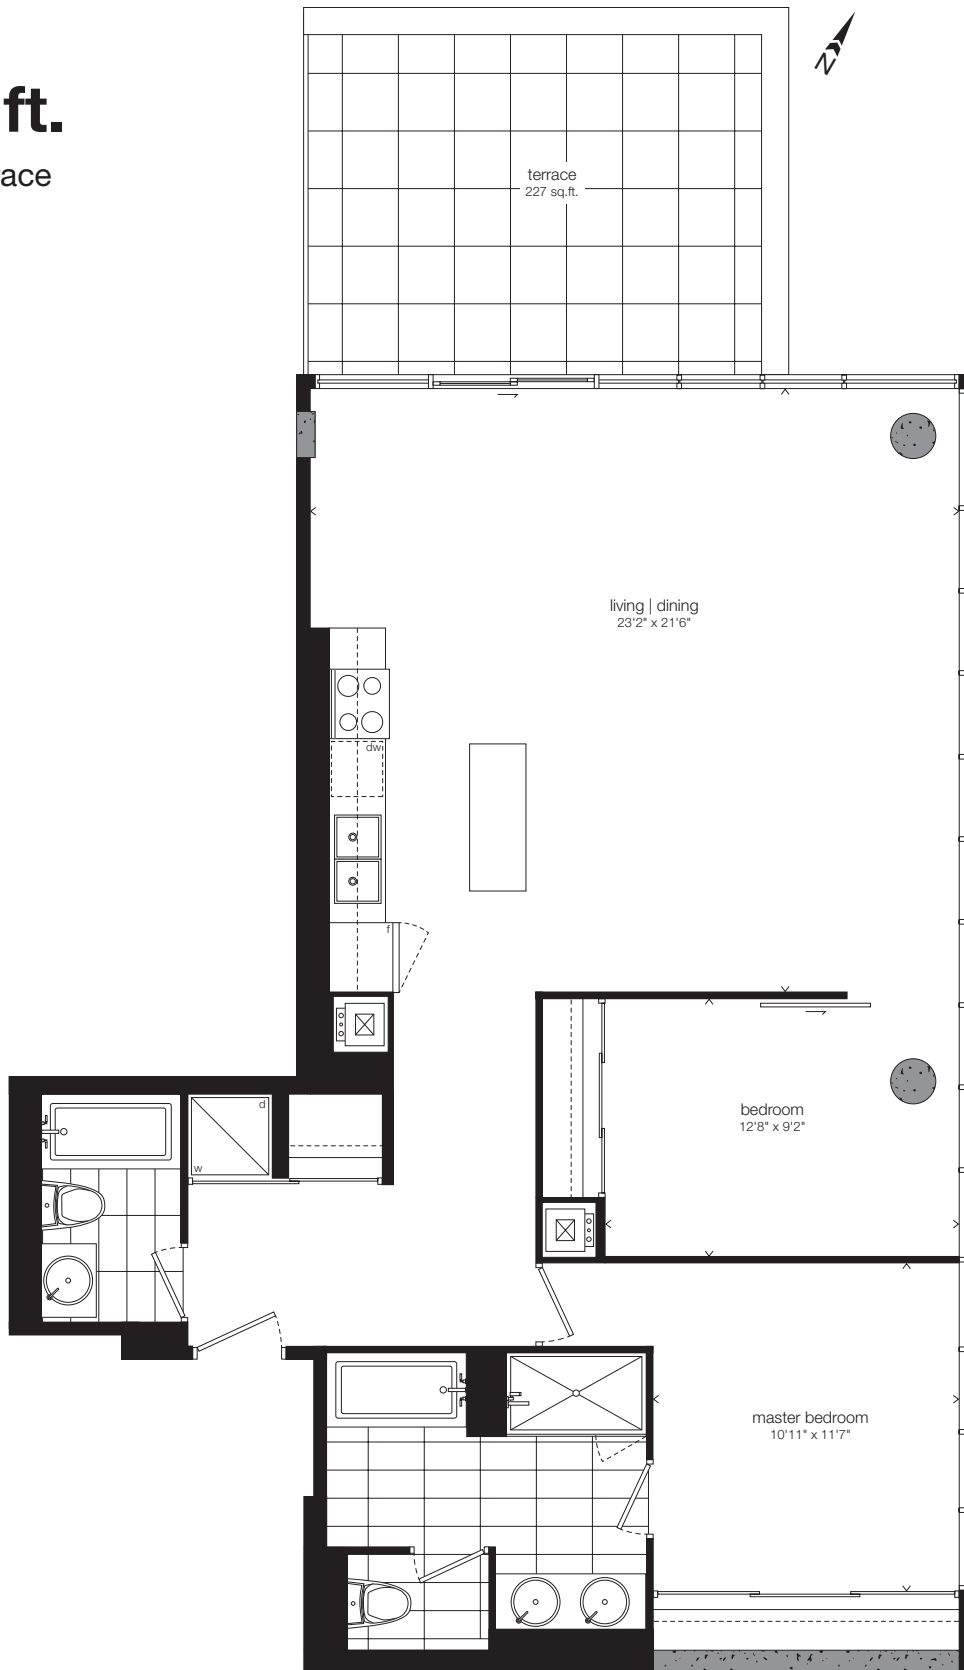

PH-3

Two Bedroom
1,219 sq.ft.
plus 227 sq.ft. Terrace

SoBa

Window(s), balcony and balcony door may shift. Actual floor area may differ from stated floor area. All prices, sizes and specifications are subject to change without notice. E.&O.E.