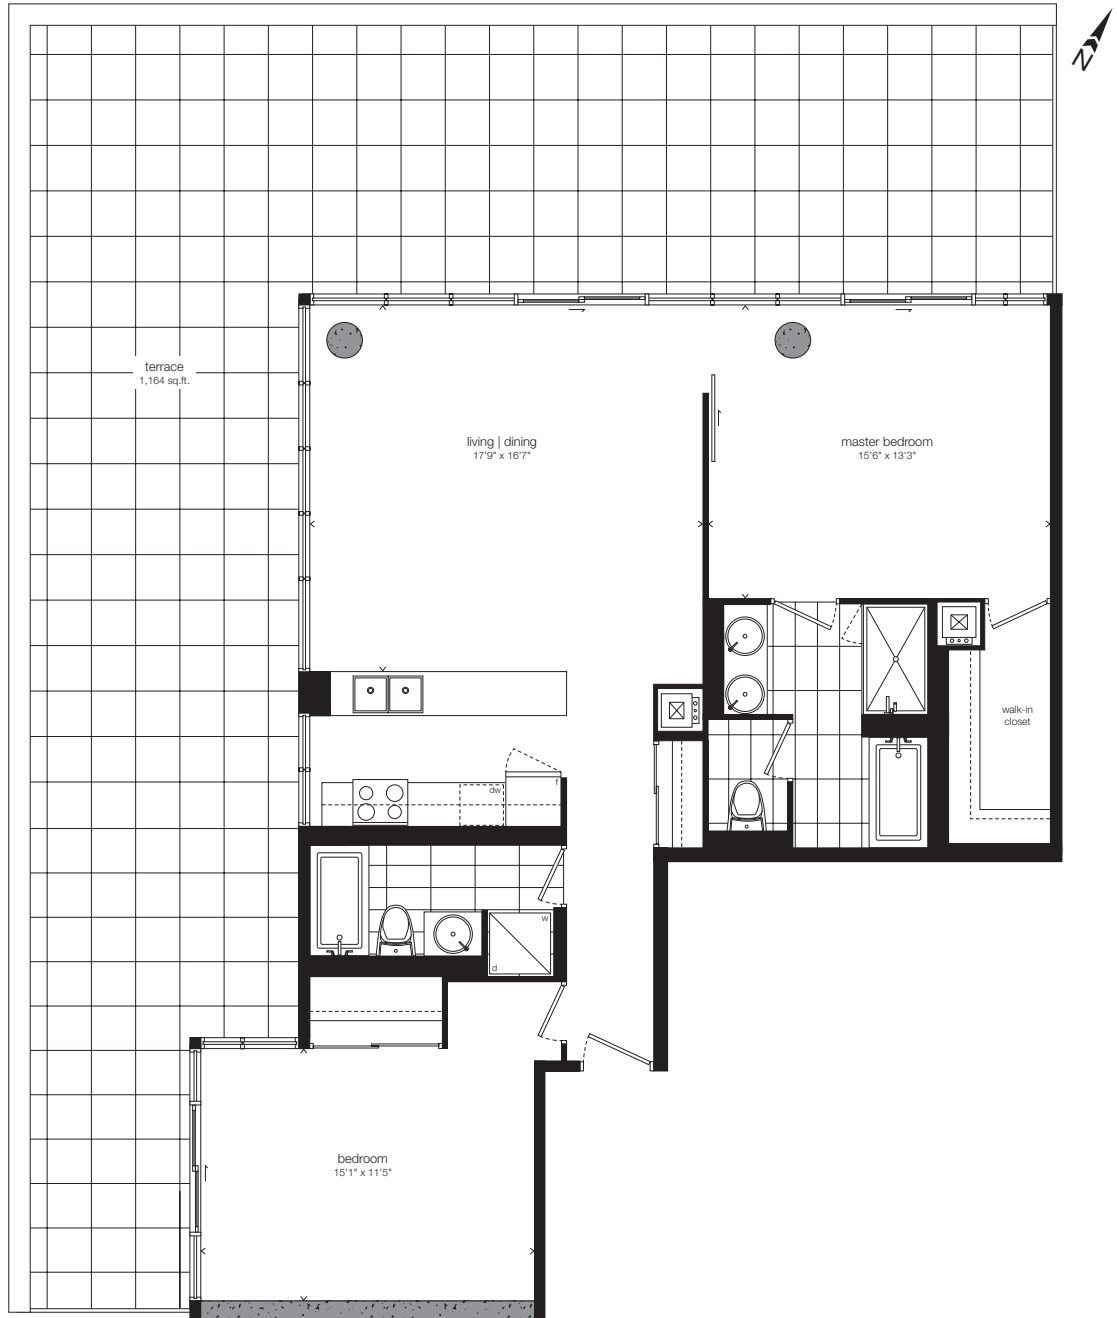

PH-2

Two Bedroom

1,238 sq.ft.

plus 1,164 sq.ft. Terrace

Window(s), balcony and balcony door may shift. Actual floor area may differ from stated floor area. All prices, sizes and specifications are subject to change without notice. E.&O.E.

SoBa