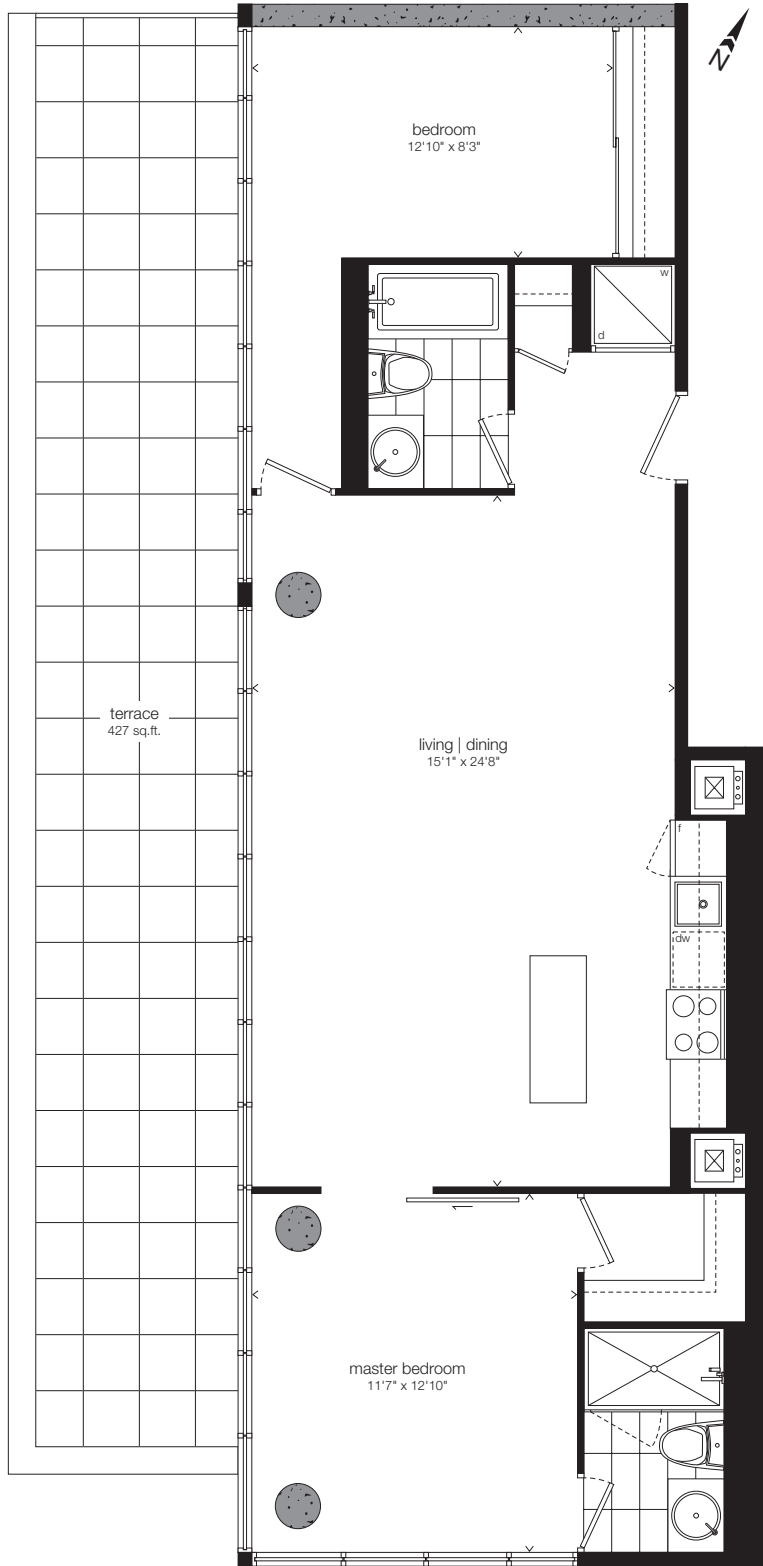

PH-1

Two Bedroom
980 sq.ft.
plus 427 sq.ft. Terrace

Window(s), balcony and balcony door may shift. Actual floor area may differ from stated floor area. All prices, sizes and specifications are subject to change without notice. E.&O.E.

SoBa