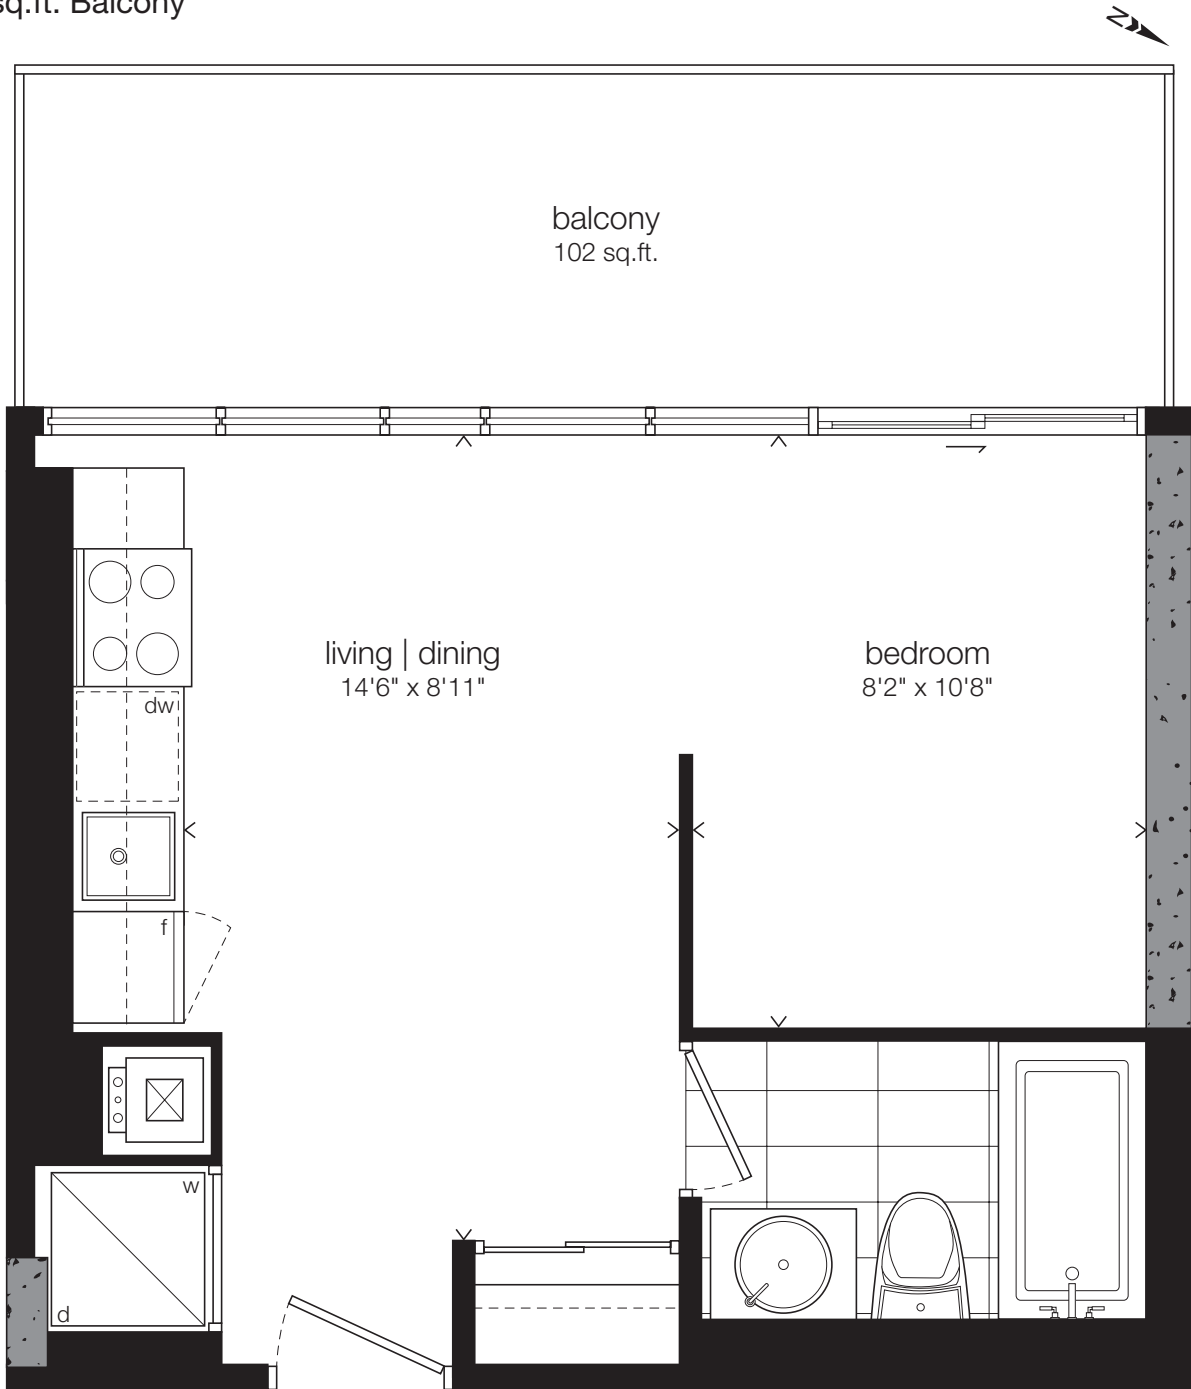

906 | 1006

Jr. One Bedroom
373 sq.ft.

plus 102 sq.ft. Balcony

SoBa

Window(s), balcony and balcony door may shift. Actual floor area may differ from stated floor area.
All prices, sizes and specifications are subject to change without notice. E.&O.E.