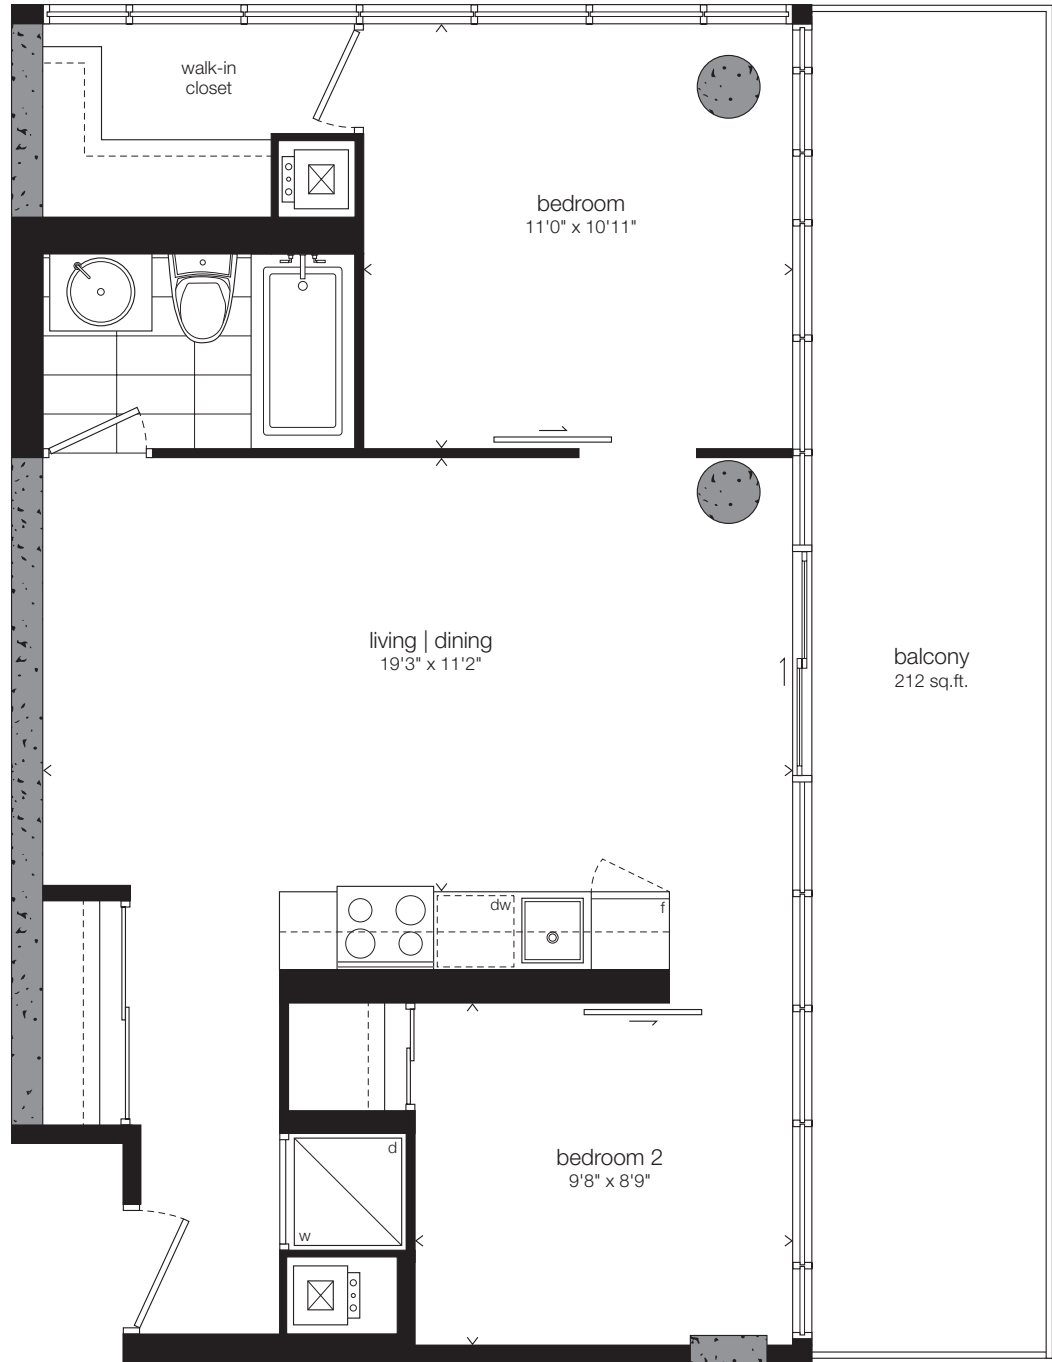

905 | 1005

Two Bedroom

699 sq.ft.

plus 212 sq.ft. Balcony

Levels 9,10

SoBa

Window(s), balcony and balcony door may shift. Actual floor area may differ from stated floor area. All prices, sizes and specifications are subject to change without notice. E.&O.E.