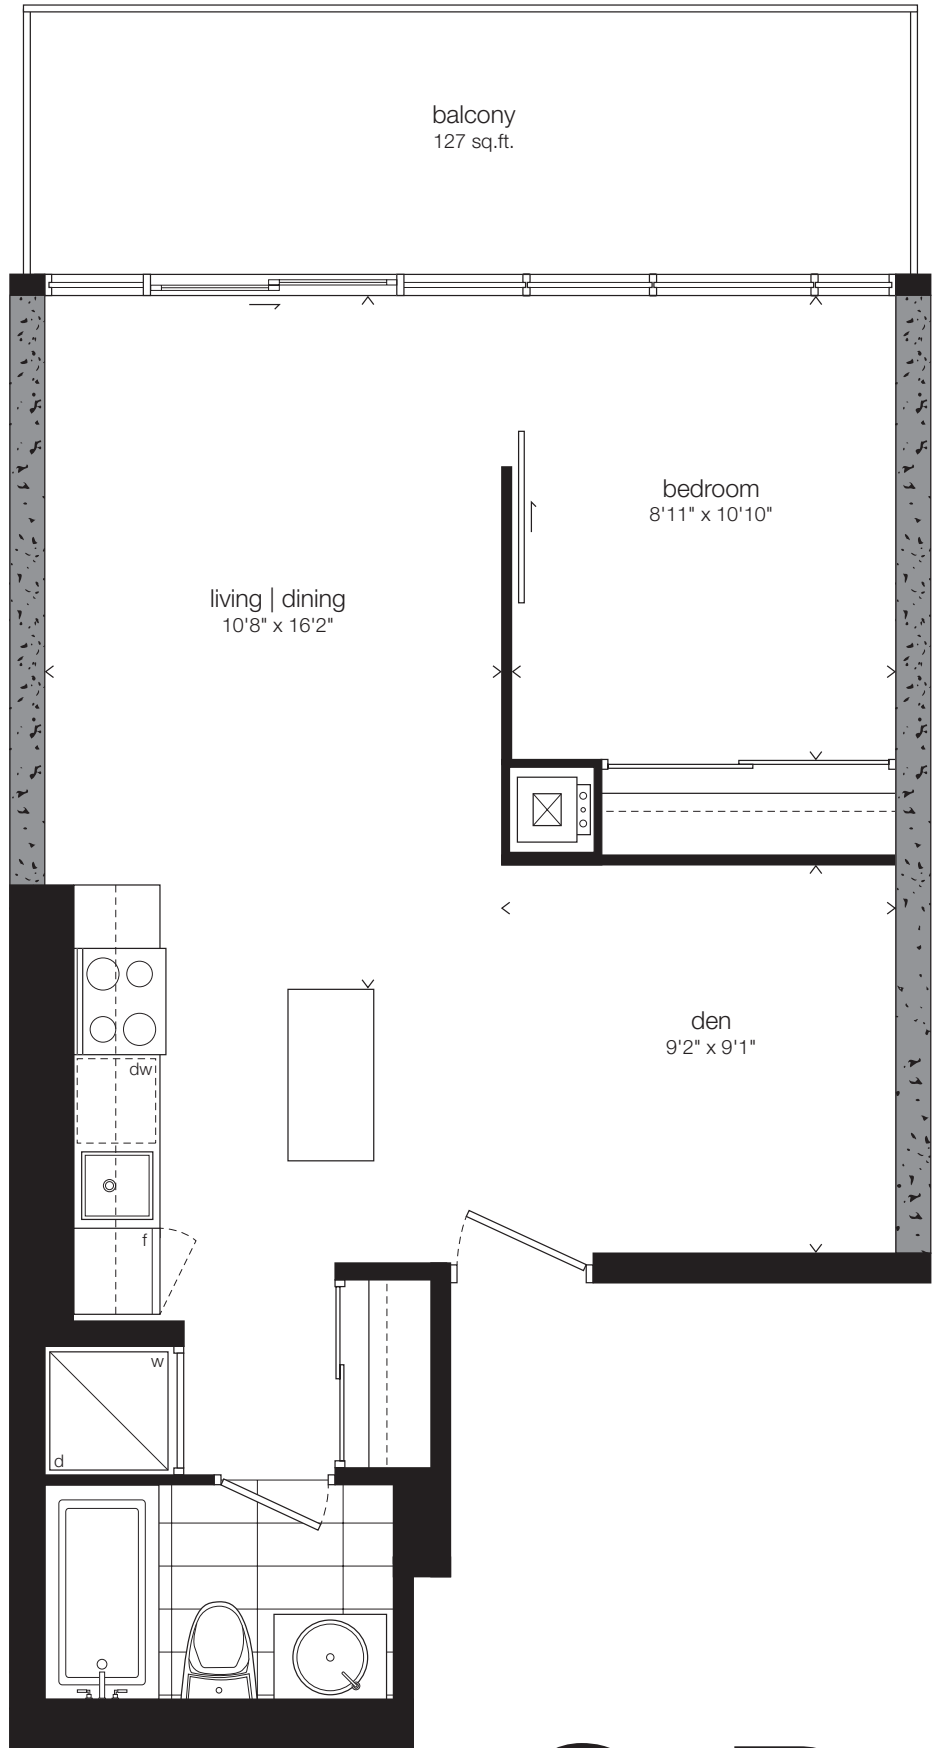

808 | 910 | 1010

One Bedroom + Den

604 sq.ft.

plus 127 sq.ft. Balcony

SoBa

Window(s), balcony and balcony door may shift. Actual floor area may differ from stated floor area.
All prices, sizes and specifications are subject to change without notice. E.&O.E.