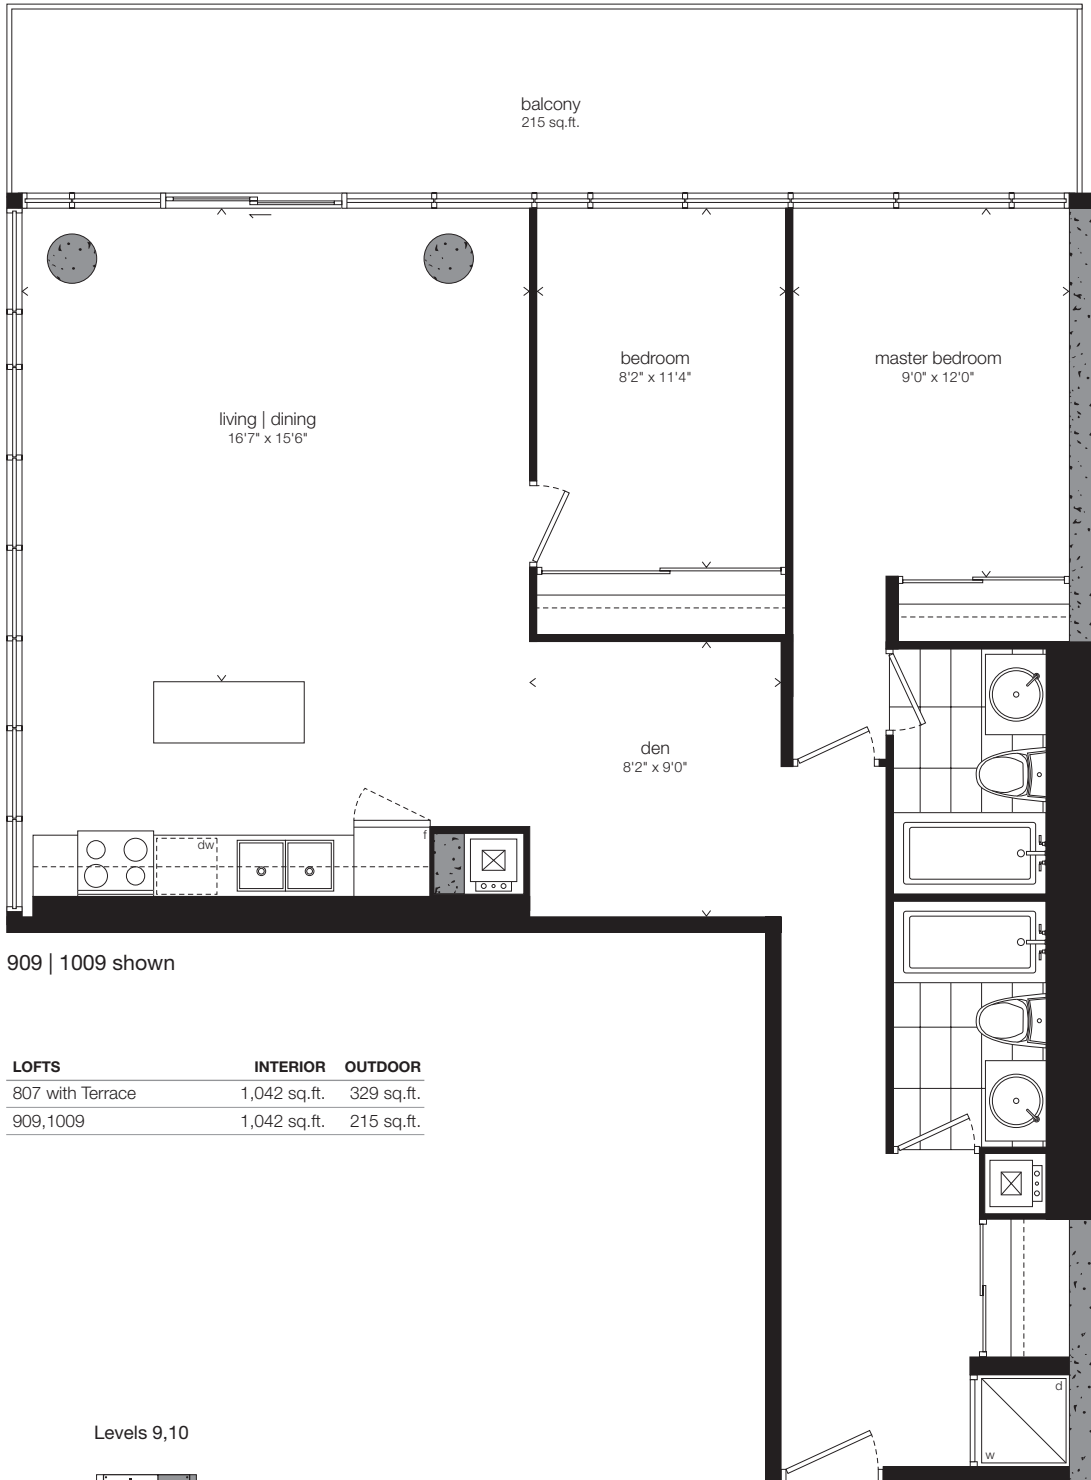

807 | 909 | 1009

Two Bedroom + Den  
**1,042 sq.ft.**

plus 215 sq.ft. Balcony

Window(s), balcony and balcony door may shift. Actual floor area may differ from stated floor area. All prices, sizes and specifications are subject to change without notice. E.&O.E.