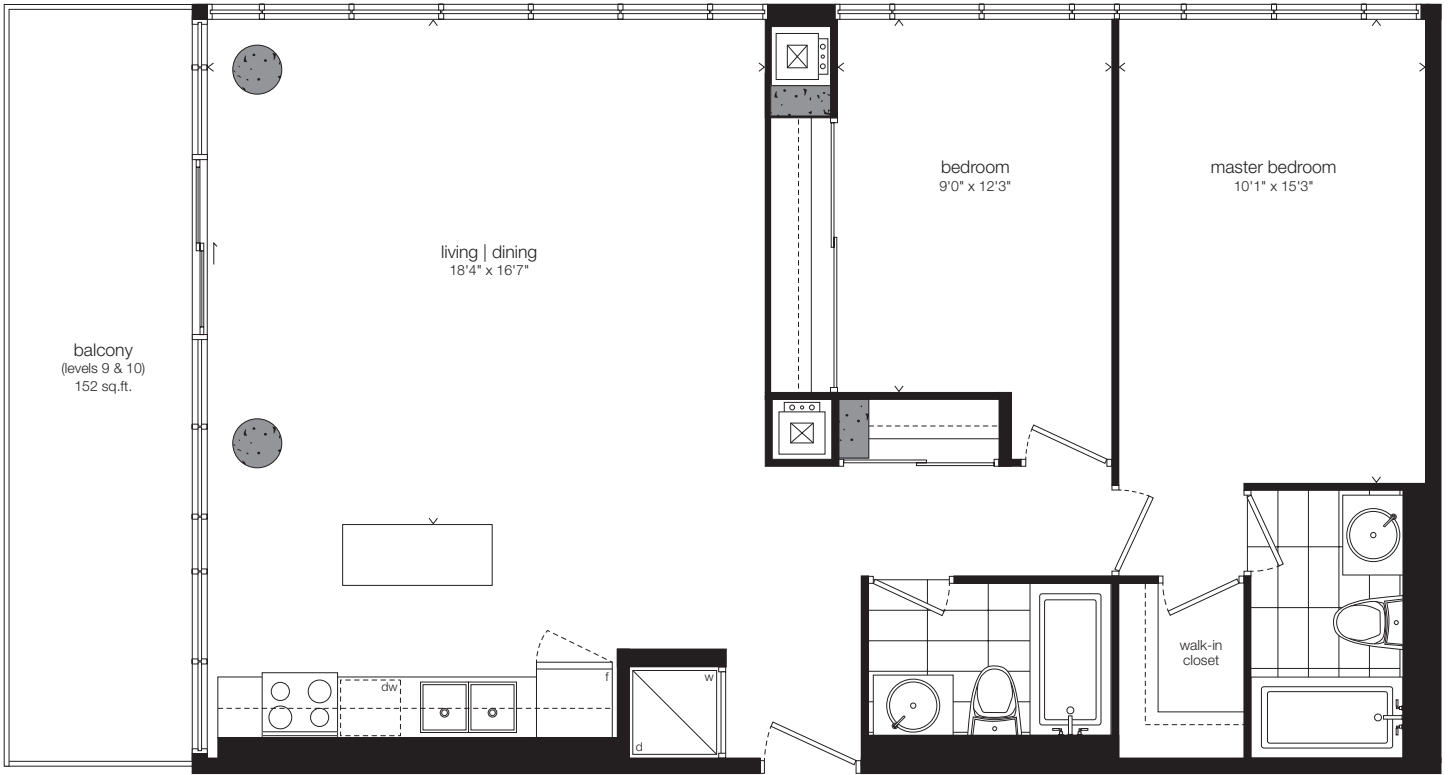

806 | 908 | 1008

Two Bedroom

1,044 sq.ft.

plus 152 sq.ft. Balcony

908 | 1008 shown

LOFTS	INTERIOR	OUTDOOR
806 with Terrace	1,044 sq.ft.	475 sq.ft.
908,1008	1,044 sq.ft.	152 sq.ft.

Window(s), balcony and balcony door may shift. Actual floor area may differ from stated floor area. All prices, sizes and specifications are subject to change without notice. E.&O.E.

SoBa