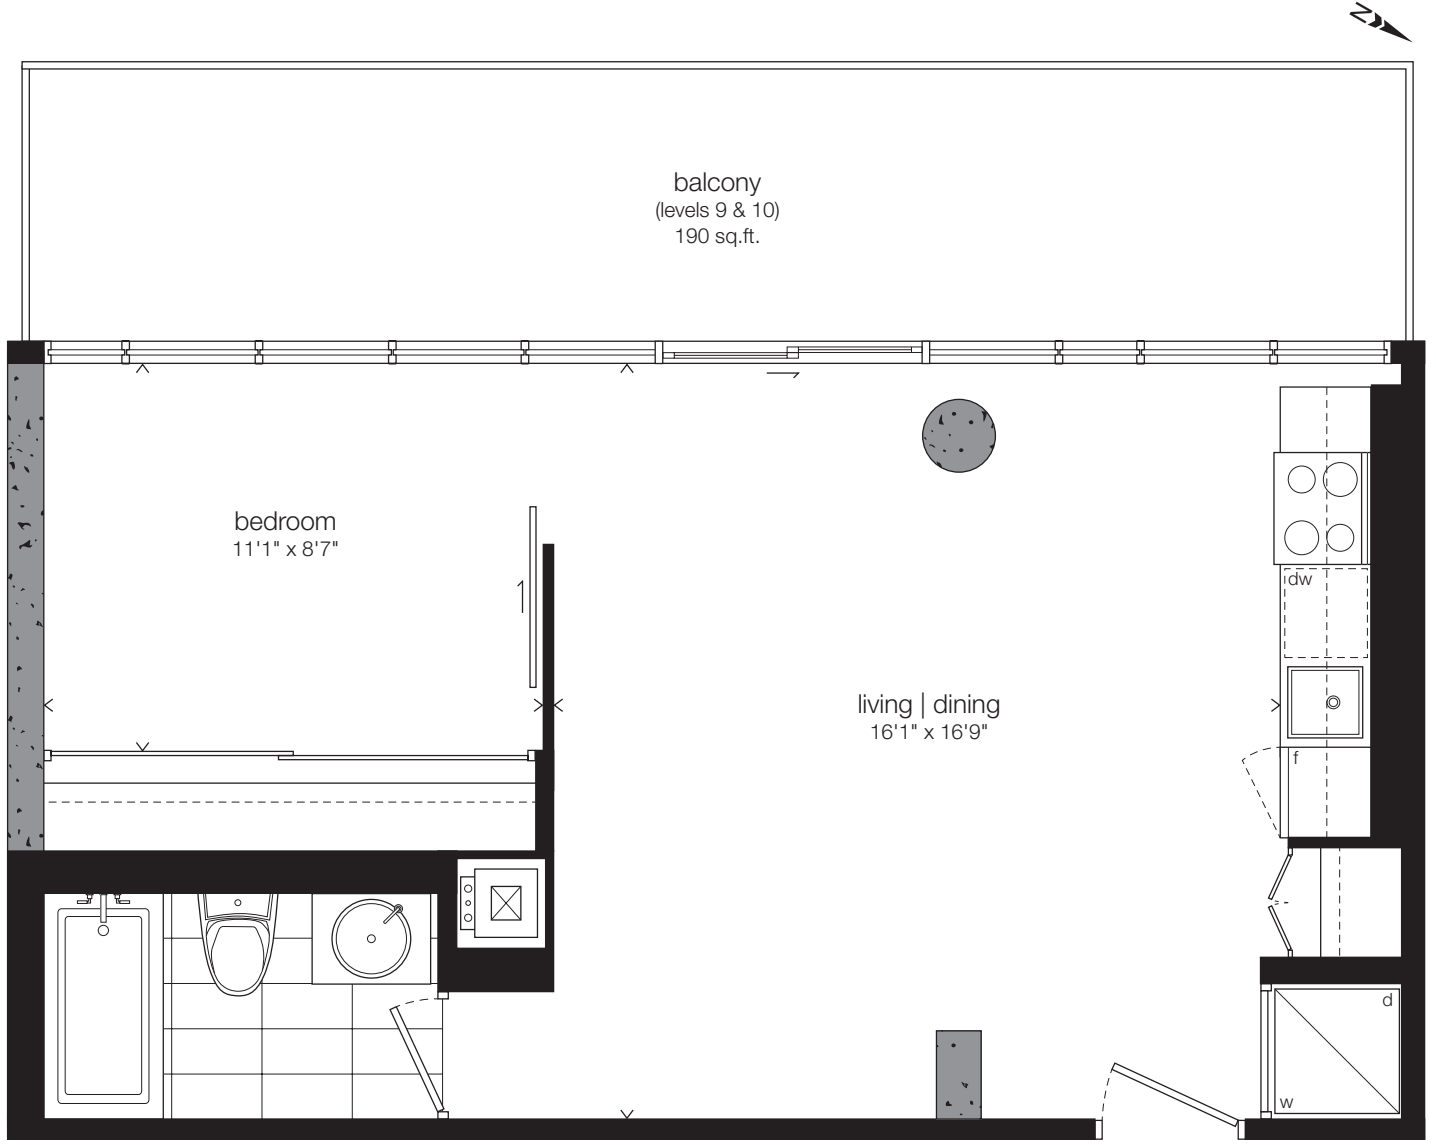

805 | 907 | 1007

One Bedroom

**555 sq.ft.**

plus 190 sq.ft. Balcony

907 | 1007 shown

LOFTS	INTERIOR	OUTDOOR
805 with Terrace	555 sq.ft.	202 sq.ft.
907,1007	555 sq.ft.	190 sq.ft.

Window(s), balcony and balcony door may shift. Actual floor area may differ from stated floor area. All prices, sizes and specifications are subject to change without notice. E.&O.E.

**SoBa**