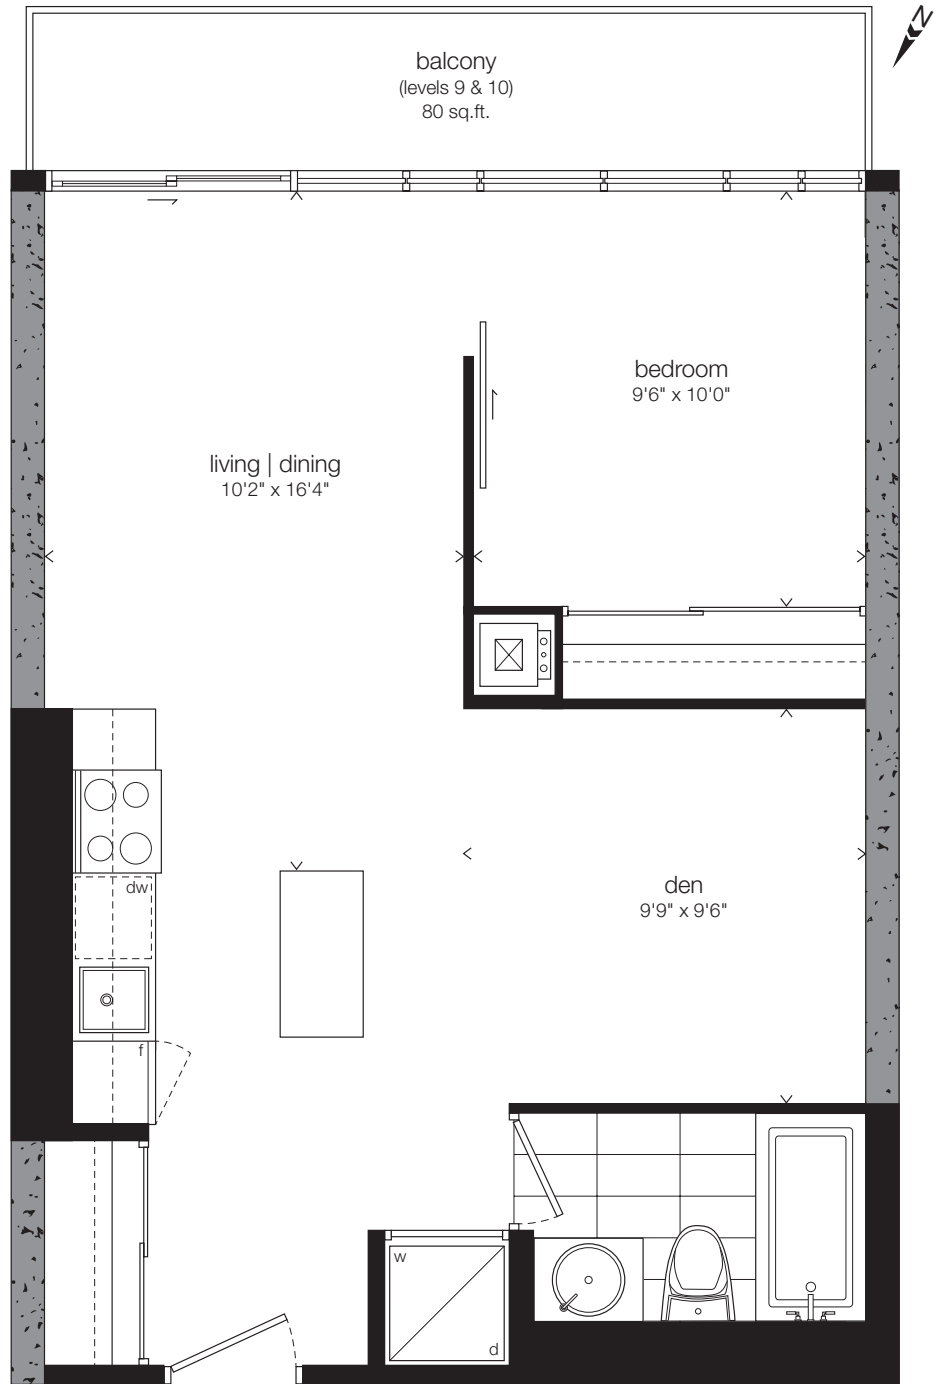

804 | 904 | 1004

One Bedroom + Den

616 sq.ft.

plus 80 sq.ft. Balcony

904 | 1004 shown

LOFTS	INTERIOR	OUTDOOR
804 with Terrace	616 sq.ft.	90 sq.ft.
904,1004	616 sq.ft.	80 sq.ft.

Window(s), balcony and balcony door may shift. Actual floor area may differ from stated floor area. All prices, sizes and specifications are subject to change without notice. E.&O.E.

SoBa