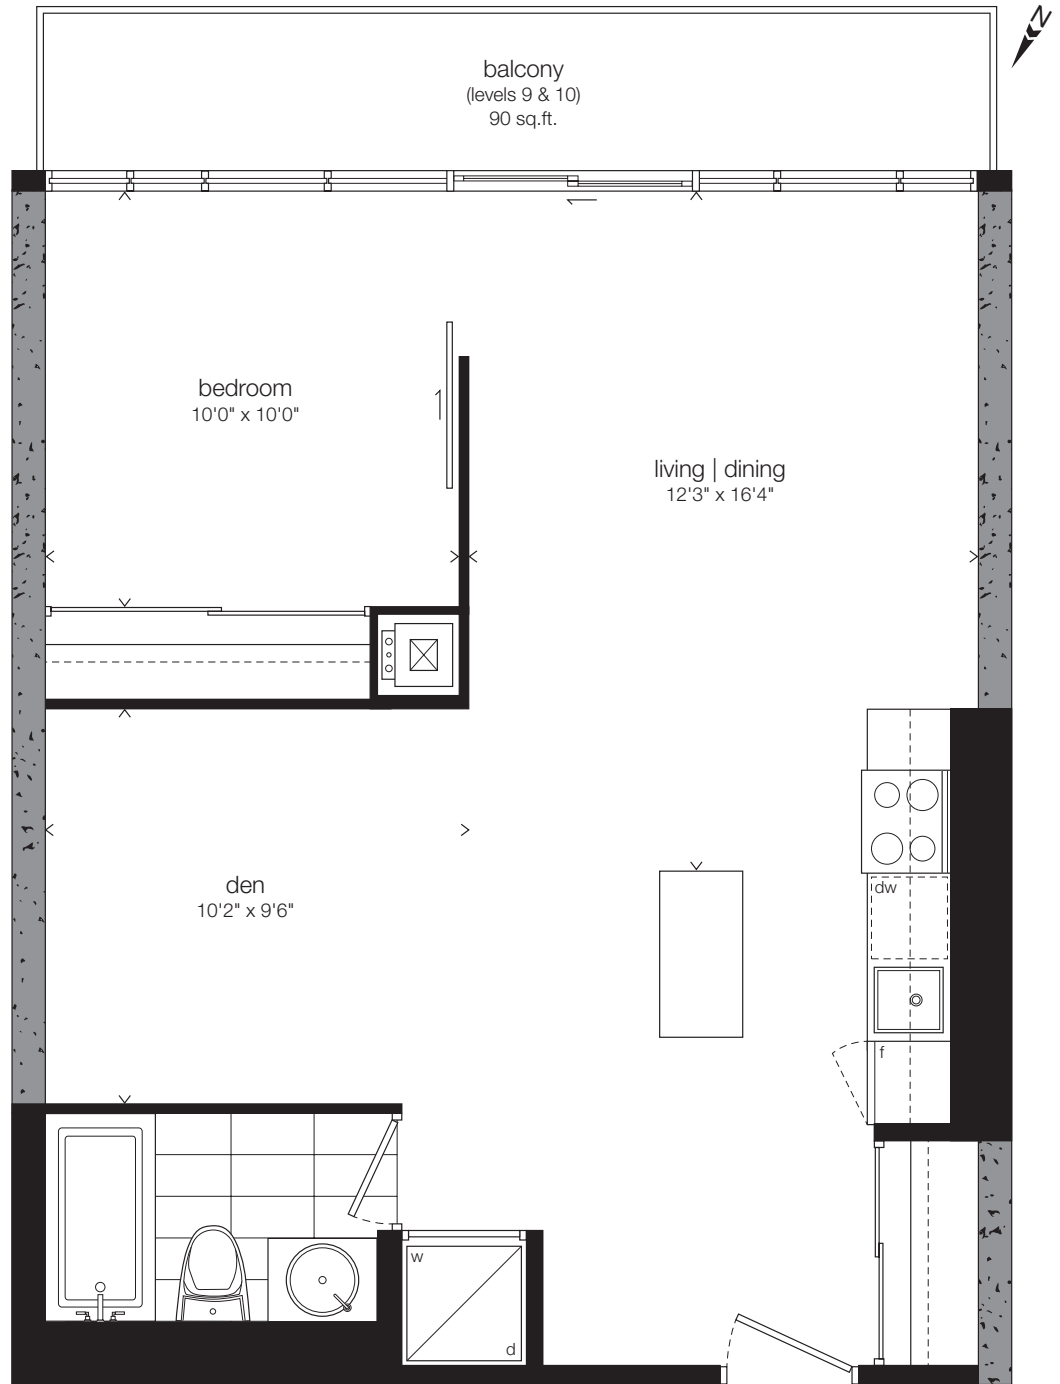

803 | 903 | 1003

One Bedroom + Den

692 sq.ft.

plus 90 sq.ft. Balcony

903 | 1003 shown

LOFTS	INTERIOR	OUTDOOR
803 with Terrace	692 sq.ft.	102 sq.ft.
903,1003	692 sq.ft.	90 sq.ft.

Window(s), balcony and balcony door may shift. Actual floor area may differ from stated floor area. All prices, sizes and specifications are subject to change without notice. E.&O.E.

SoBa