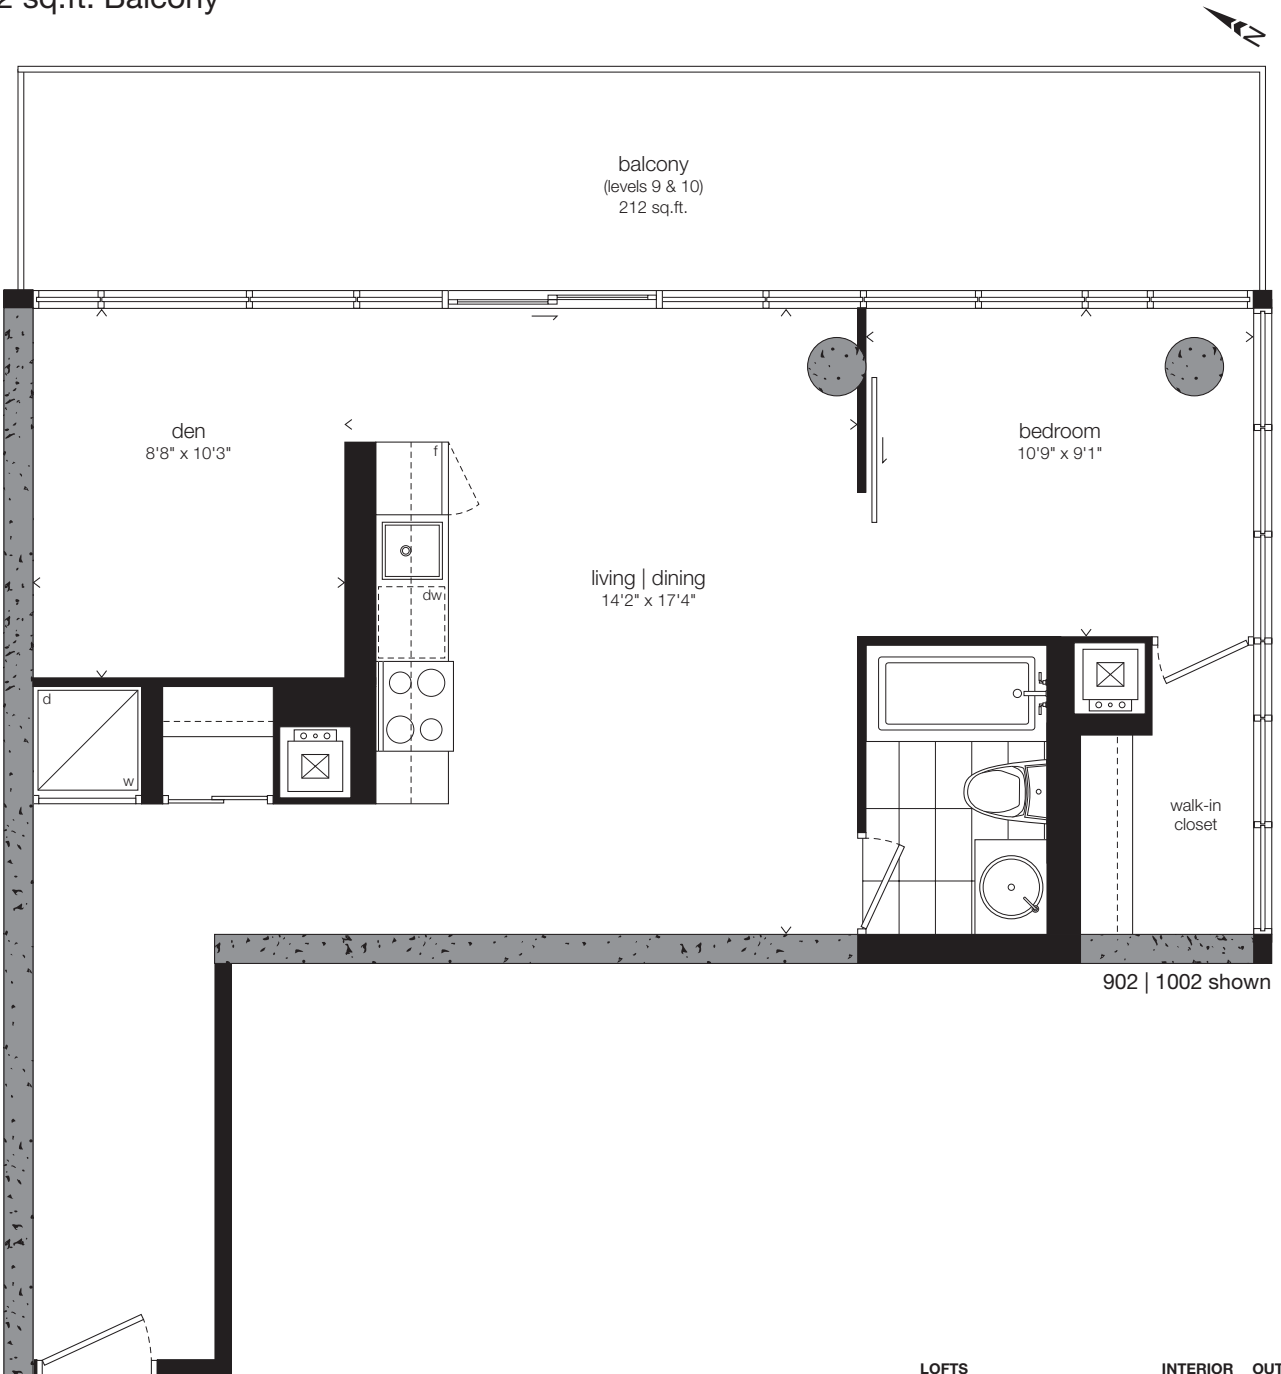

802 | 902 | 1002

One Bedroom + Den

**714 sq.ft.**

plus 212 sq.ft. Balcony

902 | 1002 shown

LOFTS	INTERIOR	OUTDOOR
802 with Terrace	714 sq.ft.	478 sq.ft.
902,1002	714 sq.ft.	212 sq.ft.

Window(s), balcony and balcony door may shift. Actual floor area may differ from stated floor area. All prices, sizes and specifications are subject to change without notice. E.&O.E.

**SoBa**