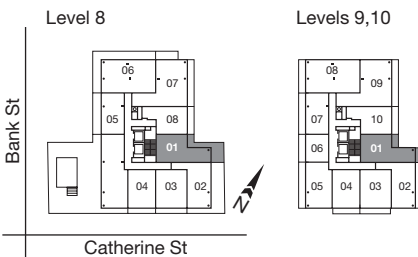

801 | 901 | 1001

Two Bedroom  
**707 sq.ft.**

plus 126 sq.ft. Balconies

LOFTS	INTERIOR	OUTDOOR
801 with Terrace	707 sq.ft.	256 sq.ft.
901,1001	707 sq.ft.	126 sq.ft.

901 | 1001 shown

**SoBa**

Window(s), balcony and balcony door may shift. Actual floor area may differ from stated floor area. All prices, sizes and specifications are subject to change without notice. E.&O.E.