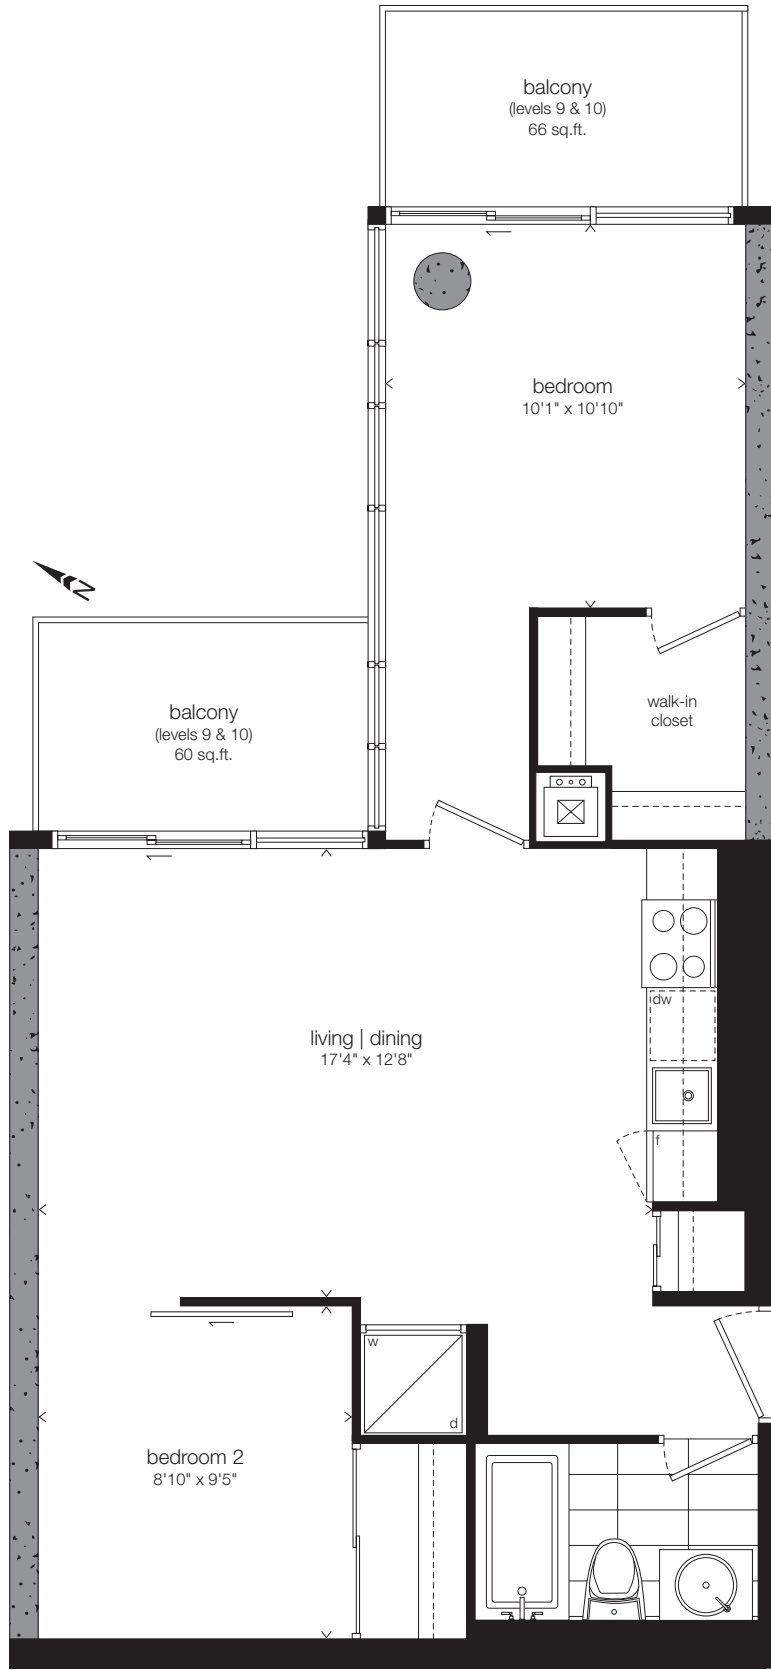

801 | 901 | 1001

Two Bedroom  
**707 sq.ft.**

plus 126 sq.ft. Balconies

LOFTS	INTERIOR	OUTDOOR
801 with Terrace	707 sq.ft.	256 sq.ft.
901,1001	707 sq.ft.	126 sq.ft.

901 | 1001 shown

**SoBa**

Window(s), balcony and balcony door may shift. Actual floor area may differ from stated floor area. All prices, sizes and specifications are subject to change without notice. E.&O.E.