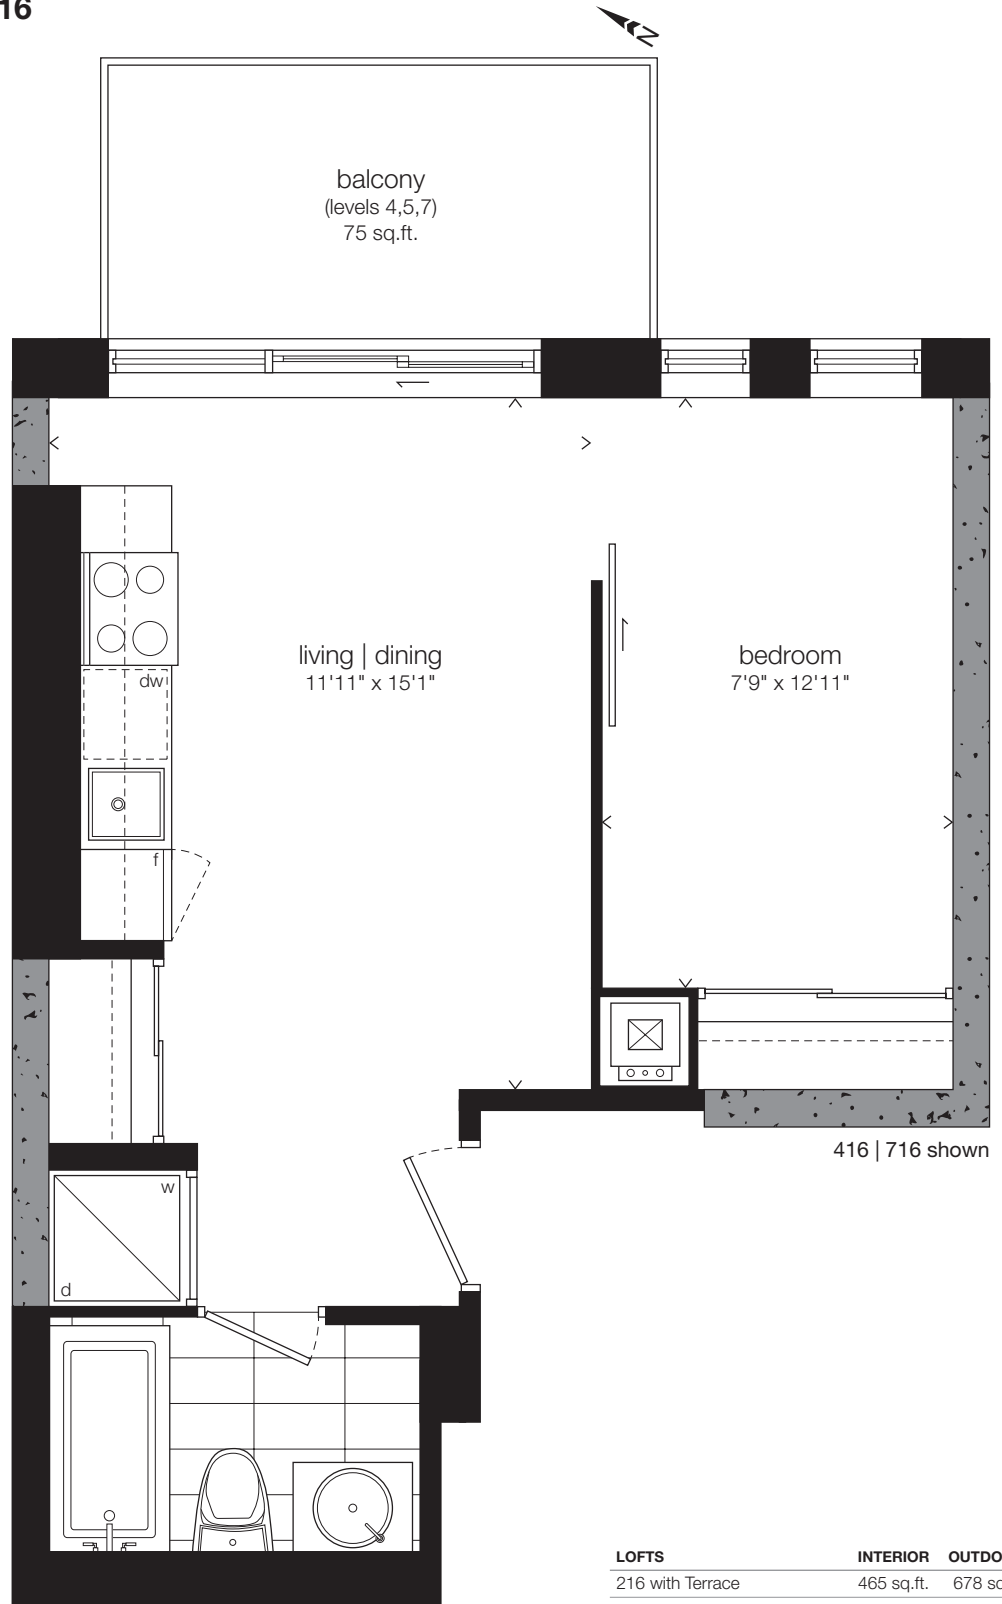

216 | 316 | 416 | 516 | 616 | 716

One Bedroom
465 sq.ft.
 plus 75 sq.ft. Balcony

| LOFTS | INTERIOR | OUTDOOR |
|------------------|------------|------------|
| 216 with Terrace | 465 sq.ft. | 678 sq.ft. |
| 316,616 | 465 sq.ft. | 67 sq.ft. |
| 416,516,716 | 465 sq.ft. | 75 sq.ft. |

Window(s), balcony and balcony door may shift. Actual floor area may differ from stated floor area. All prices, sizes and specifications are subject to change without notice. E.&O.E.

SoBa