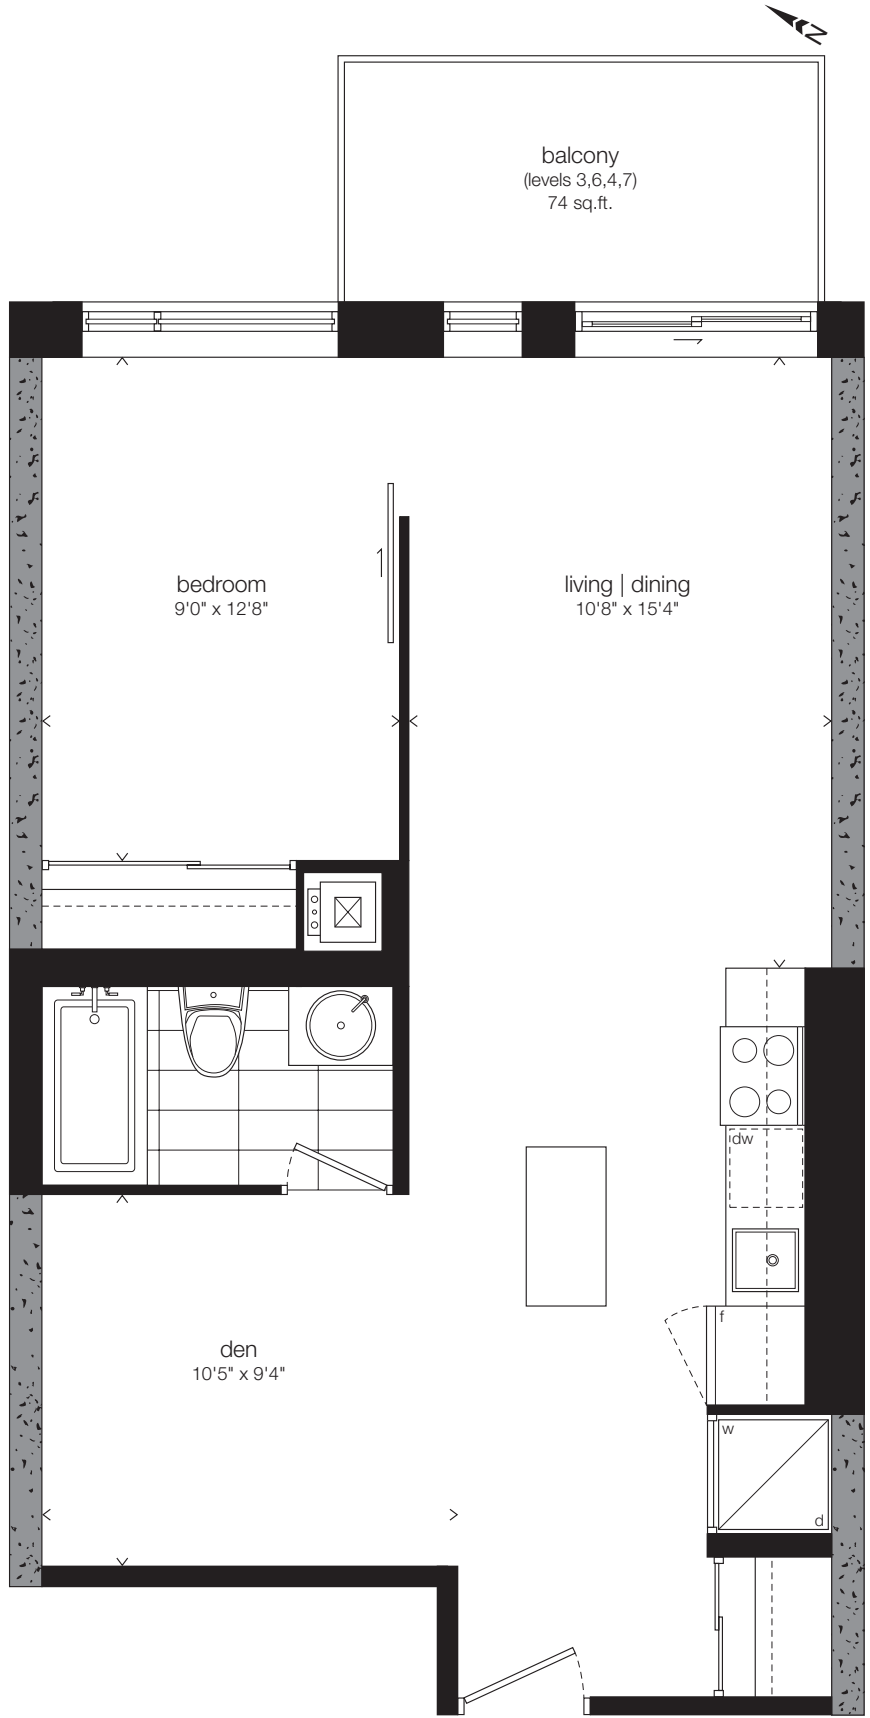

215 | 315 | 415 | 515 | 615 | 715  
 1108 | 1208 | 1308 | 1408 | 1508 | 1608  
 1708 | 1808 | 1908 | 2008 | 2108 | 2208

One Bedroom + Den  
**711 sq.ft.**  
 plus 74 sq.ft. Balcony

LOFTS	INTERIOR	OUTDOOR
215 with Terrace	711 sq.ft.	691 sq.ft.
315,415,615,715	711 sq.ft.	74 sq.ft.
515	711 sq.ft.	70 sq.ft.
1108 with Terrace	711 sq.ft.	136 sq.ft.
1208,1508,1808,2108	711 sq.ft.	71 sq.ft.
1308,1608,1908,2208	711 sq.ft.	55 sq.ft.
1408,1708,2008	711 sq.ft.	67 sq.ft.

415 | 715 shown

Levels  
13,16,19,22

Levels  
14,17,20

Level 11

Levels  
12,15,18,21

Levels 4,7

Level 5

Level 2

Levels 3,6

Bank St

Catherine St

**SoBa**

Window(s), balcony and balcony door may shift. Actual floor area may differ from stated floor area. All prices, sizes and specifications are subject to change without notice. E.&O.E.