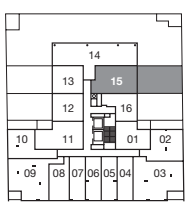

215 | 315 | 415 | 515 | 615 | 715  
 1108 | 1208 | 1308 | 1408 | 1508 | 1608  
 1708 | 1808 | 1908 | 2008 | 2108 | 2208

One Bedroom + Den  
**711 sq.ft.**  
 plus 74 sq.ft. Balcony

LOFTS	INTERIOR	OUTDOOR
215 with Terrace	711 sq.ft.	691 sq.ft.
315,415,615,715	711 sq.ft.	74 sq.ft.
515	711 sq.ft.	70 sq.ft.
1108 with Terrace	711 sq.ft.	136 sq.ft.
1208,1508,1808,2108	711 sq.ft.	71 sq.ft.
1308,1608,1908,2208	711 sq.ft.	55 sq.ft.
1408,1708,2008	711 sq.ft.	67 sq.ft.

415 | 715 shown

Levels  
13,16,19,22

Levels  
14,17,20

Level 11

Levels  
12,15,18,21

Levels 4,7

Level 5

Level 2

Levels 3,6

Bank St

Catherine St

**SoBa**

Window(s), balcony and balcony door may shift. Actual floor area may differ from stated floor area. All prices, sizes and specifications are subject to change without notice. E.&O.E.