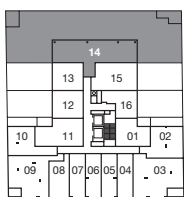

214 | 314 | 414 | 514 | 614 | 714
 1107 | 1207 | 1307 | 1407 | 1507 | 1607
 1707 | 1807 | 1907 | 2007 | 2107 | 2207

Two Bedroom
1,264 sq.ft.
 plus 400 sq.ft. Balconies

LOFTS	INTERIOR	OUTDOOR
214 with Terrace	1,264 sq.ft.	3,822 sq.ft.
314,614	1,264 sq.ft.	400 sq.ft.
414,714		
1307,1607,1907,2207	1,264 sq.ft.	220 sq.ft.
514	1,264 sq.ft.	308 sq.ft.
1107 with Terrace + Balconies	1,264 sq.ft.	375 sq.ft.
1207,1507,1807,2107	1,264 sq.ft.	402 sq.ft.
1407,1707,2007	1,264 sq.ft.	281 sq.ft.

Levels
13,16,19,22

Levels
14,17,20

Level 11

Levels
12,15,18,21

Levels 4,7

Level 5

Level 2

Levels 3,6

Bank St

Catherine St

314 | 614 shown

SoBa

Window(s), balcony and balcony door may shift. Actual floor area may differ from stated floor area. All prices, sizes and specifications are subject to change without notice. E.&O.E.