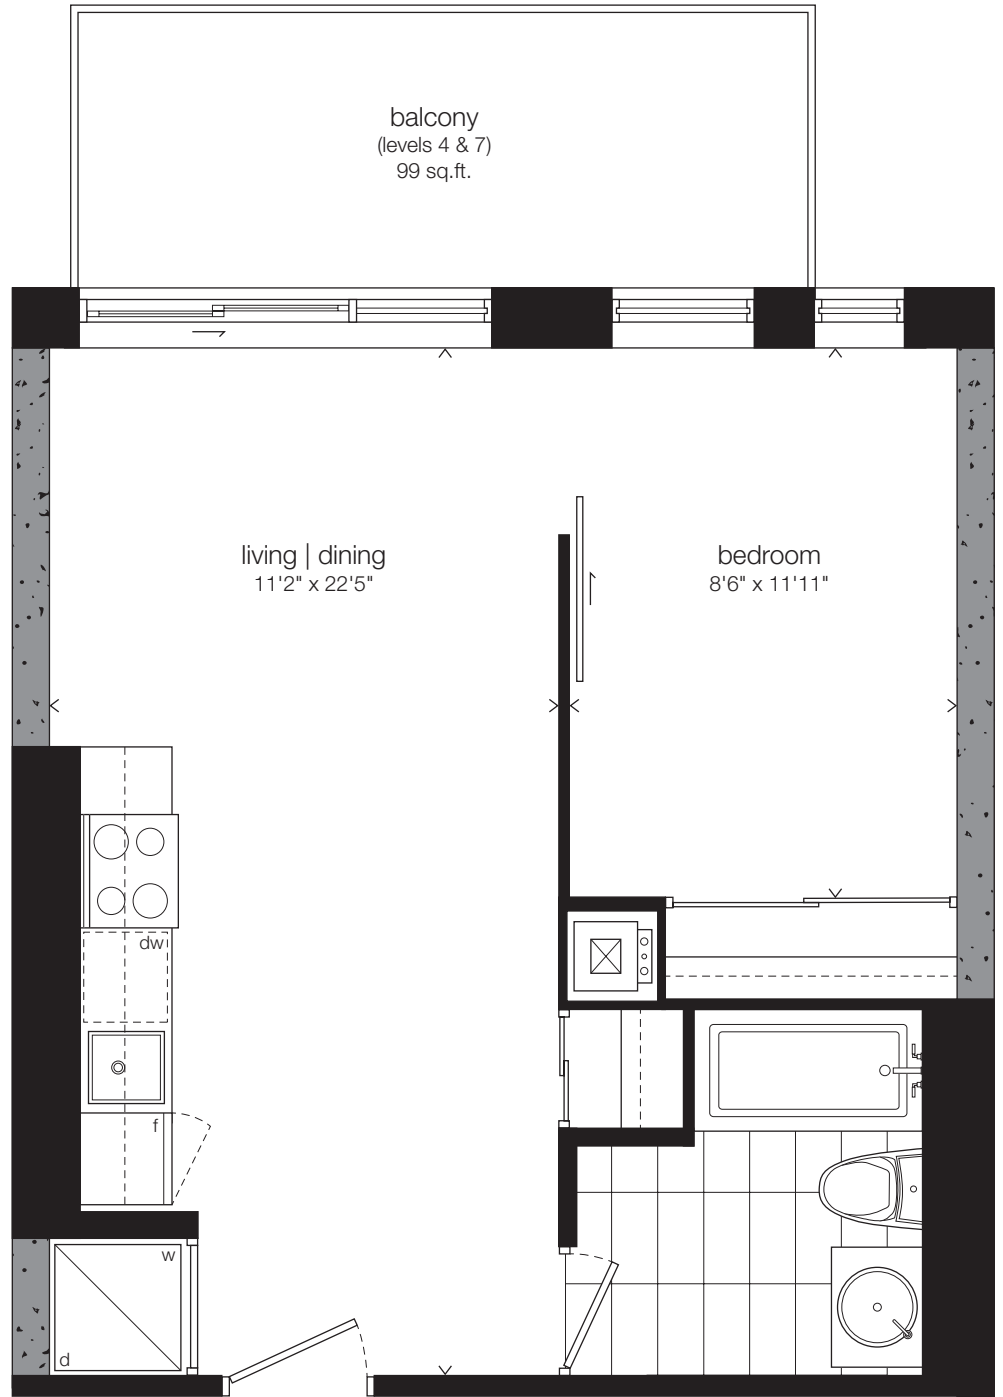

213 | 313 | 413 | 513 | 613 | 713

One Bedroom
509 sq.ft.
 plus 99 sq.ft. Balcony

413 | 713 shown

LOFTS	INTERIOR	OUTDOOR
213 with Terrace	509 sq.ft.	704 sq.ft.
313,613	509 sq.ft.	72 sq.ft.
413,713	509 sq.ft.	99 sq.ft.
513	509 sq.ft.	68 sq.ft.

Window(s), balcony and balcony door may shift. Actual floor area may differ from stated floor area. All prices, sizes and specifications are subject to change without notice. E.&O.E.

SoBa