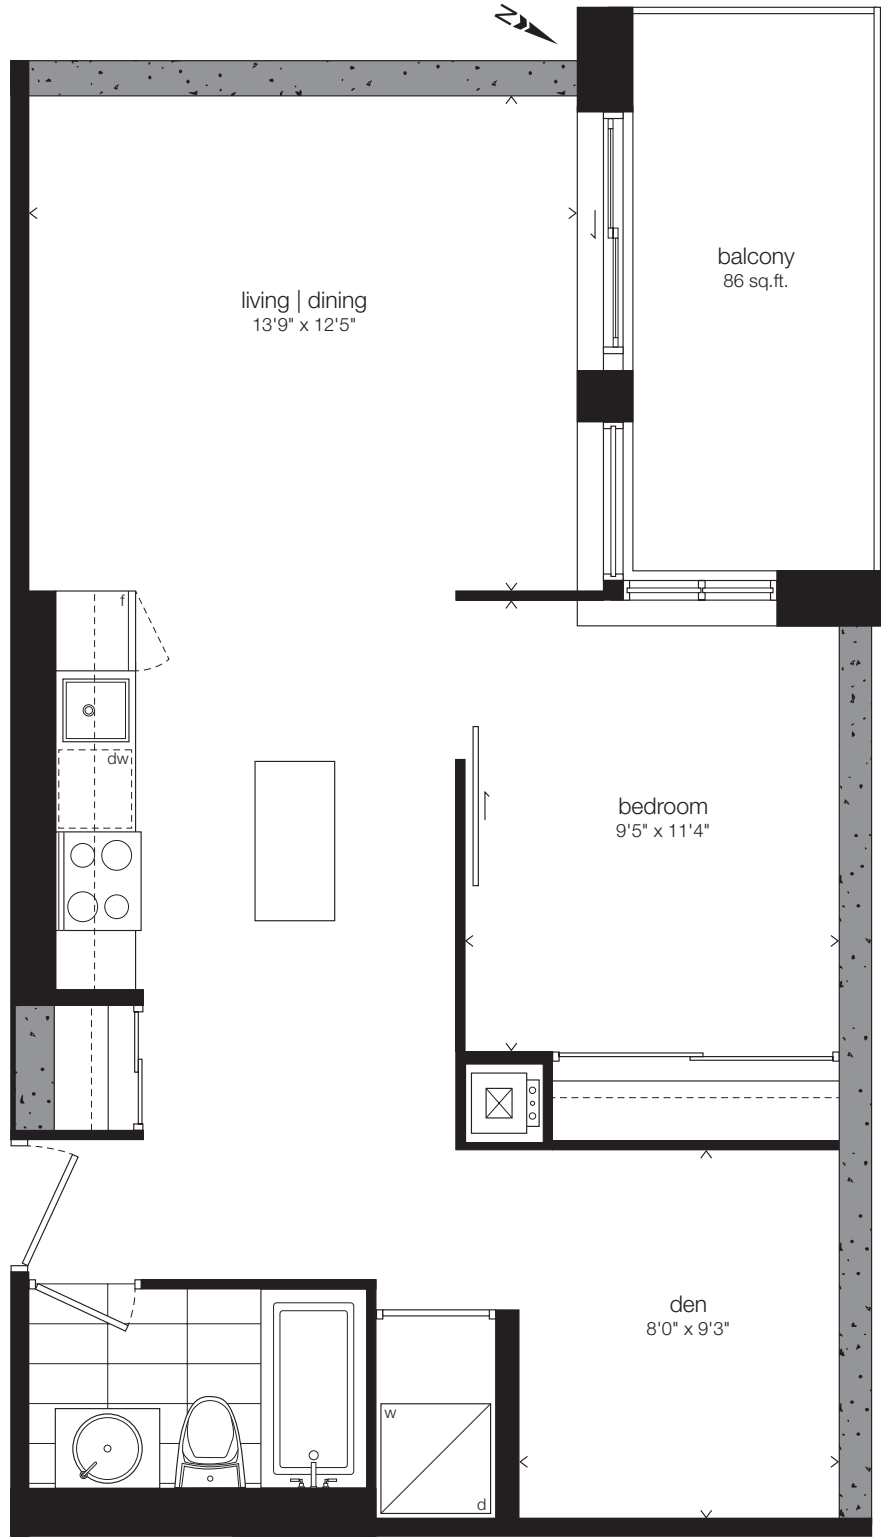

211 | 311 | 411 | 511 | 611 | 711

One Bedroom + Den

**717 sq.ft.**

plus 86 sq.ft. Balcony

LOFTS	INTERIOR	OUTDOOR
211 with Terrace	717 sq.ft.	66 sq.ft.
311,611	717 sq.ft.	75 sq.ft.
411,711	717 sq.ft.	86 sq.ft.
511	717 sq.ft.	78 sq.ft.

411 | 711 shown

**SoBa**

Window(s), balcony and balcony door may shift. Actual floor area may differ from stated floor area. All prices, sizes and specifications are subject to change without notice. E.&O.E.