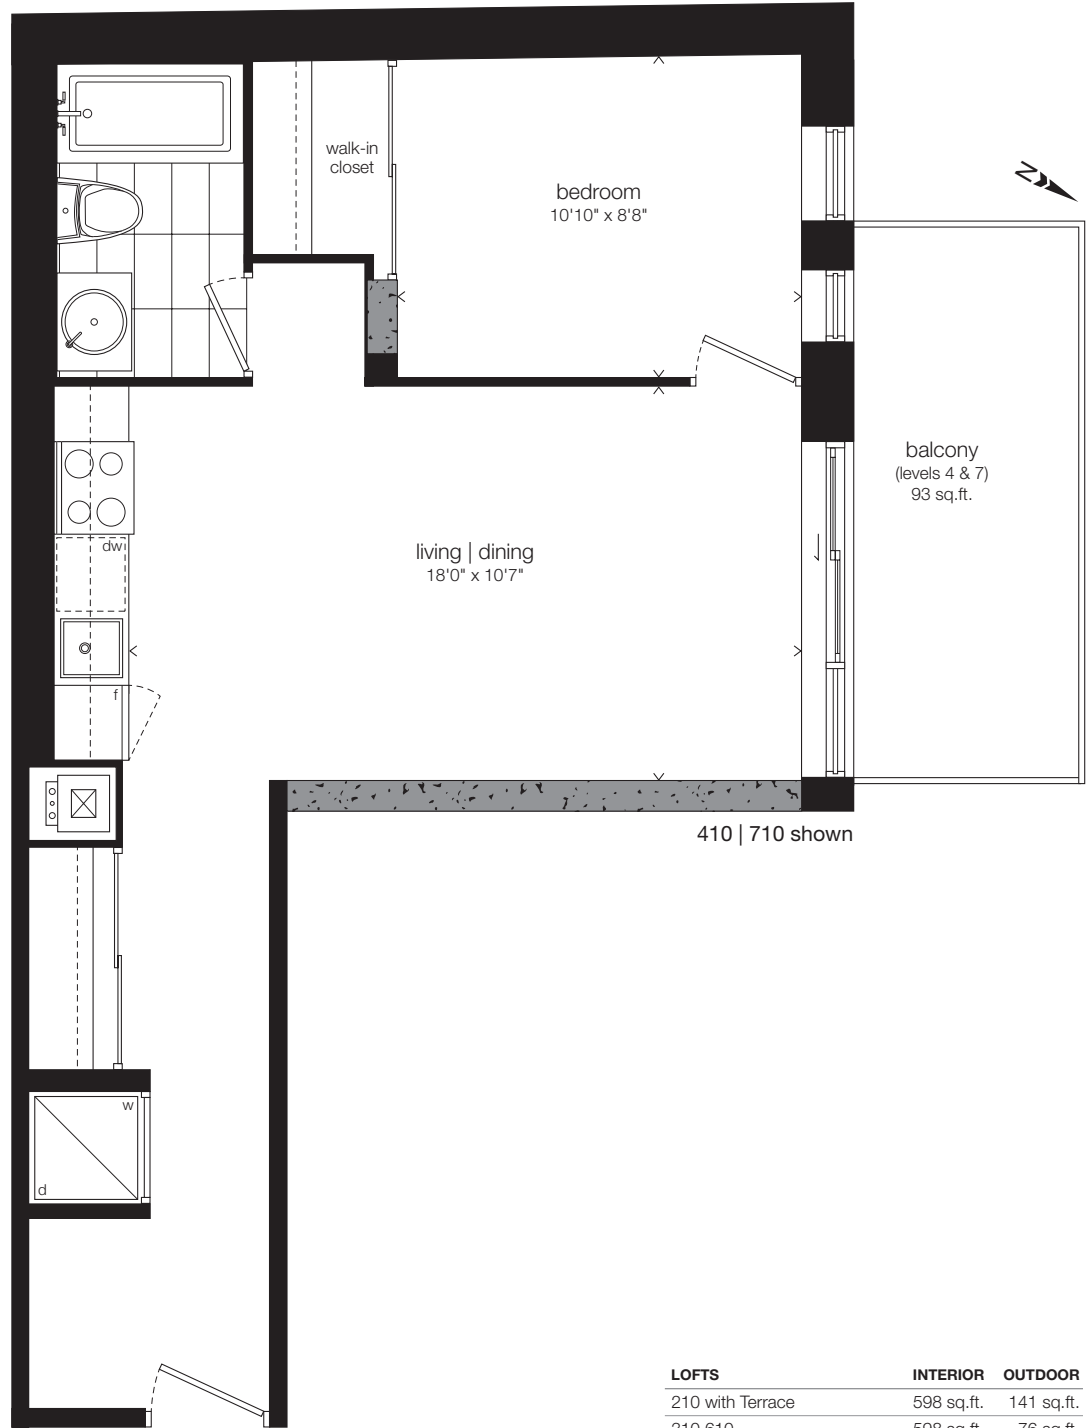

210 | 310 | 410 | 510 | 610 | 710

One Bedroom

598 sq.ft.

plus 93 sq.ft. Balcony

LOFTS	INTERIOR	OUTDOOR
210 with Terrace	598 sq.ft.	141 sq.ft.
310,610	598 sq.ft.	76 sq.ft.
410,710	598 sq.ft.	93 sq.ft.
510	598 sq.ft.	72 sq.ft.

SoBa

Window(s), balcony and balcony door may shift. Actual floor area may differ from stated floor area. All prices, sizes and specifications are subject to change without notice. E.&O.E.