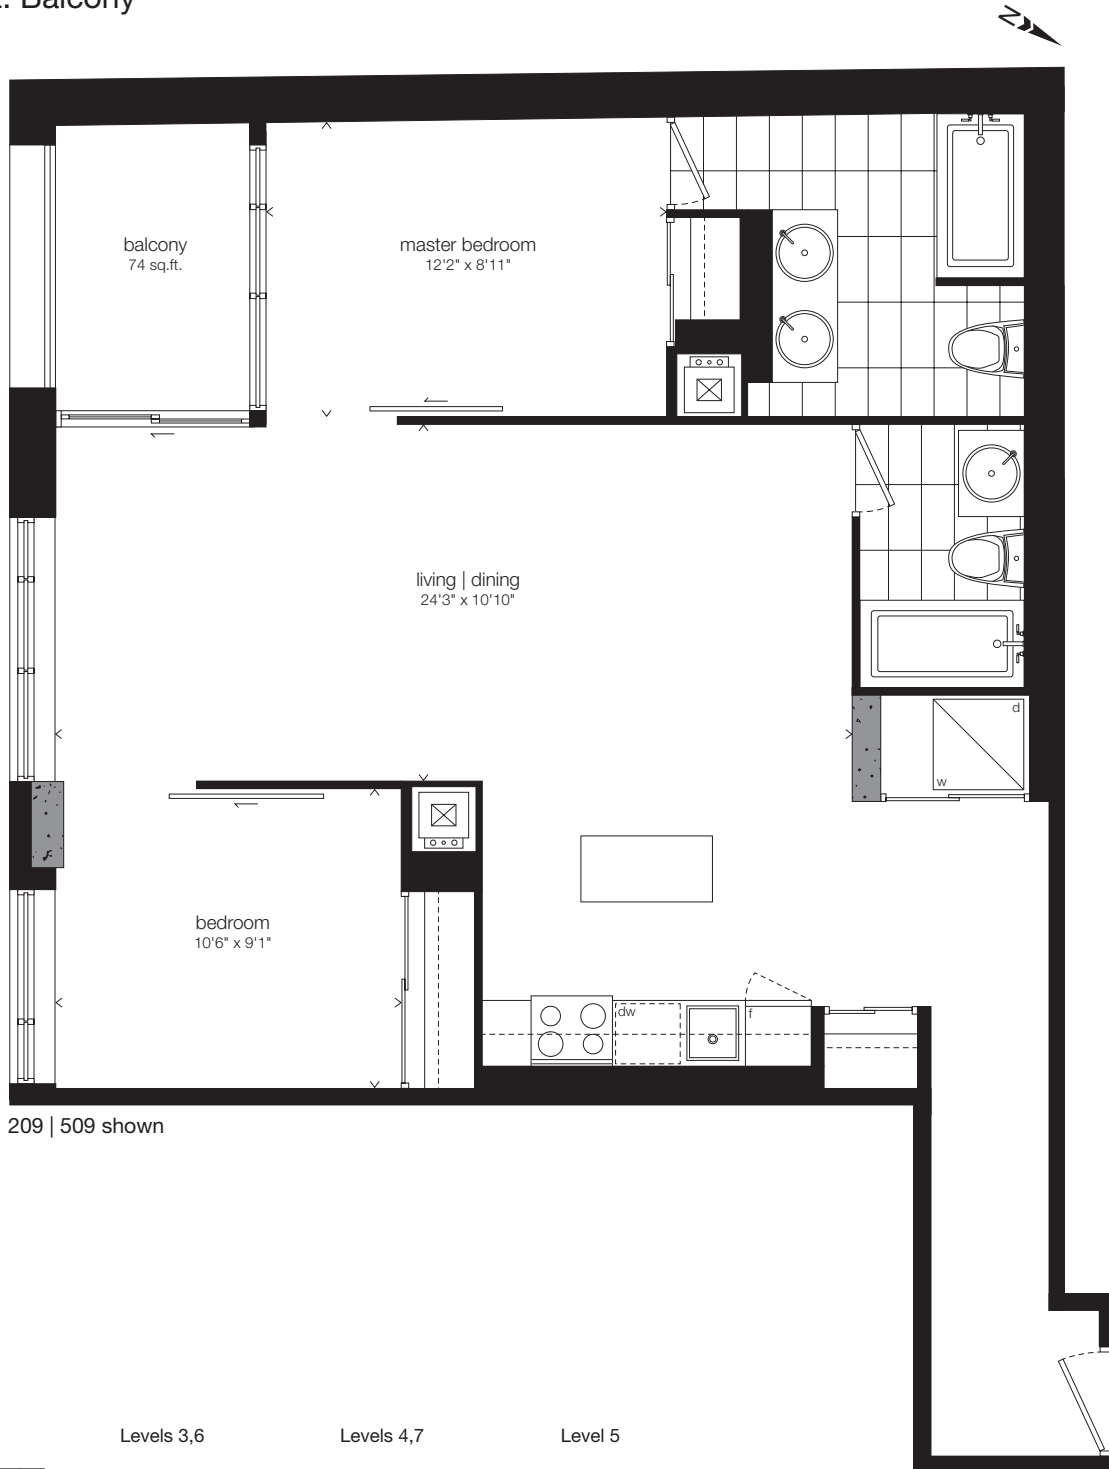

209 | 309 | 409 | 509 | 609 | 709

Two Bedroom

992 sq.ft.

plus 74 sq.ft. Balcony

209 | 509 shown

SoBa

Window(s), balcony and balcony door may shift. Actual floor area may differ from stated floor area. All prices, sizes and specifications are subject to change without notice. E.&O.E.