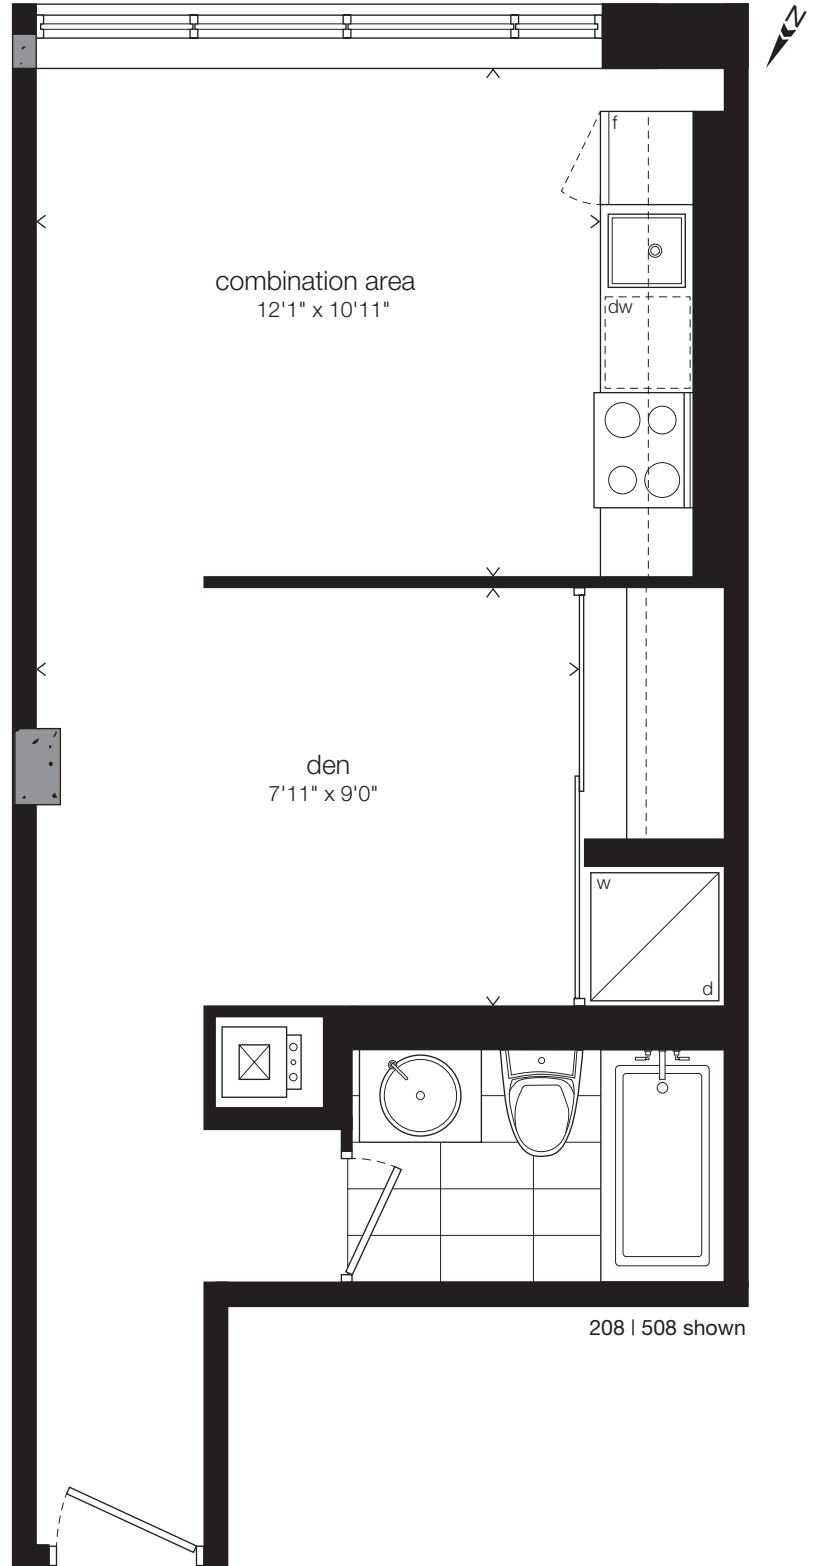

208 | 308 | 408 | 508 | 608 | 708

Loft
459 sq.ft.

Window(s), balcony and balcony door may shift. Actual floor area may differ from stated floor area.
All prices, sizes and specifications are subject to change without notice. E.&O.E.

SoBa