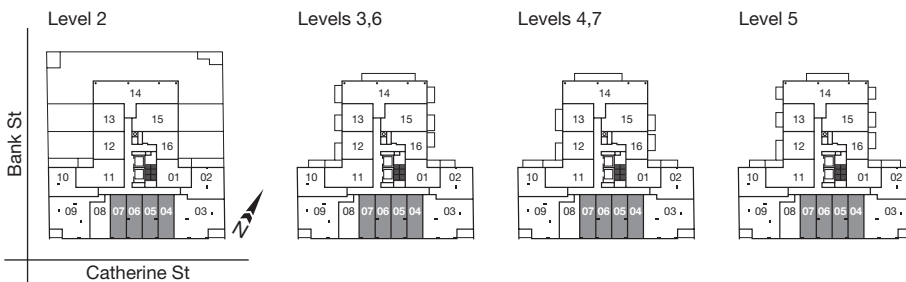

204 | 304 | 404 | 504 | 604 | 704  
 205 | 305 | 405 | 505 | 605 | 705  
 206 | 306 | 406 | 506 | 606 | 706  
 207 | 307 | 407 | 507 | 607 | 707

Loft  
**407 sq.ft.**

alternate bath option  
 205 - 705 & 206 - 706

204 - 704 shown  
 207 - 707 mirrored

**SoBa**

Window(s), balcony and balcony door may shift. Actual floor area may differ from stated floor area. All prices, sizes and specifications are subject to change without notice. E.&O.E.