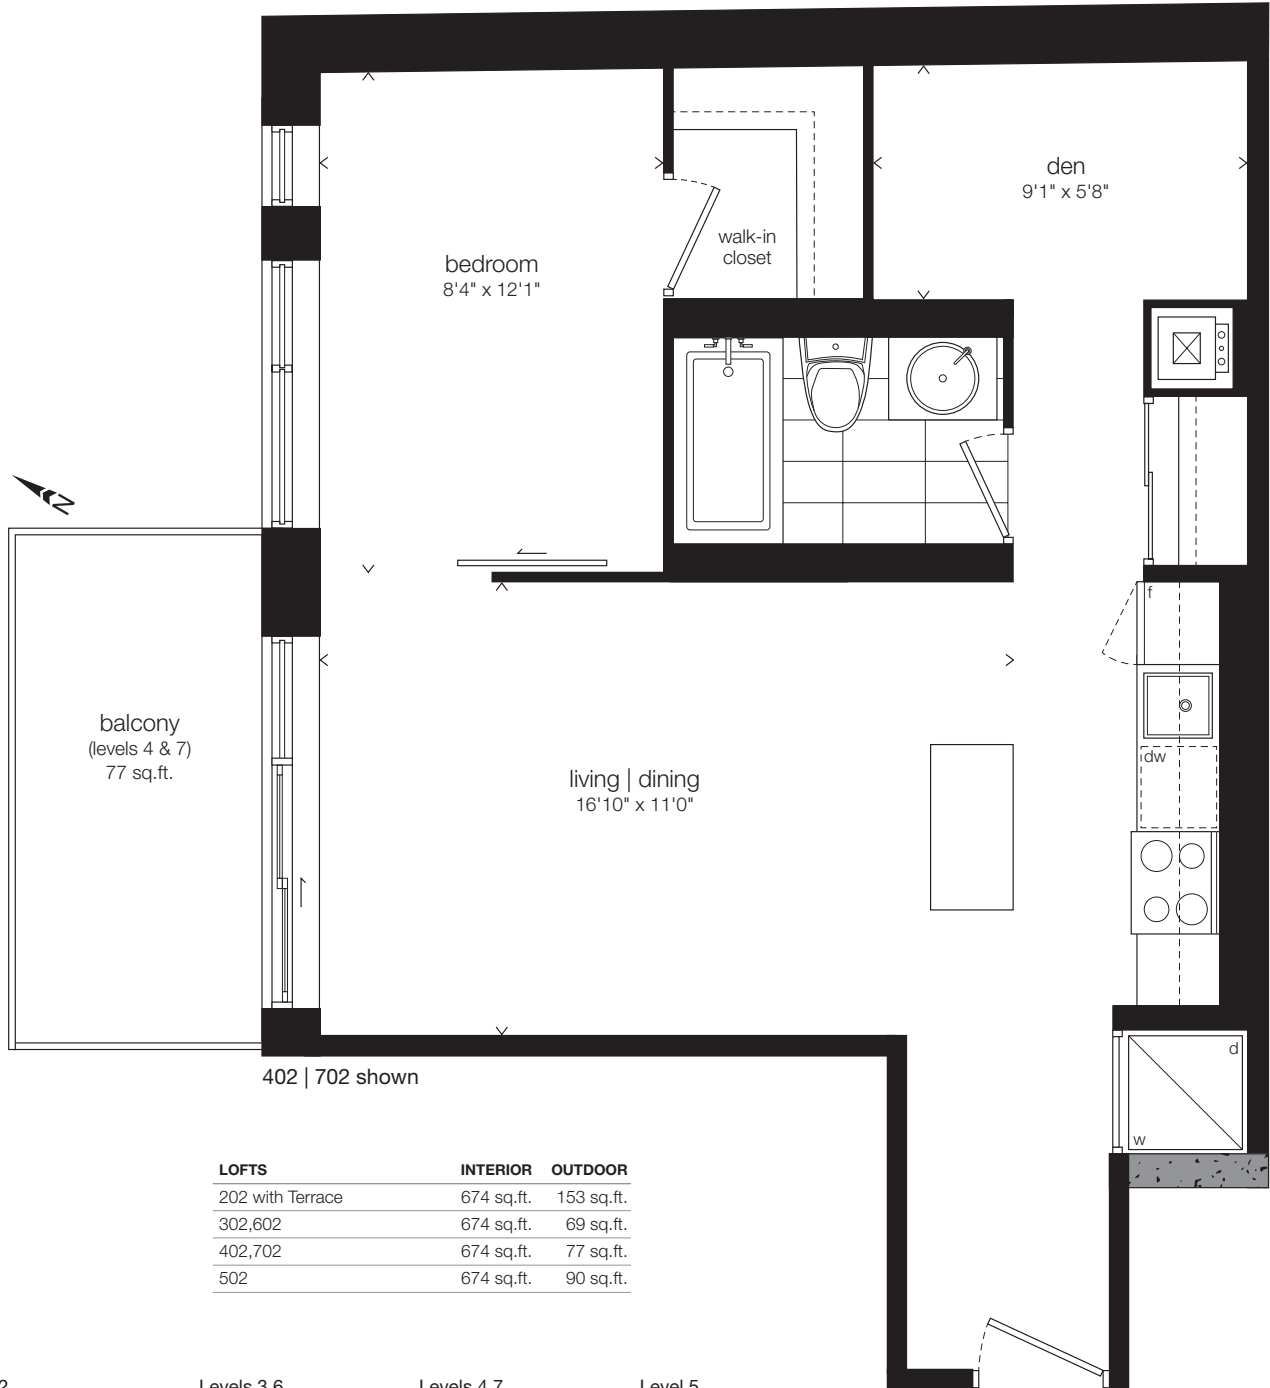

202 | 302 | 402 | 502 | 602 | 702

One Bedroom + Den

674 sq.ft.

plus 77 sq.ft. Balcony

402 | 702 shown

LOFTS	INTERIOR	OUTDOOR
202 with Terrace	674 sq.ft.	153 sq.ft.
302,602	674 sq.ft.	69 sq.ft.
402,702	674 sq.ft.	77 sq.ft.
502	674 sq.ft.	90 sq.ft.

SoBa

Window(s), balcony and balcony door may shift. Actual floor area may differ from stated floor area. All prices, sizes and specifications are subject to change without notice. E.&O.E.