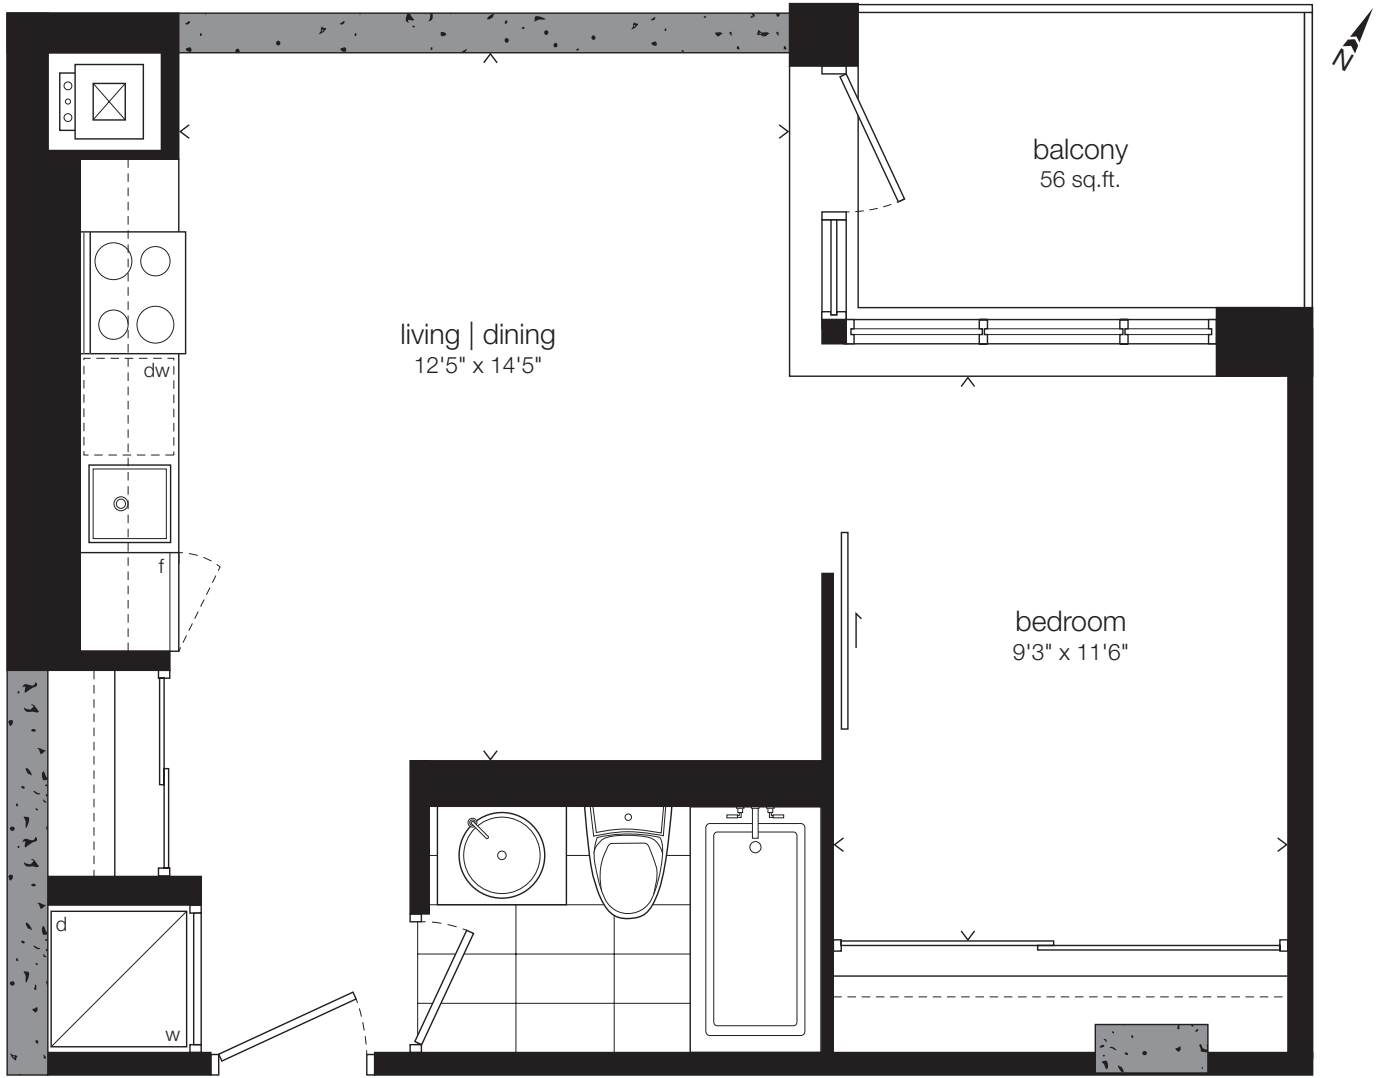

201 | 301 | 401 | 501 | 601 | 701

One Bedroom

516 sq.ft.

plus 56 sq.ft. Balcony

401 | 701 shown

LOFTS	INTERIOR	OUTDOOR
201 with Terrace	516 sq.ft.	56 sq.ft.

SoBa

Window(s), balcony and balcony door may shift. Actual floor area may differ from stated floor area. All prices, sizes and specifications are subject to change without notice. E.&O.E.