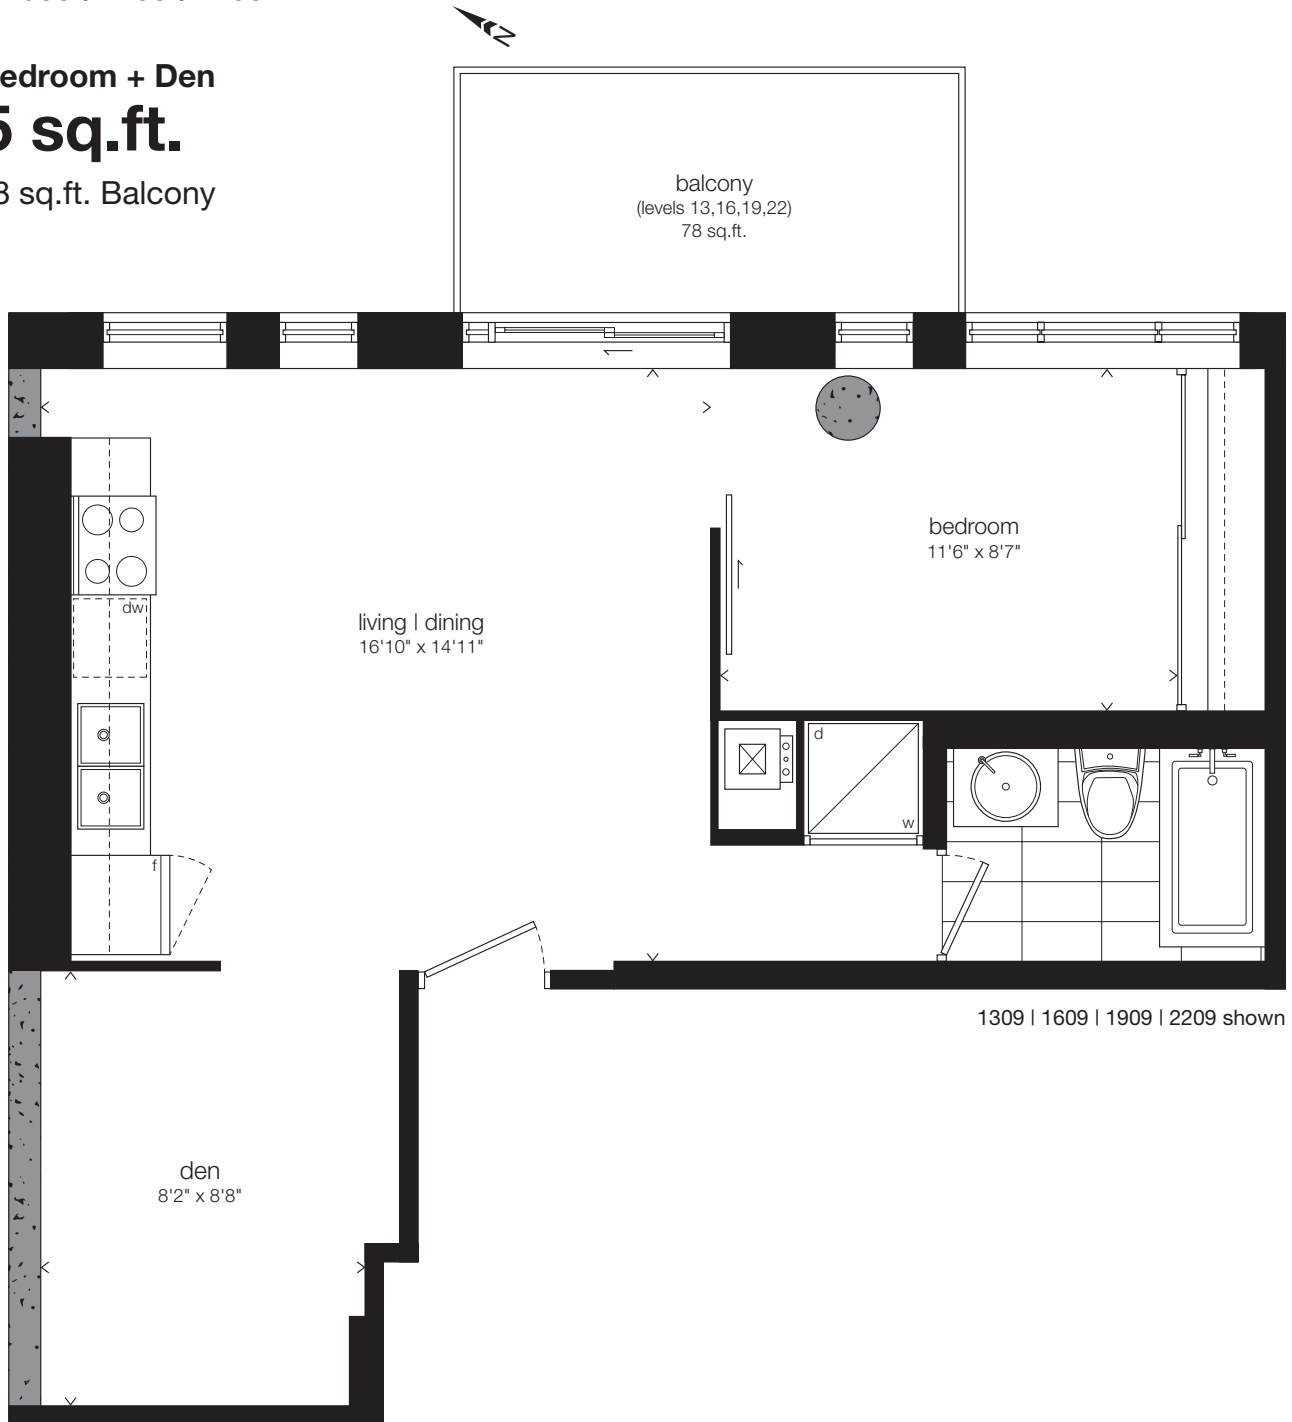

1109 | 1209 | 1309 | 1409
 1509 | 1609 | 1709 | 1809
 1909 | 2009 | 2109 | 2209

One Bedroom + Den
655 sq.ft.

plus 78 sq.ft. Balcony

1309 | 1609 | 1909 | 2209 shown

LOFTS	INTERIOR	OUTDOOR
1109 with Terrace	655 sq.ft.	205 sq.ft.
1209,1409,1509,1709		
1809,2009,2109	655 sq.ft.	58 sq.ft.
1309,1609,1909,2209	655 sq.ft.	78 sq.ft.

Window(s), balcony and balcony door may shift. Actual floor area may differ from stated floor area. All prices, sizes and specifications are subject to change without notice. E.&O.E.

SoBa