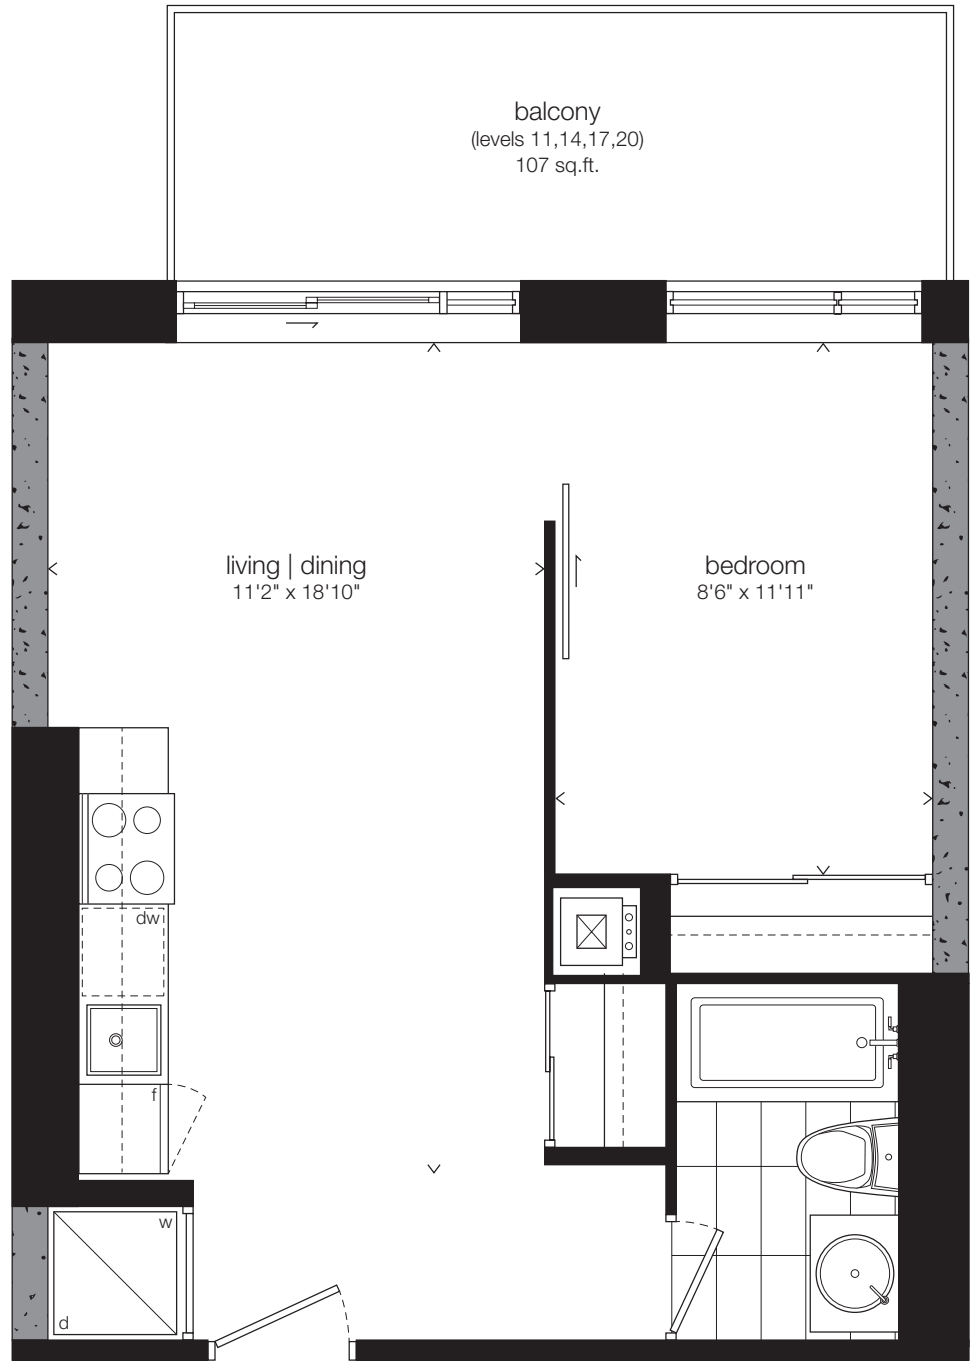

1106 | 1206 | 1306 | 1406  
 1506 | 1606 | 1706 | 1806  
 1906 | 2006 | 2106 | 2206

One Bedroom  
**509 sq.ft.**  
 plus 107 sq.ft. Balcony

1106 | 1406 | 1706 | 2006 shown

LOFTS	INTERIOR	OUTDOOR.
1106,1406,1706,2006	509 sq.ft.	107 sq.ft.
1206,1506,1806,2106	509 sq.ft.	64 sq.ft.
1306,1606,1906,2206	509 sq.ft.	56 sq.ft.

Window(s), balcony and balcony door may shift. Actual floor area may differ from stated floor area. All prices, sizes and specifications are subject to change without notice. E.&O.E.

**SoBa**