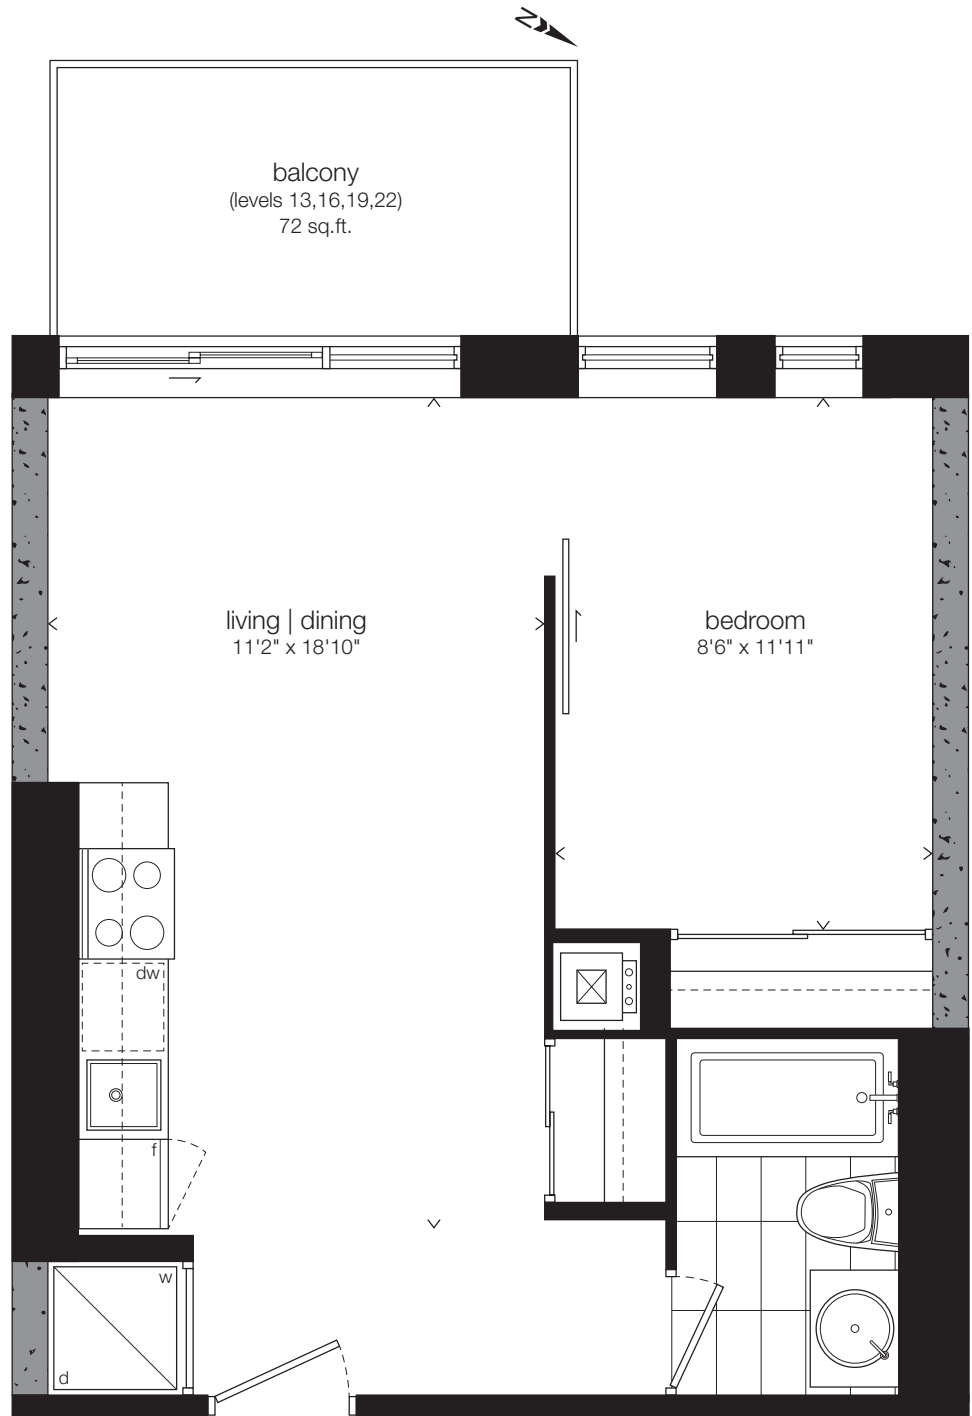

1104 | 1204 | 1304 | 1404  
 1504 | 1604 | 1704 | 1804  
 1904 | 2004 | 2104 | 2204

One Bedroom

**511 sq.ft.**

plus 72 sq.ft. Balcony

1304 | 1604 | 1904 | 2204 shown

LOFTS	INTERIOR	OUTDOOR
1104,1404,1704,2004	511 sq.ft.	68 sq.ft.
1204,1504,1804,2104	511 sq.ft.	68 sq.ft.
1304,1604,1904,2204	511 sq.ft.	72 sq.ft.

Window(s), balcony and balcony door may shift. Actual floor area may differ from stated floor area. All prices, sizes and specifications are subject to change without notice. E.&O.E.

**SoBa**