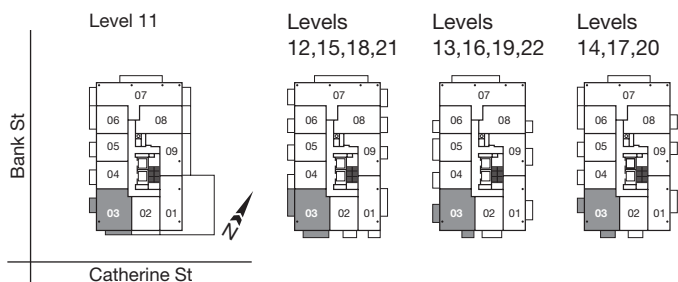

1103 | 1203 | 1303 | 1403  
 1503 | 1603 | 1703 | 1803  
 1903 | 2003 | 2103 | 2203

Two Bedroom  
**842 sq.ft.**  
 plus 220 sq.ft. Balconies

1203 | 1503 | 1803 | 2103 shown

| LOFTS                       | INTERIOR   | OUTDOOR    |
|-----------------------------|------------|------------|
| 1103 with Terrace + Balcony | 842 sq.ft. | 134 sq.ft. |
| 1203,1503,1803,2103         | 842 sq.ft. | 220 sq.ft. |
| 1303,1603,1903,2203         | 842 sq.ft. | 128 sq.ft. |
| 1403,1703,2003              | 842 sq.ft. | 122 sq.ft. |

Window(s), balcony and balcony door may shift. Actual floor area may differ from stated floor area. All prices, sizes and specifications are subject to change without notice. E.&O.E.

**SoBa**