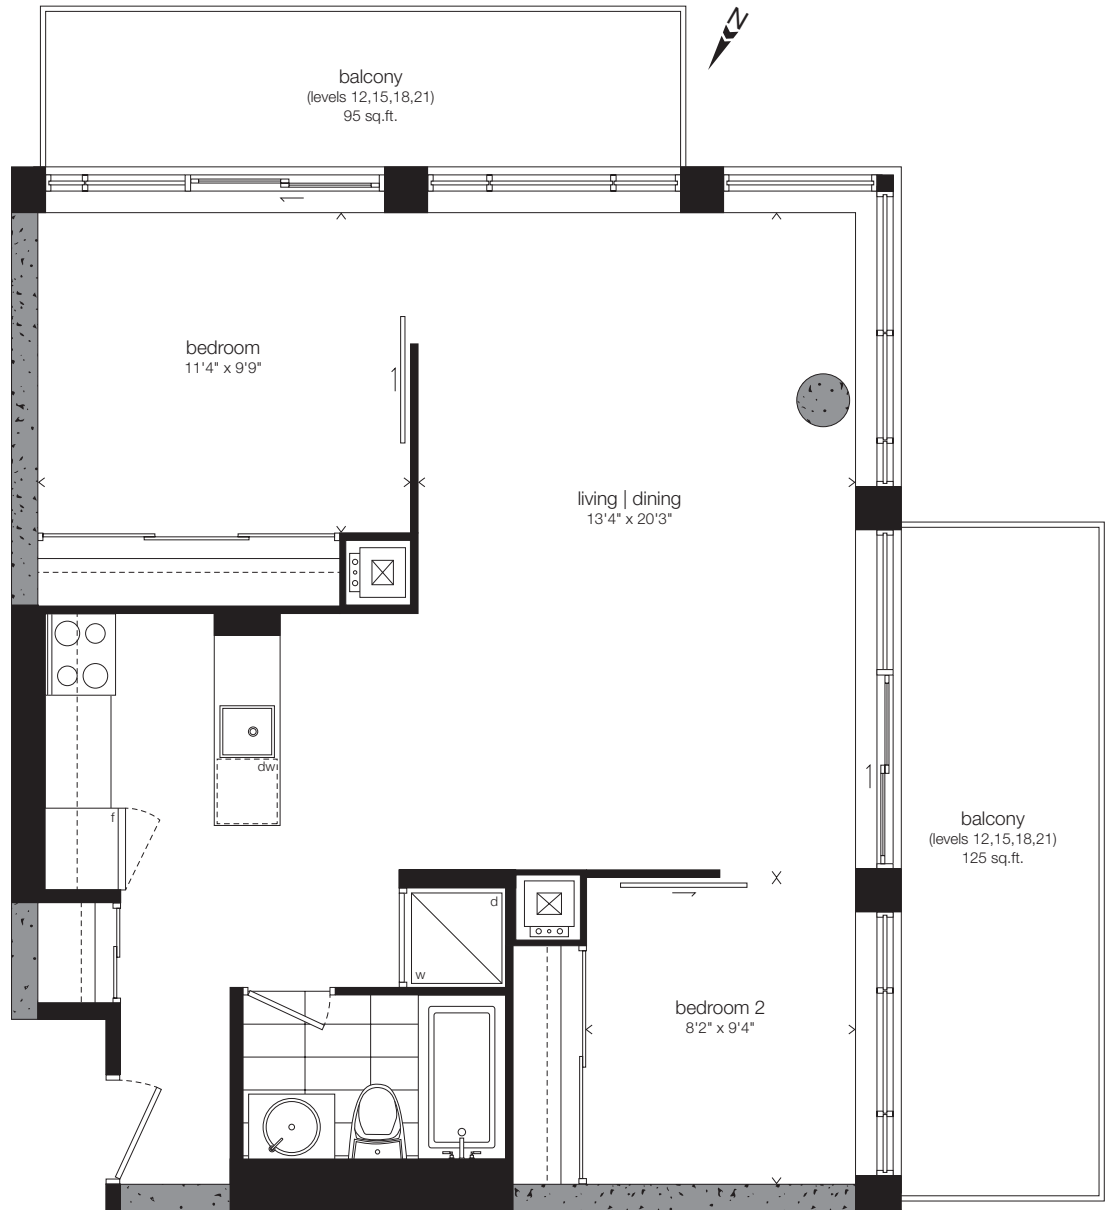

1103 | 1203 | 1303 | 1403  
 1503 | 1603 | 1703 | 1803  
 1903 | 2003 | 2103 | 2203

Two Bedroom  
**842 sq.ft.**  
 plus 220 sq.ft. Balconies

1203 | 1503 | 1803 | 2103 shown

| LOFTS                       | INTERIOR   | OUTDOOR    |
|-----------------------------|------------|------------|
| 1103 with Terrace + Balcony | 842 sq.ft. | 134 sq.ft. |
| 1203,1503,1803,2103         | 842 sq.ft. | 220 sq.ft. |
| 1303,1603,1903,2203         | 842 sq.ft. | 128 sq.ft. |
| 1403,1703,2003              | 842 sq.ft. | 122 sq.ft. |

Window(s), balcony and balcony door may shift. Actual floor area may differ from stated floor area. All prices, sizes and specifications are subject to change without notice. E.&O.E.

**SoBa**