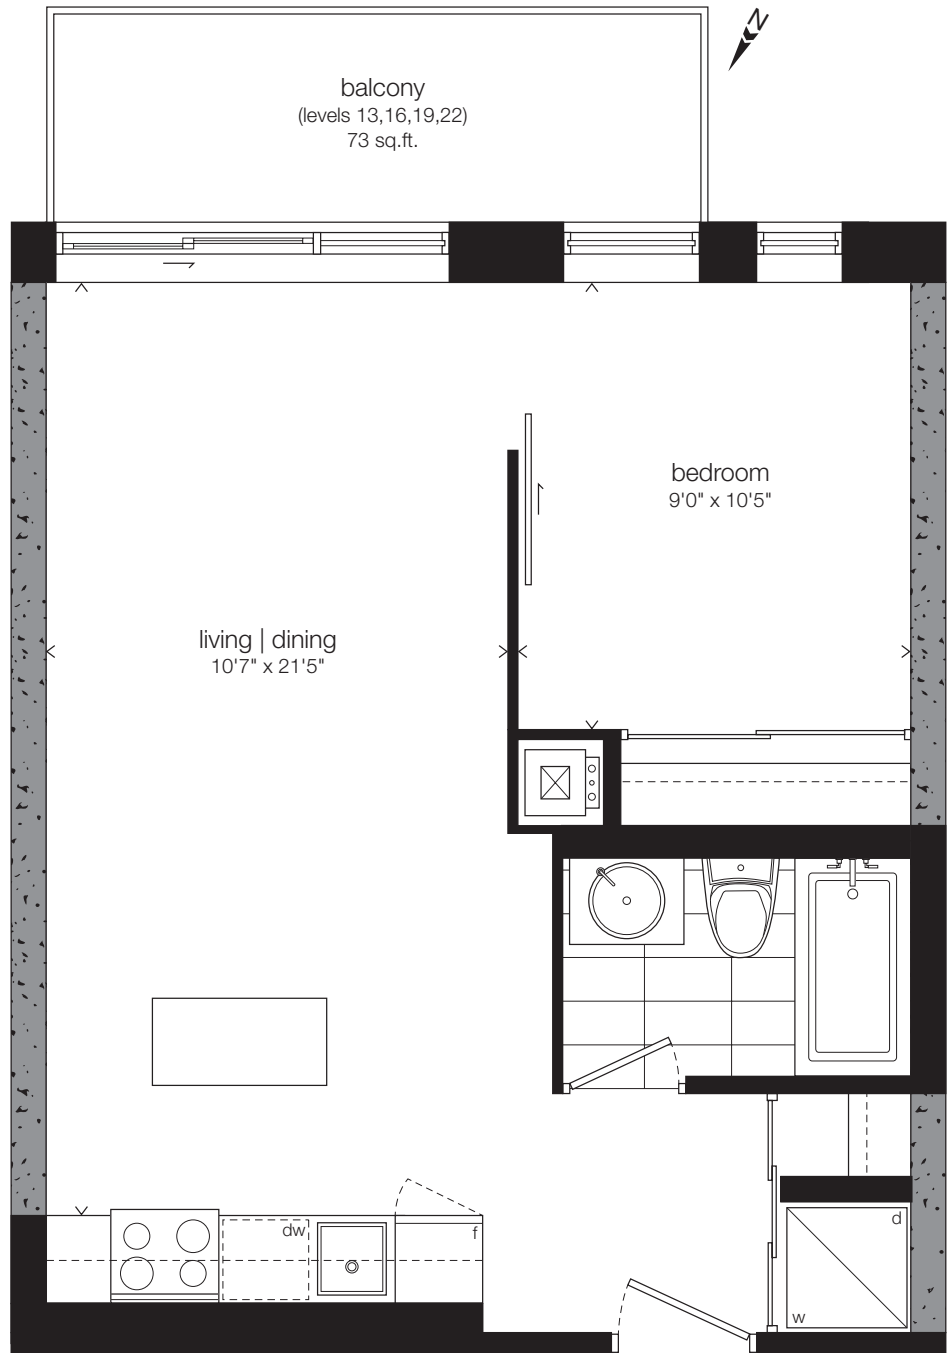

1102 | 1202 | 1302 | 1402
 1502 | 1602 | 1702 | 1802
 1902 | 2002 | 2102 | 2202

One Bedroom
547 sq.ft.
 plus 73 sq.ft. Balcony

1302 | 1602 | 1902 | 2202 shown

LOFTS	INTERIOR	OUTDOOR
1102 with Terrace	547 sq.ft.	68 sq.ft.
1202,1508,1802,2102	547 sq.ft.	51 sq.ft.
1302,1602,1902,2202	547 sq.ft.	73 sq.ft.
1402,1702,2002	547 sq.ft.	54 sq.ft.

Window(s), balcony and balcony door may shift. Actual floor area may differ from stated floor area. All prices, sizes and specifications are subject to change without notice. E.&O.E.

SoBa