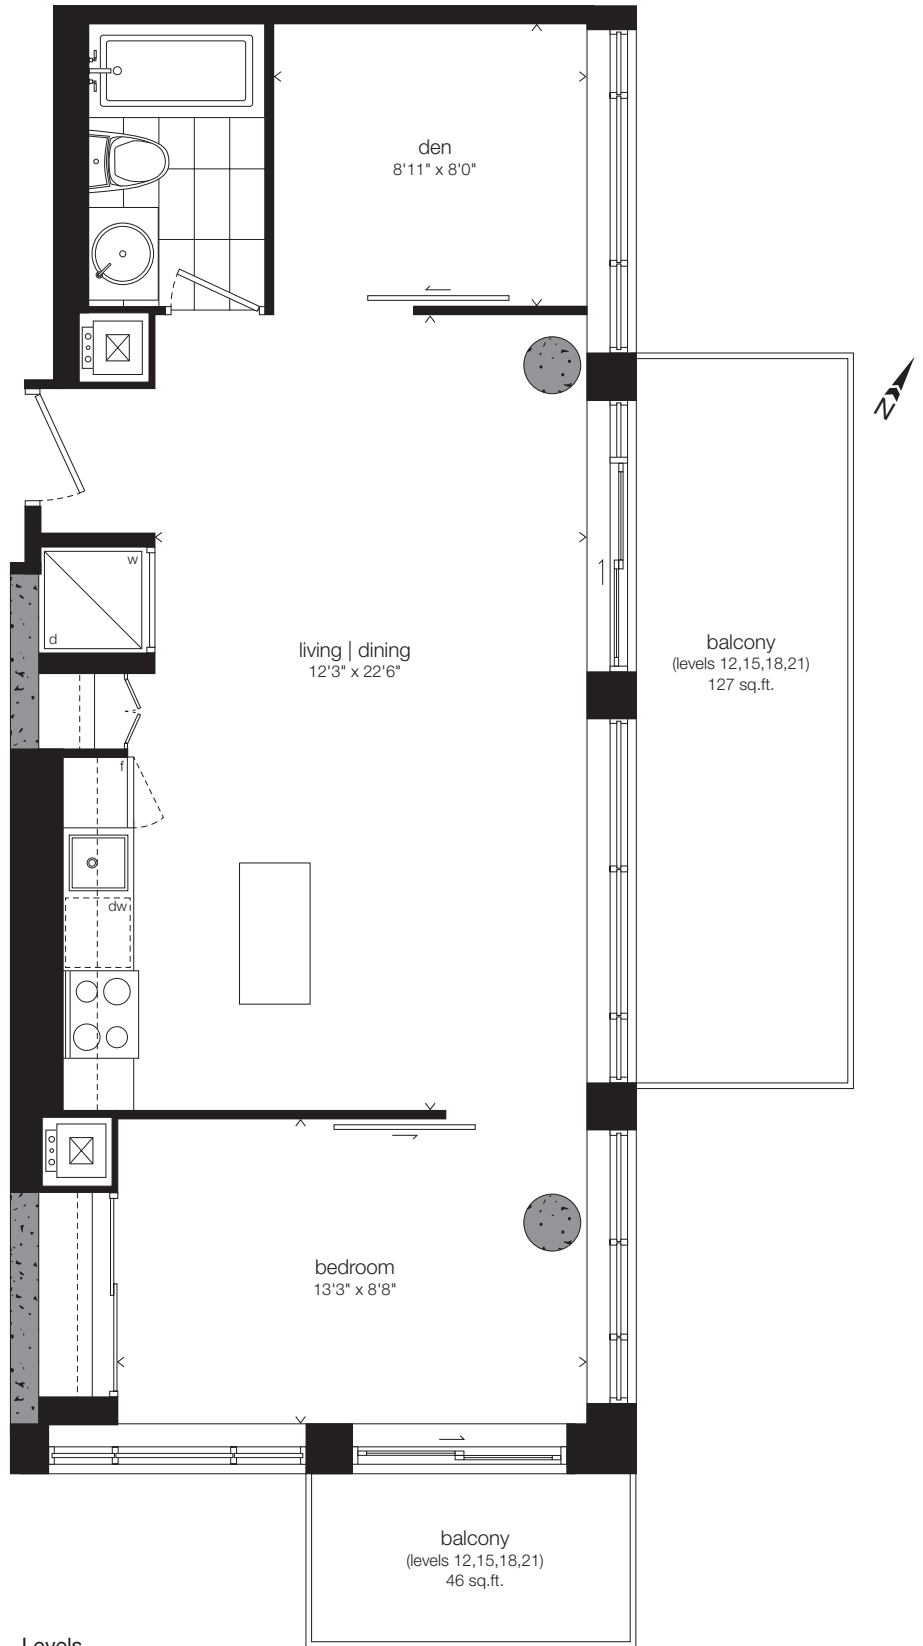

1101 | 1201 | 1301 | 1401  
 1501 | 1601 | 1701 | 1801  
 1901 | 2001 | 2101 | 2201

One Bedroom + Den  
**730 sq.ft.**  
 plus 173 sq.ft. Balconies

LOFTS	INTERIOR	OUTDOOR
1101 with Terrace	730 sq.ft.	1,156 sq.ft.
1201,1501,1801,2101	730 sq.ft.	173 sq.ft.
1301,1601,1901,2201	730 sq.ft.	88 sq.ft.
1401,1701,2001	730 sq.ft.	103 sq.ft.

1201 | 1501 | 1801 | 2101 shown

**SoBa**

Window(s), balcony and balcony door may shift. Actual floor area may differ from stated floor area. All prices, sizes and specifications are subject to change without notice. E.&O.E.