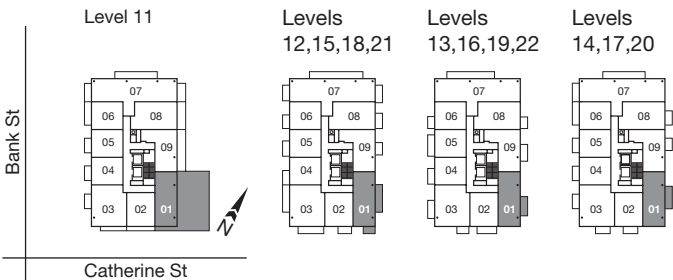

1101 | 1201 | 1301 | 1401  
 1501 | 1601 | 1701 | 1801  
 1901 | 2001 | 2101 | 2201

One Bedroom + Den  
**730 sq.ft.**  
 plus 173 sq.ft. Balconies

LOFTS	INTERIOR	OUTDOOR
1101 with Terrace	730 sq.ft.	1,156 sq.ft.
1201,1501,1801,2101	730 sq.ft.	173 sq.ft.
1301,1601,1901,2201	730 sq.ft.	88 sq.ft.
1401,1701,2001	730 sq.ft.	103 sq.ft.

1201 | 1501 | 1801 | 2101 shown

**SoBa**

Window(s), balcony and balcony door may shift. Actual floor area may differ from stated floor area. All prices, sizes and specifications are subject to change without notice. E.&O.E.