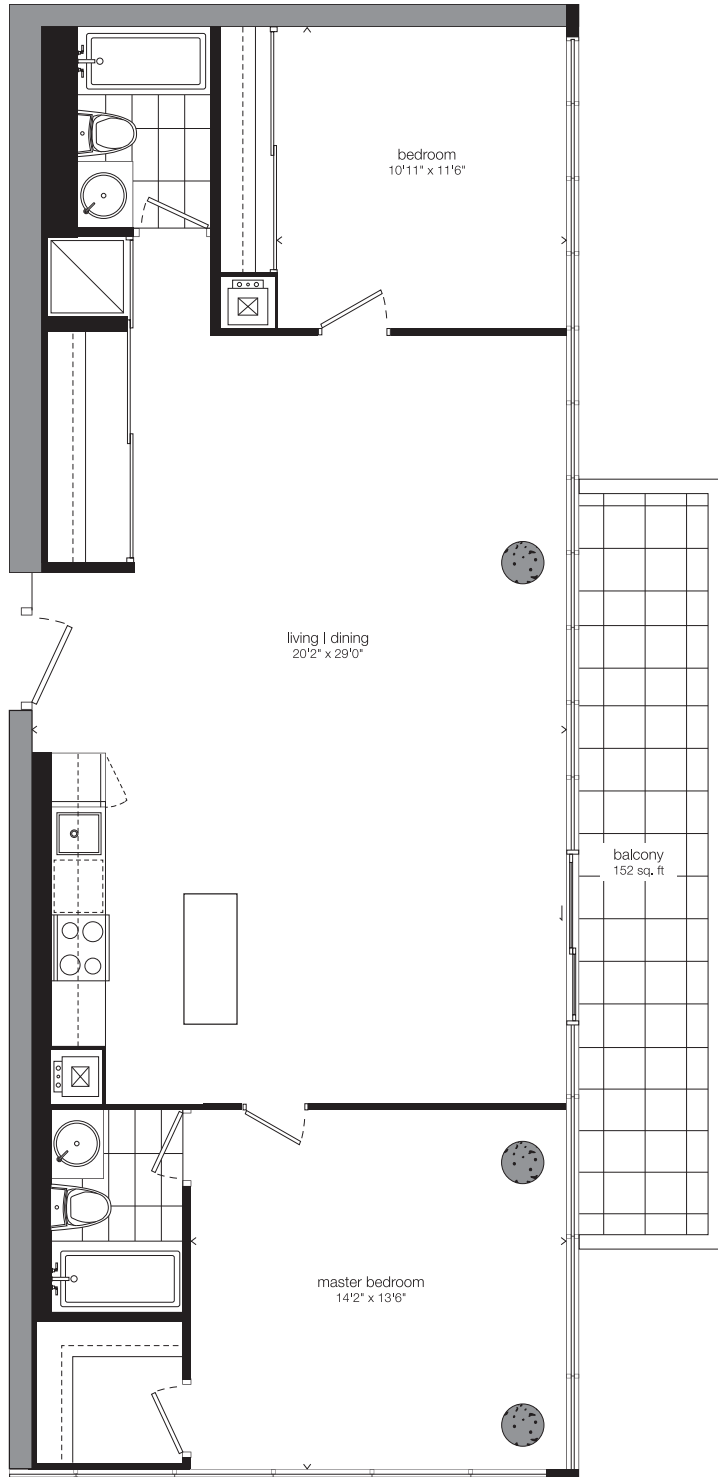

PH4

**Two
Bedroom**

**1,192 SQ.
FT.**

Plus 152 sq.ft. Balcony

Window(s), balcony and balcony door may shift. Actual floor area may differ from stated floor area. All prices, sizes and specifications are subject to change without notice. E.&O.E.

Window(s), balcony and balcony door may shift. Actual floor area may differ from stated floor area. All prices, sizes and specifications are subject to change without notice. E.&O.E.