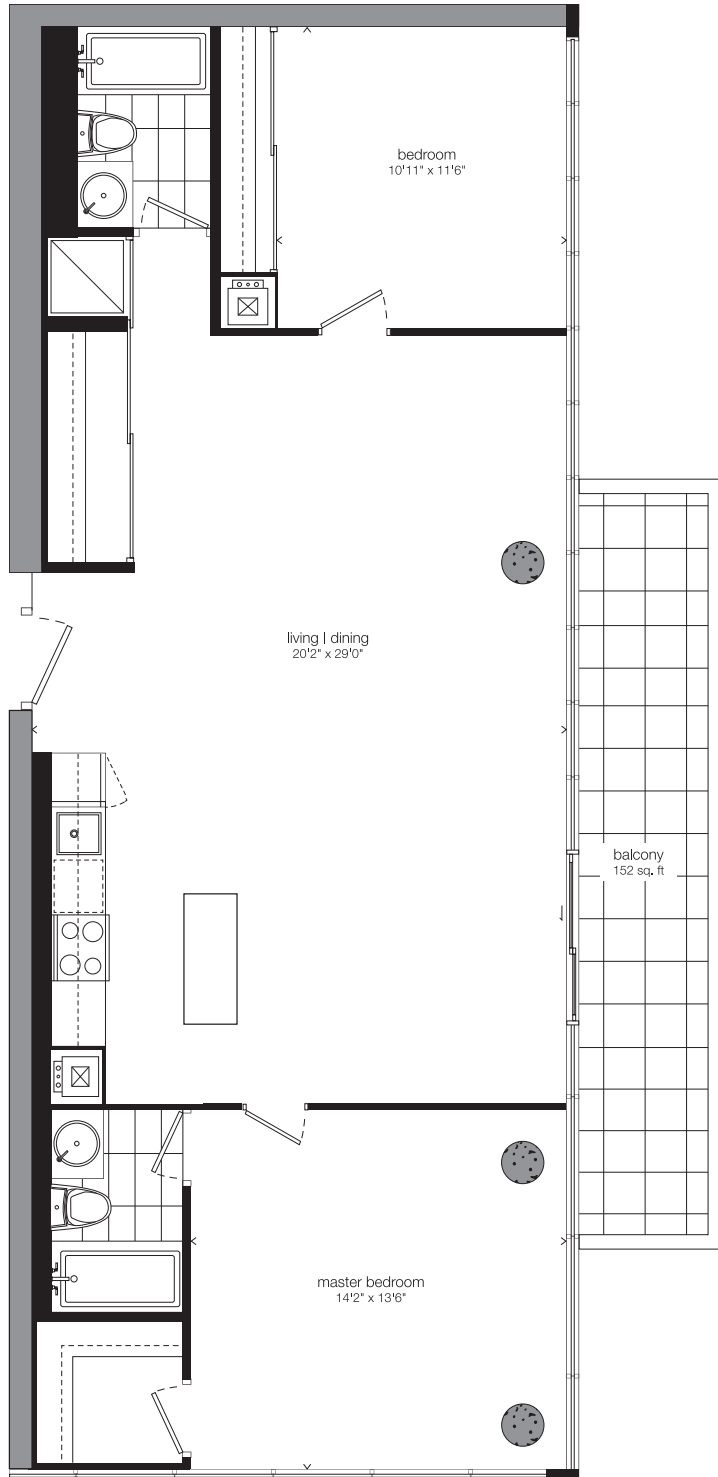

**PH4**

**Two  
Bedroom**

**1,192 SQ.  
FT.**

**Plus 152 sq.ft. Balcony**

Window(s), balcony and balcony door may shift. Actual floor area may differ from stated floor area. All prices, sizes and specifications are subject to change without notice. E.&O.E.

Window(s), balcony and balcony door may shift. Actual floor area may differ from stated floor area. All prices, sizes and specifications are subject to change without notice. E.&O.E.