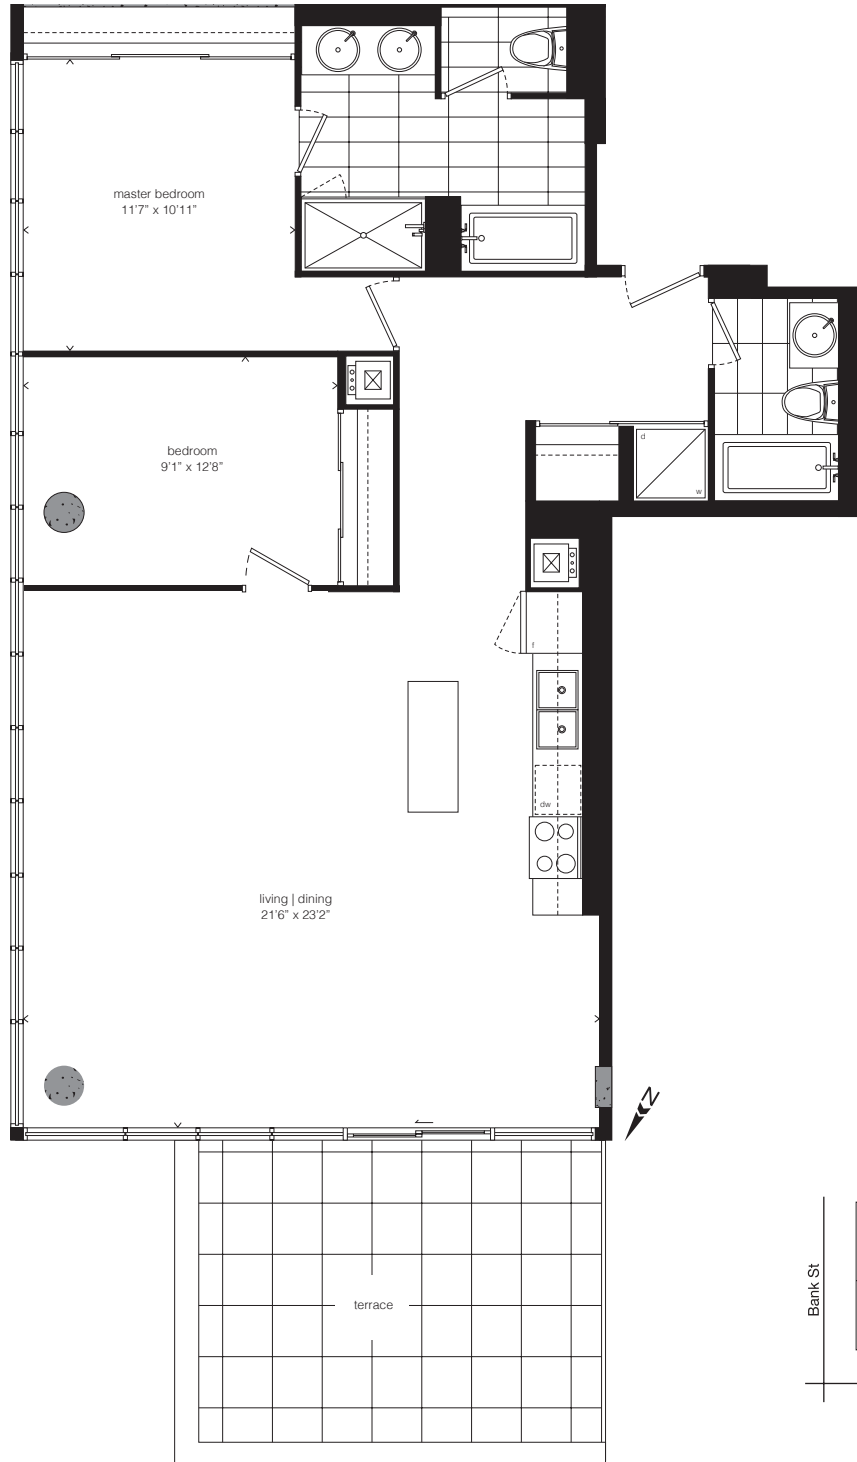

**1,232 SQ. FT.**  
Plus 227 sq.ft. Terrace

**Two  
Bedroom**

**PH3**

Window(s), balcony and balcony door may shift. Actual floor area may differ from stated floor area. All prices, sizes and specifications are subject to change without notice. E.&O.E.

Window(s), balcony and balcony door may shift. Actual floor area may differ from stated floor area. All prices, sizes and specifications are subject to change without notice. E.&O.E.