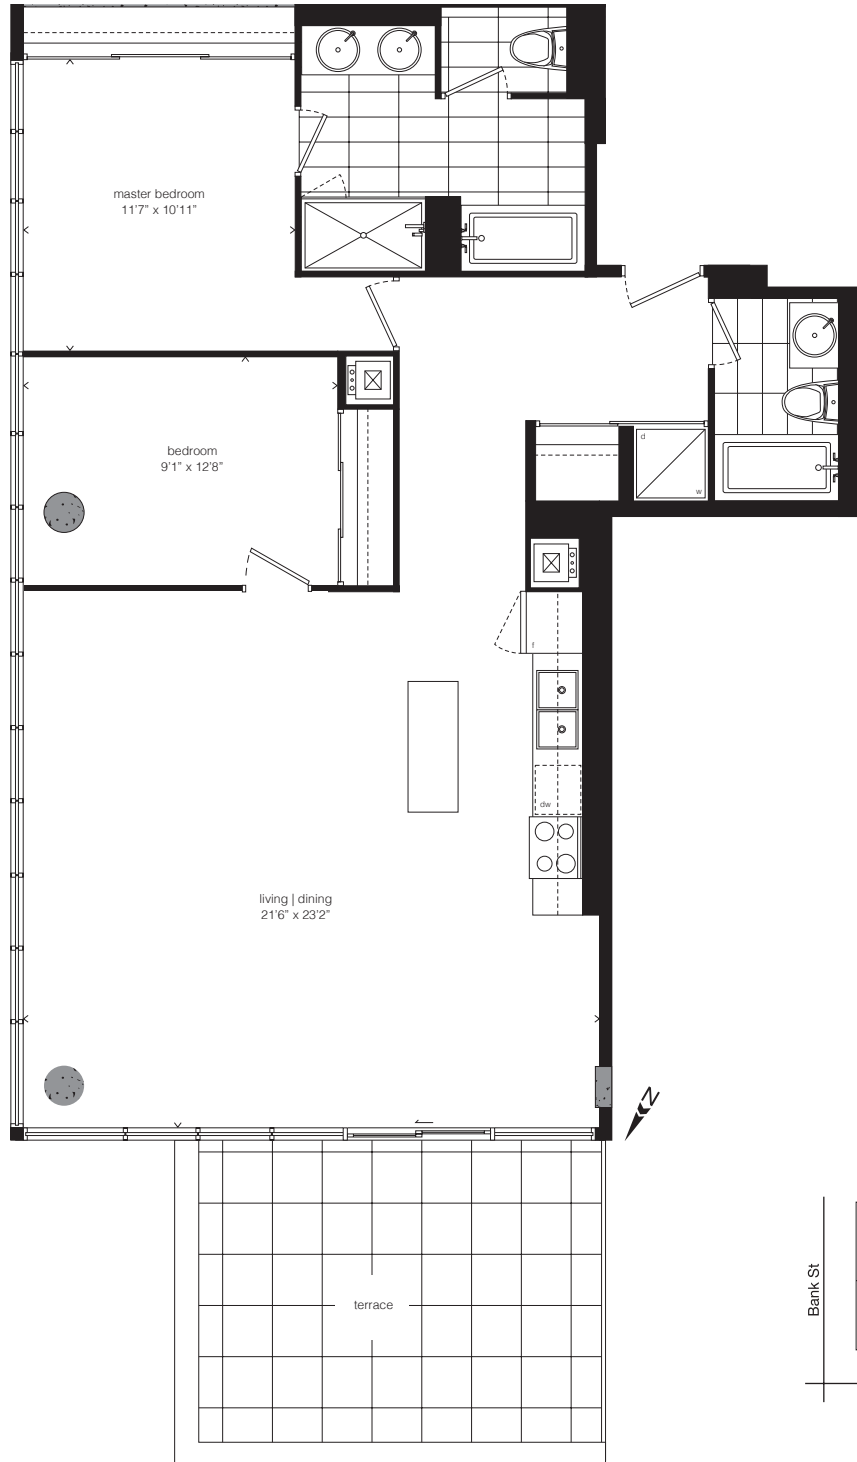

**1,232** SQ. FT.  
Plus 227 sq.ft. Terrace

**Two  
Bedroom**

**PH3**

Window(s), balcony and balcony door may shift. Actual floor area may differ from stated floor area. All prices, sizes and specifications are subject to change without notice. E.&O.E.

Window(s), balcony and balcony door may shift. Actual floor area may differ from stated floor area. All prices, sizes and specifications are subject to change without notice. E.&O.E.