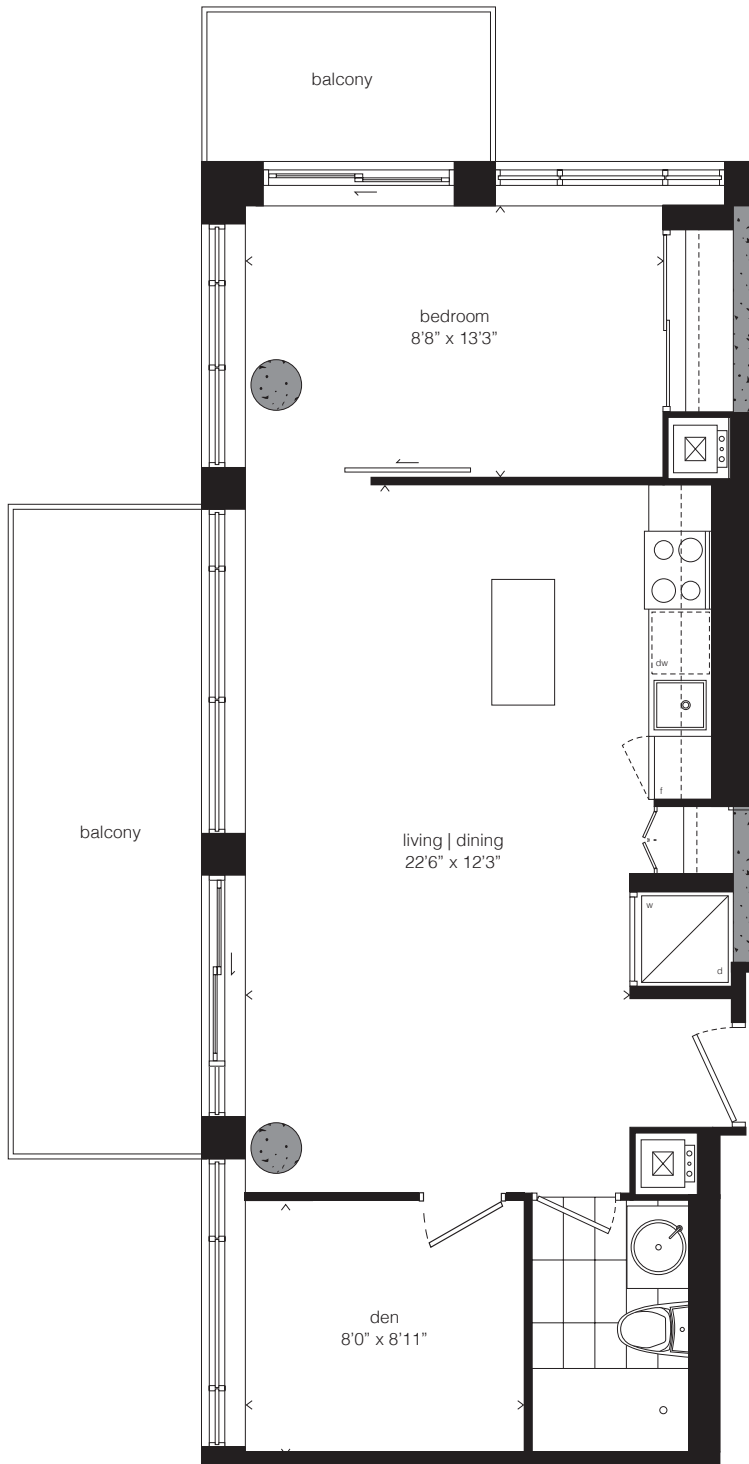

W

One Bedroom and Den

737 SQ. FT.

Plus 173 sq.ft. Balconies

Window(s), balcony and balcony door may shift. Actual floor area may differ from stated floor area. All prices, sizes and specifications are subject to change without notice. E.&O.E.

Window(s), balcony and balcony door may shift. Actual floor area may differ from stated floor area. All prices, sizes and specifications are subject to change without notice. E.&O.E.