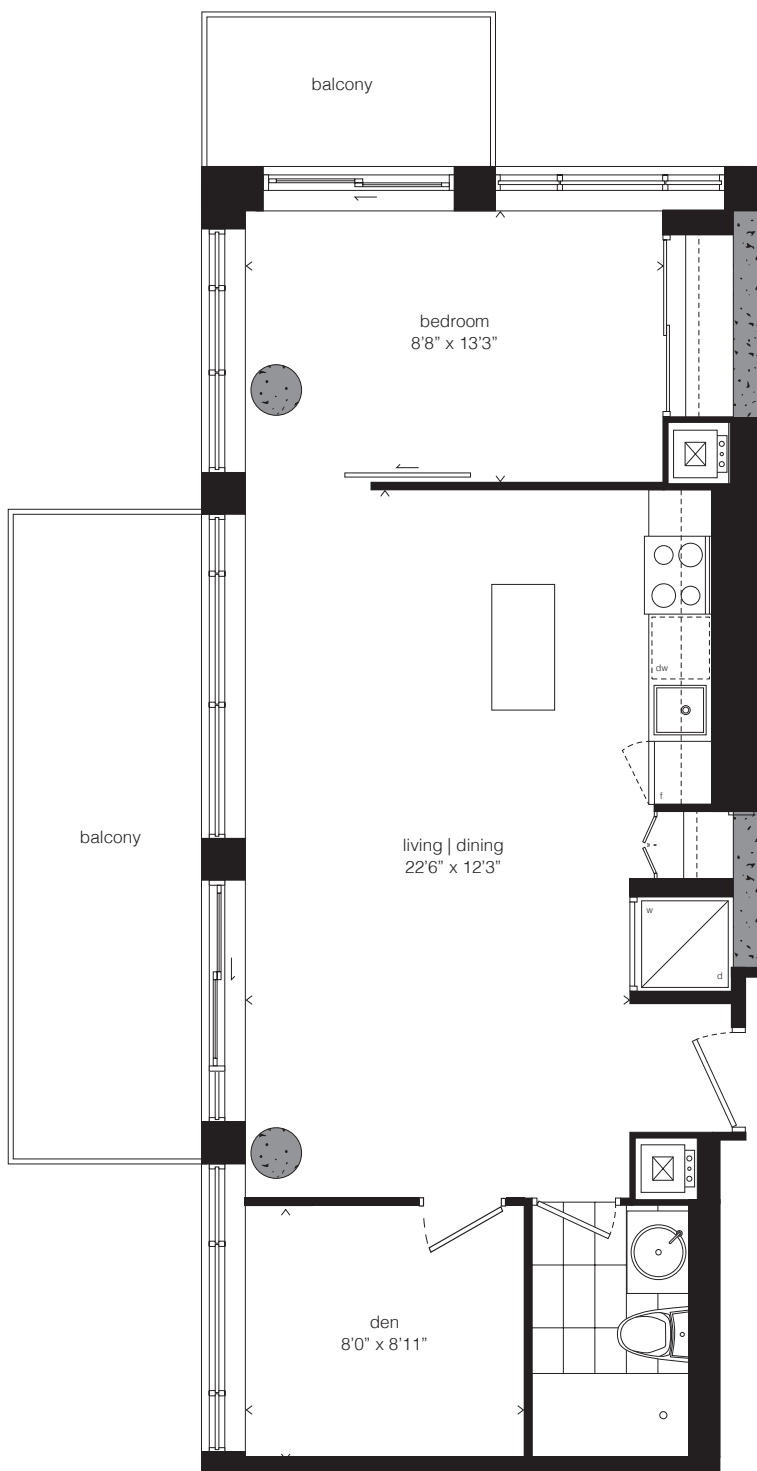

# One Bedroom and Den

# 737 SQ. FT.

Plus 173 sq.ft. Balconies

Window(s), balcony and balcony door may shift. Actual floor area may differ from stated floor area. All prices, sizes and specifications are subject to change without notice. E.&O.E.

Window(s), balcony and balcony door may shift. Actual floor area may differ from stated floor area. All prices, sizes and specifications are subject to change without notice. E.&O.E.