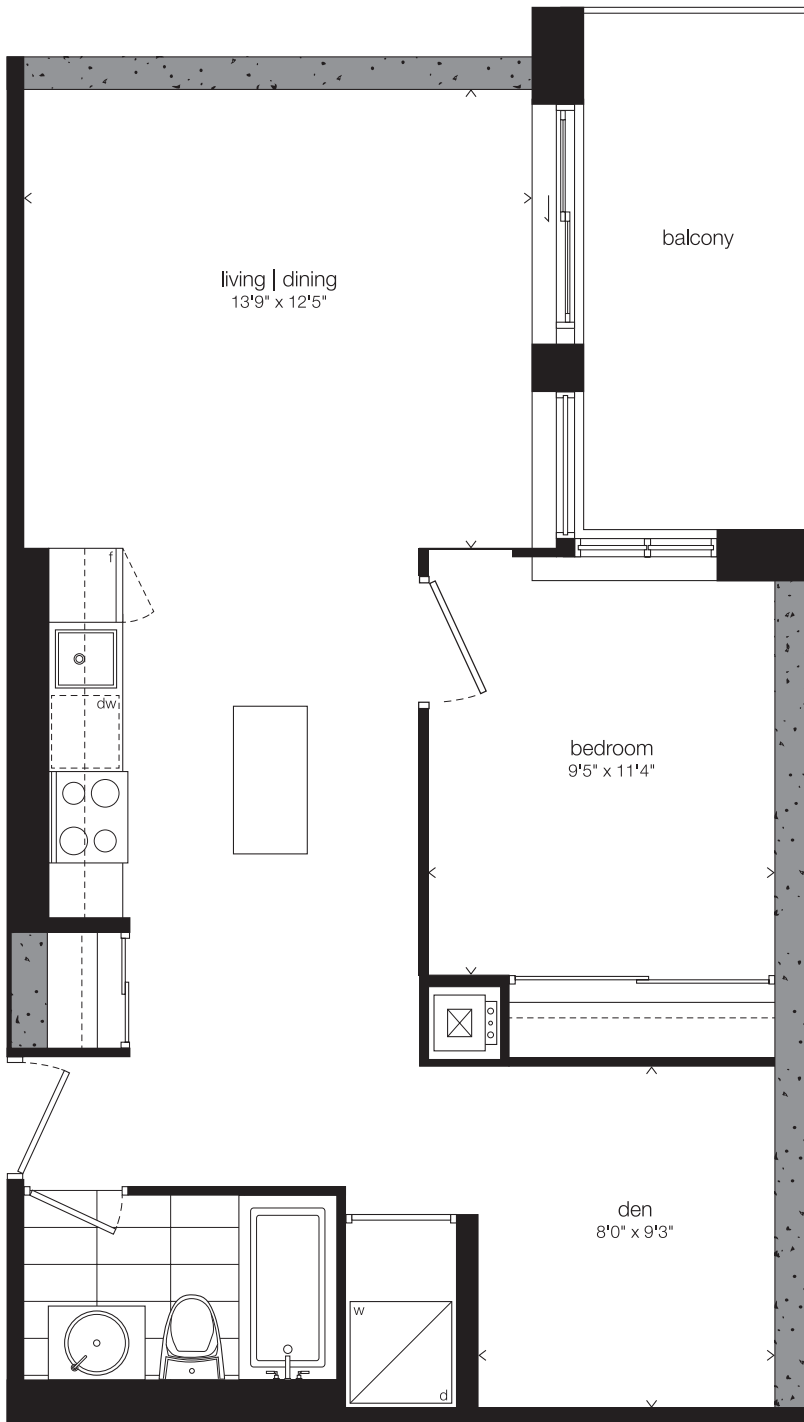

V

One Bedroom and Den

724 SQ. FT.

Plus 86 sq.ft. Balcony

Window(s), balcony and balcony door may shift. Actual floor area may differ from stated floor area. All prices, sizes and specifications are subject to change without notice. E.&O.E.

Window(s), balcony and balcony door may shift. Actual floor area may differ from stated floor area. All prices, sizes and specifications are subject to change without notice. E.&O.E.