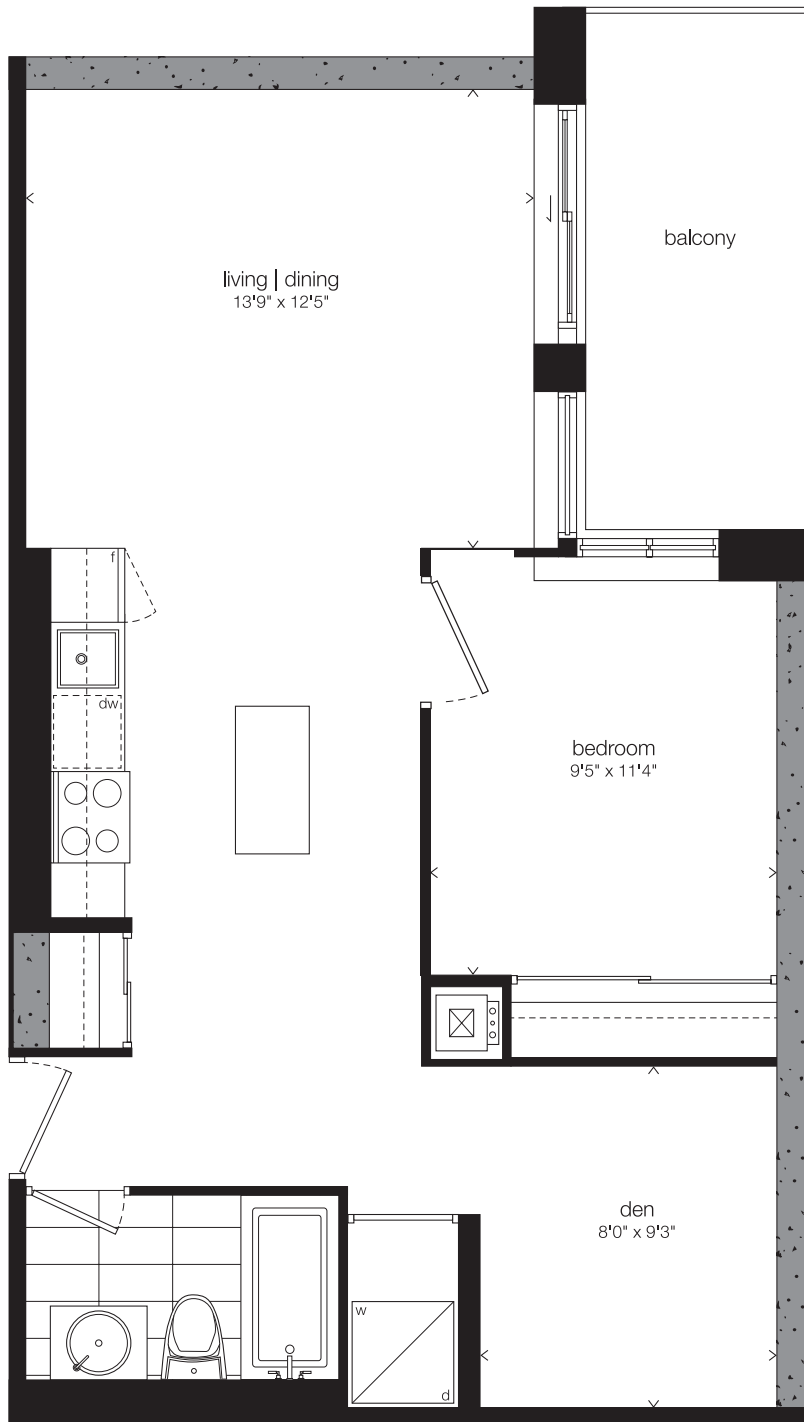

V

One Bedroom and Den

724 SQ. FT.

Plus 86 sq.ft. Balcony

Window(s), balcony and balcony door may shift. Actual floor area may differ from stated floor area. All prices, sizes and specifications are subject to change without notice. E.&O.E.

Window(s), balcony and balcony door may shift. Actual floor area may differ from stated floor area. All prices, sizes and specifications are subject to change without notice. E.&O.E.