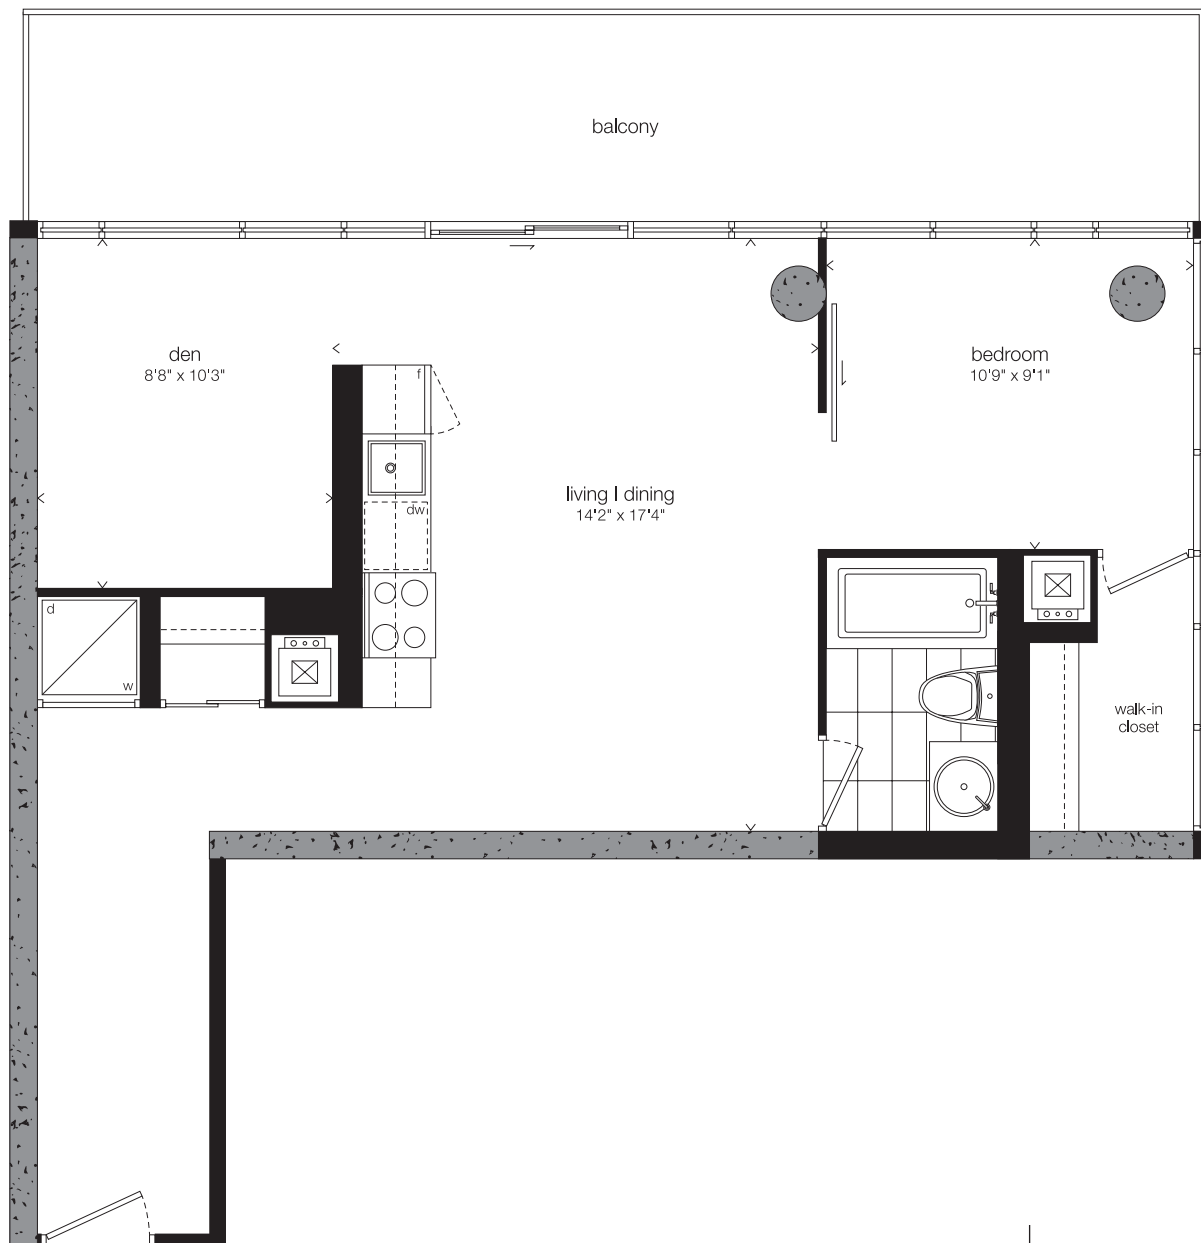

# One Bedroom and Den

# 721 SQ. FT.

Plus 212 sq.ft. Balcony

Window(s), balcony and balcony door may shift. Actual floor area may differ from stated floor area. All prices, sizes and specifications are subject to change without notice. E.&O.E.

Window(s), balcony and balcony door may shift. Actual floor area may differ from stated floor area. All prices, sizes and specifications are subject to change without notice. E.&O.E.