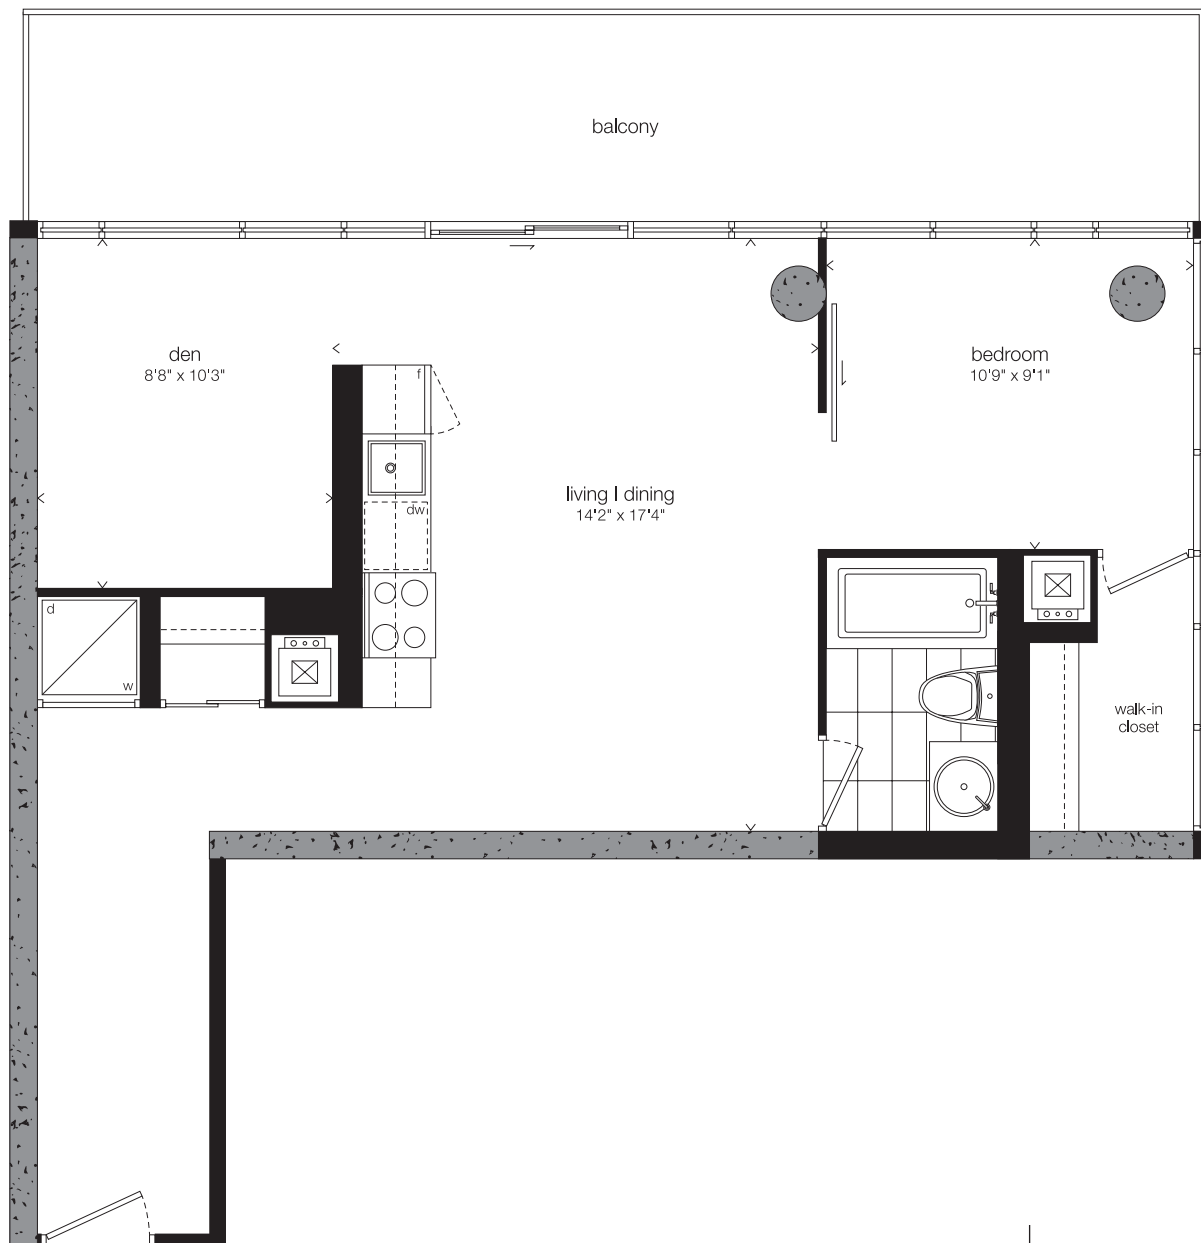

U

One Bedroom and Den

721 SQ. FT.

Plus 212 sq.ft. Balcony

Window(s), balcony and balcony door may shift. Actual floor area may differ from stated floor area. All prices, sizes and specifications are subject to change without notice. E.&O.E.

Window(s), balcony and balcony door may shift. Actual floor area may differ from stated floor area. All prices, sizes and specifications are subject to change without notice. E.&O.E.