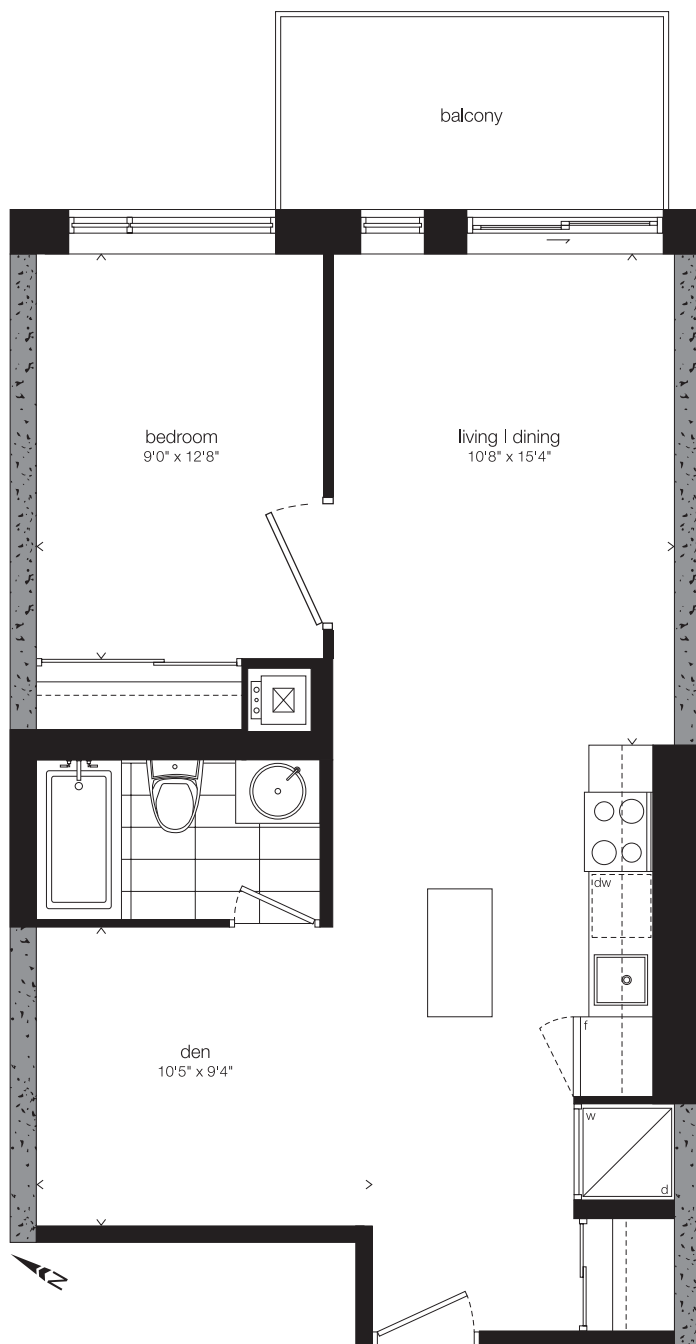

# One Bedroom and Den

# 718 SQ. FT.

Plus 74 sq.ft. Balcony

Window(s), balcony and balcony door may shift. Actual floor area may differ from stated floor area. All prices, sizes and specifications are subject to change without notice. E.&O.E.

Window(s), balcony and balcony door may shift. Actual floor area may differ from stated floor area. All prices, sizes and specifications are subject to change without notice. E.&O.E.