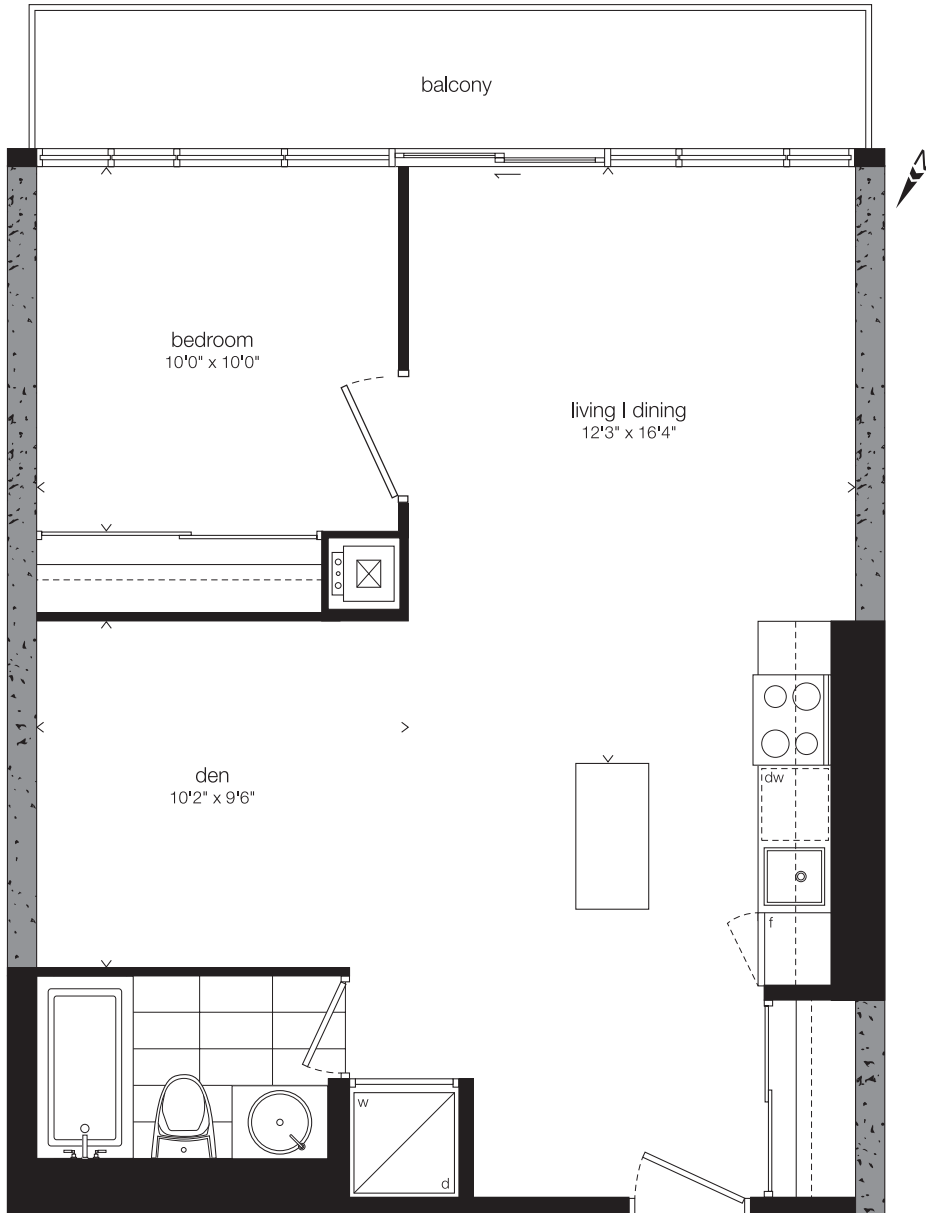

Q

One Bedroom and Den

699 SQ. FT.

Plus 90 sq.ft. Balcony

Window(s), balcony and balcony door may shift. Actual floor area may differ from stated floor area. All prices, sizes and specifications are subject to change without notice. E.&O.E.

Window(s), balcony and balcony door may shift. Actual floor area may differ from stated floor area. All prices, sizes and specifications are subject to change without notice. E.&O.E.