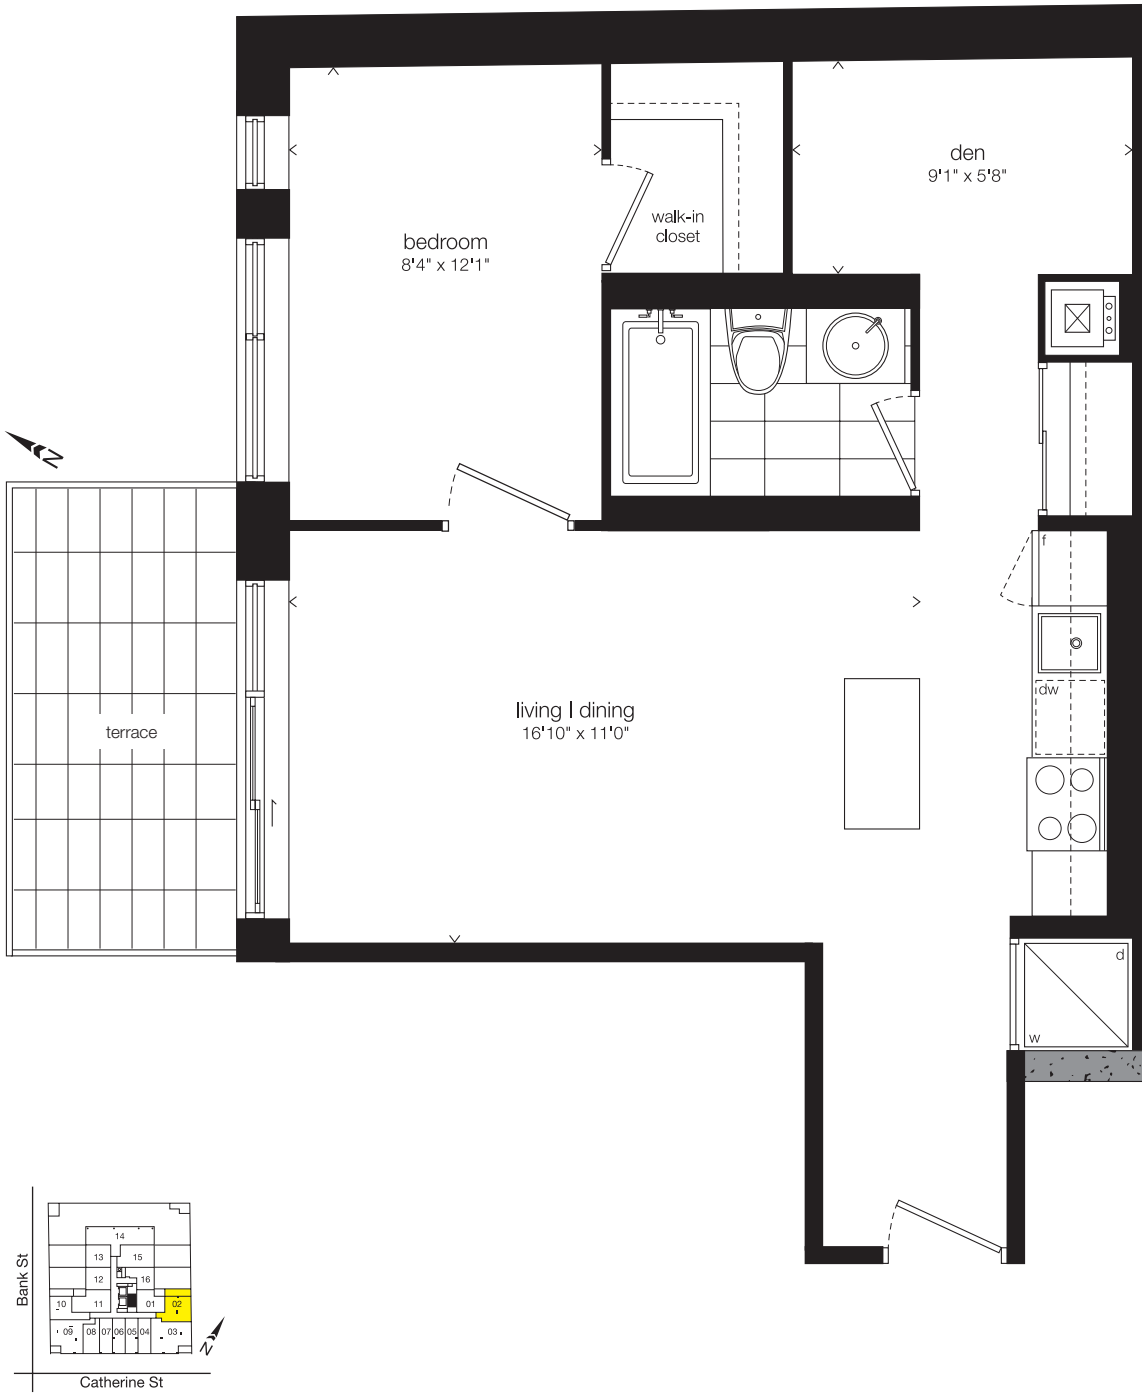

P

One Bedroom and Den

681 SQ. FT.

Plus 77 sq.ft. Terrace

Window(s), balcony and balcony door may shift. Actual floor area may differ from stated floor area. All prices, sizes and specifications are subject to change without notice. E.&O.E.

Window(s), balcony and balcony door may shift. Actual floor area may differ from stated floor area. All prices, sizes and specifications are subject to change without notice. E.&O.E.