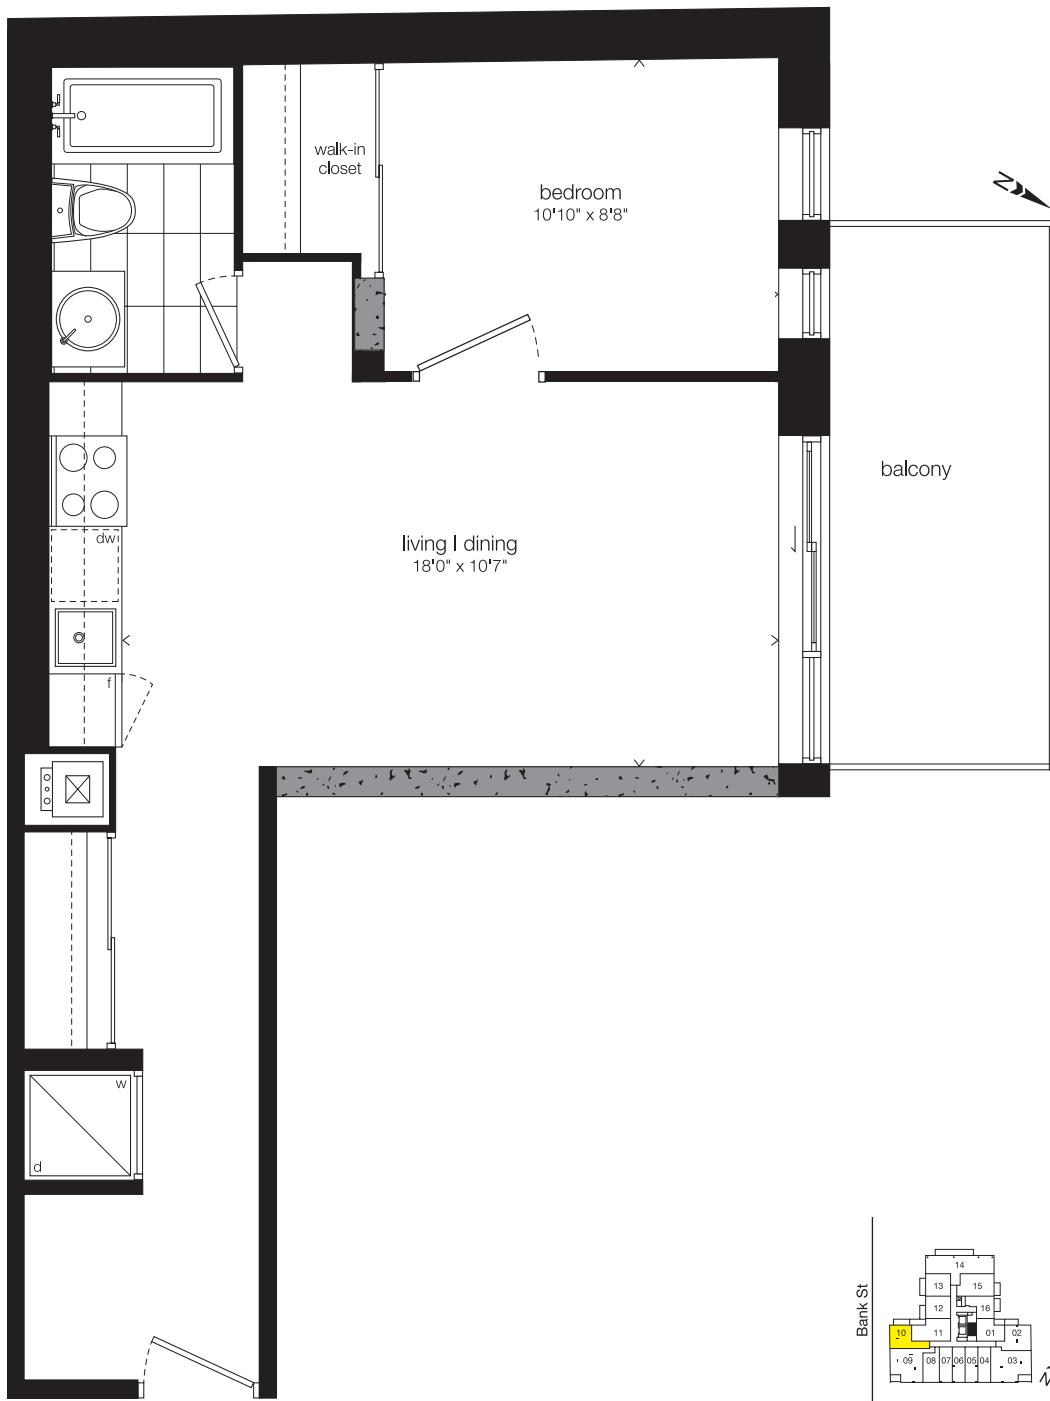

L

One Bedroom

604 SQ. FT.

Plus 93 sq.ft. Balcony

Window(s), balcony and balcony door may shift. Actual floor area may differ from stated floor area. All prices, sizes and specifications are subject to change without notice. E.&O.E.

Window(s), balcony and balcony door may shift. Actual floor area may differ from stated floor area. All prices, sizes and specifications are subject to change without notice. E.&O.E.