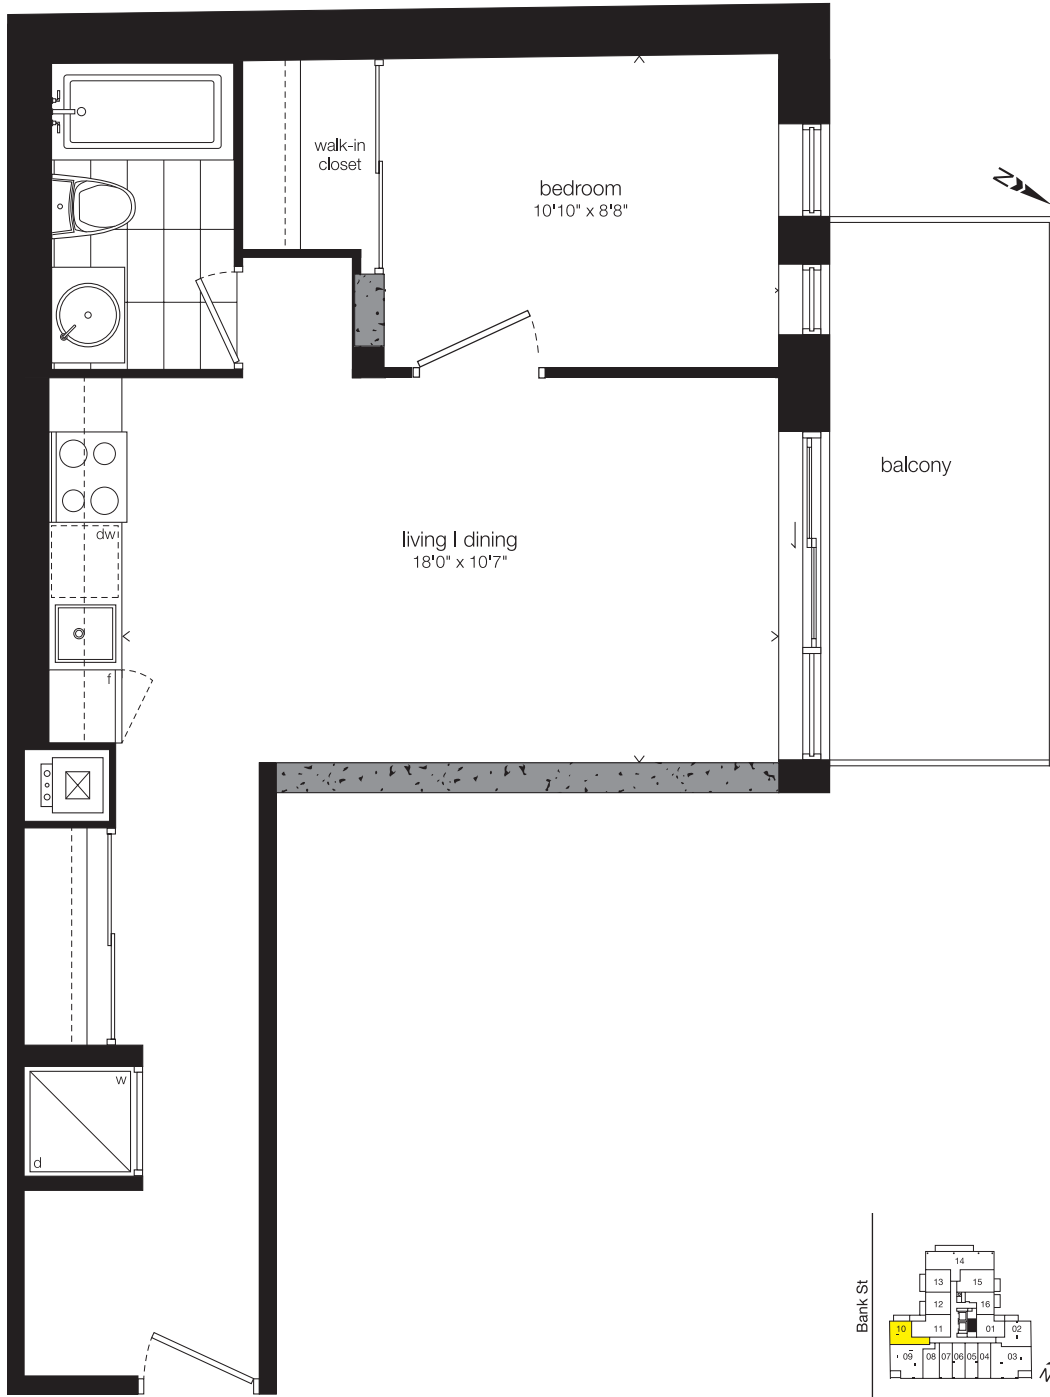

L

One Bedroom

604 SQ. FT.

Plus 93 sq.ft. Balcony

Window(s), balcony and balcony door may shift. Actual floor area may differ from stated floor area. All prices, sizes and specifications are subject to change without notice. E.&O.E.

Window(s), balcony and balcony door may shift. Actual floor area may differ from stated floor area. All prices, sizes and specifications are subject to change without notice. E.&O.E.