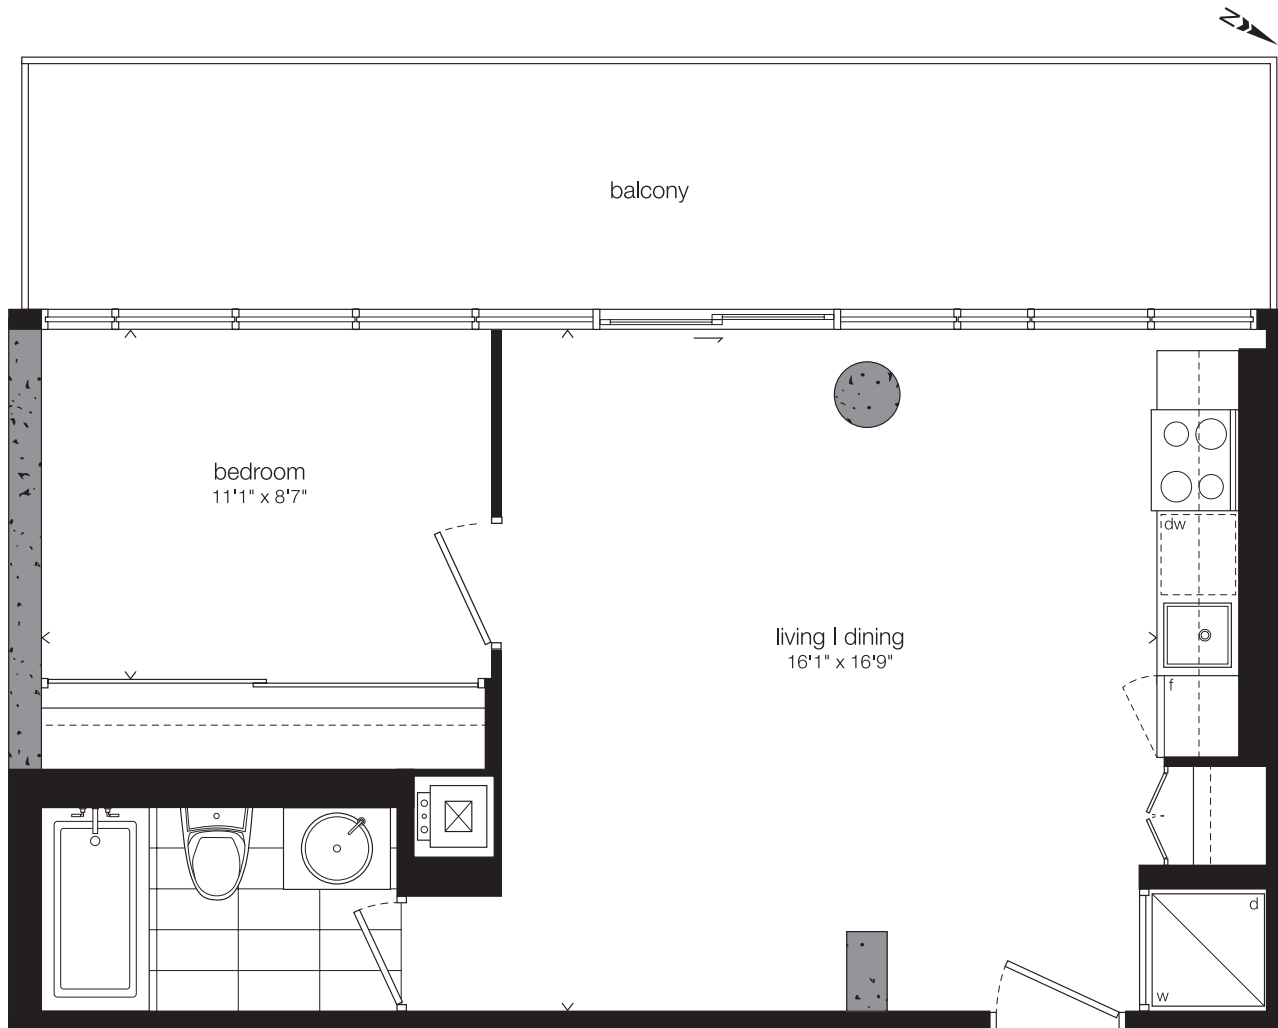

K

One
Bedroom

561 SQ.
FT.

Plus 190 sq.ft. Balcony

Window(s), balcony and balcony door may shift. Actual floor area may differ from stated floor area. All prices, sizes and specifications are subject to change without notice. E.&O.E.

Window(s), balcony and balcony door may shift. Actual floor area may differ from stated floor area. All prices, sizes and specifications are subject to change without notice. E.&O.E.