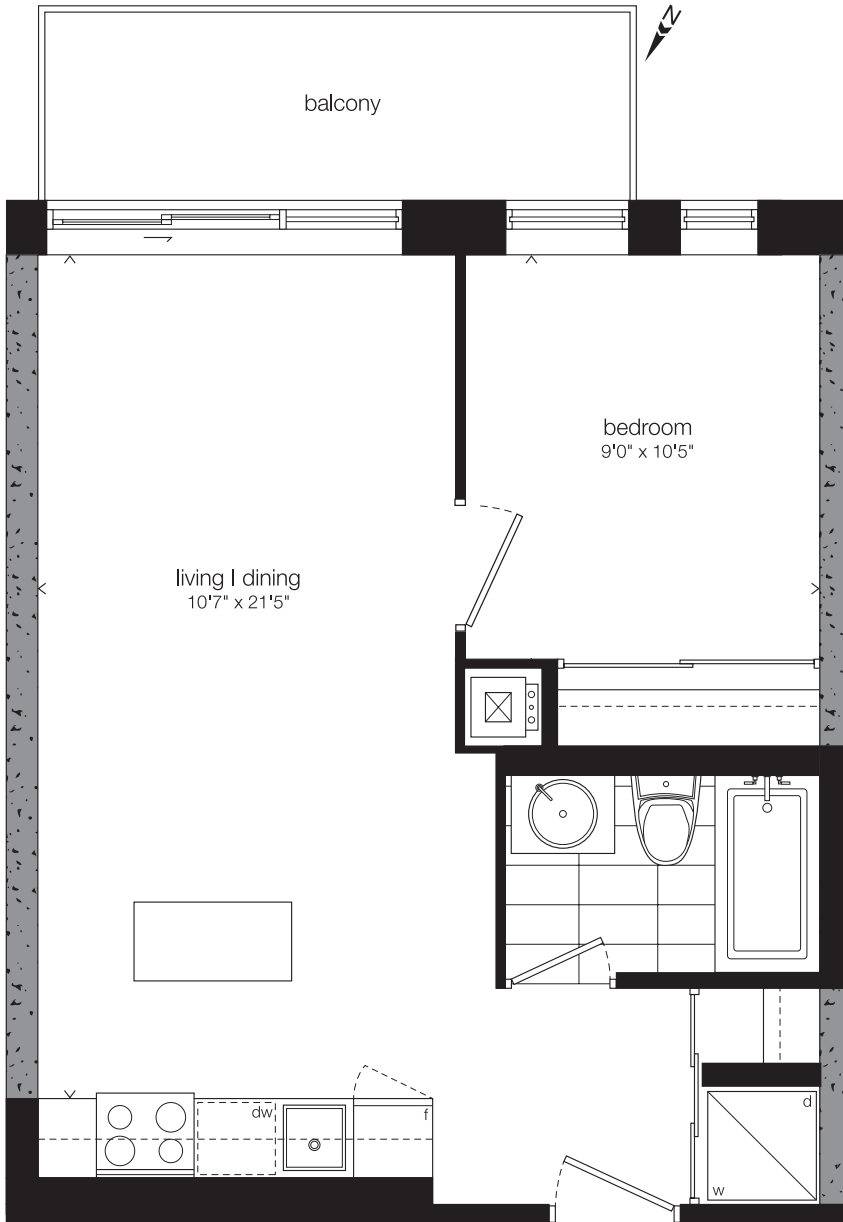

J

One Bedroom

552 SQ. FT.

Plus 73 sq.ft. Balcony

Window(s), balcony and balcony door may shift. Actual floor area may differ from stated floor area. All prices, sizes and specifications are subject to change without notice. E.&O.E.

Window(s), balcony and balcony door may shift. Actual floor area may differ from stated floor area. All prices, sizes and specifications are subject to change without notice. E.&O.E.