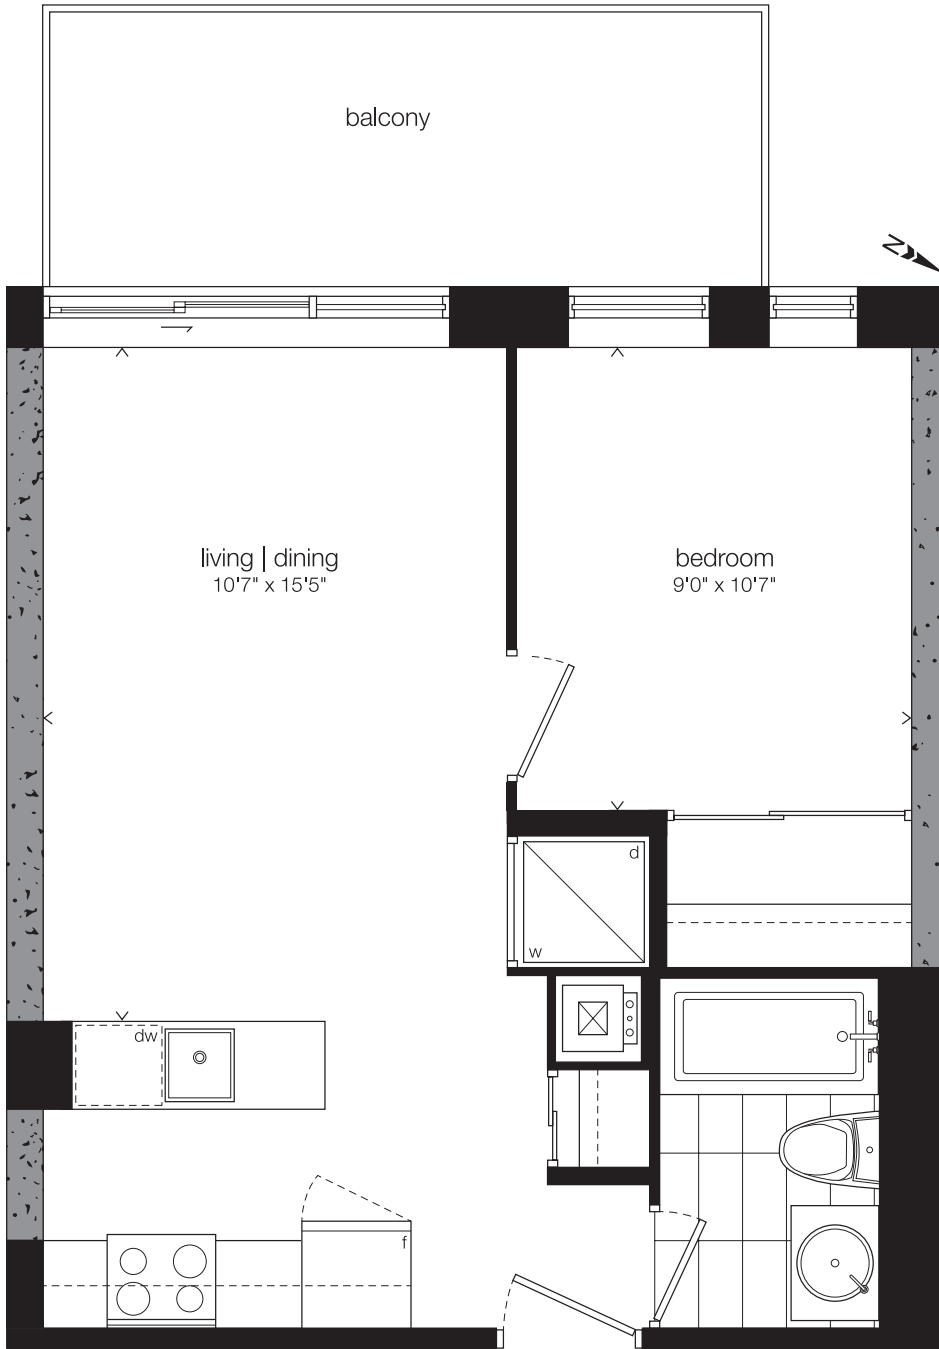

# One Bedroom

# 516 SQ. FT.

Plus 79 sq.ft. Balcony

Window(s), balcony and balcony door may shift. Actual floor area may differ from stated floor area. All prices, sizes and specifications are subject to change without notice. E.&O.E.

Window(s), balcony and balcony door may shift. Actual floor area may differ from stated floor area. All prices, sizes and specifications are subject to change without notice. E.&O.E.