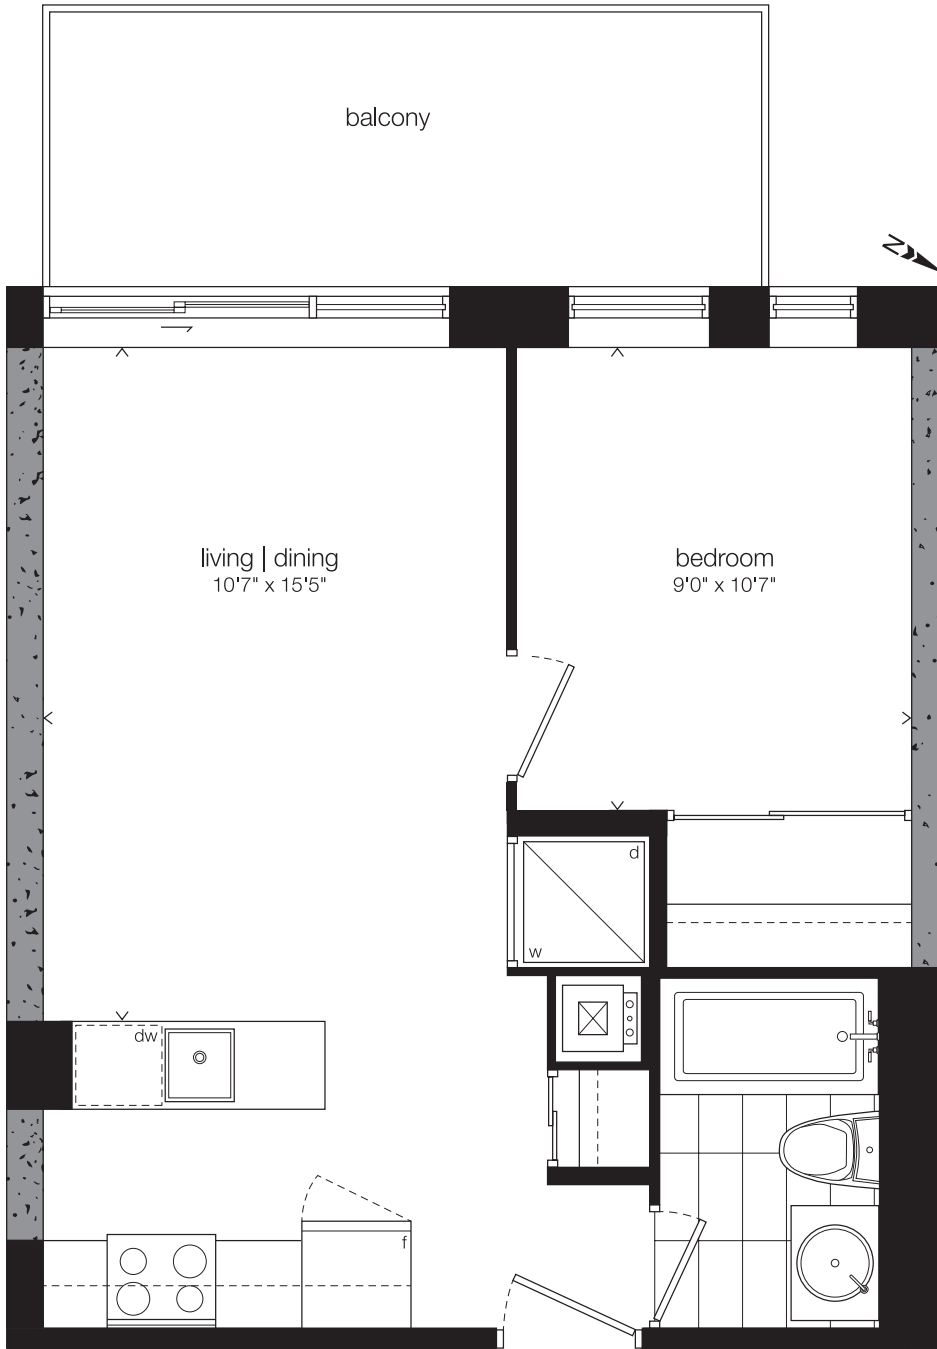

G

One  
Bedroom

516 SQ.  
FT.

Plus 79 sq.ft. Balcony

Window(s), balcony and balcony door may shift. Actual floor area may differ from stated floor area. All prices, sizes and specifications are subject to change without notice. E.&O.E.

Window(s), balcony and balcony door may shift. Actual floor area may differ from stated floor area. All prices, sizes and specifications are subject to change without notice. E.&O.E.