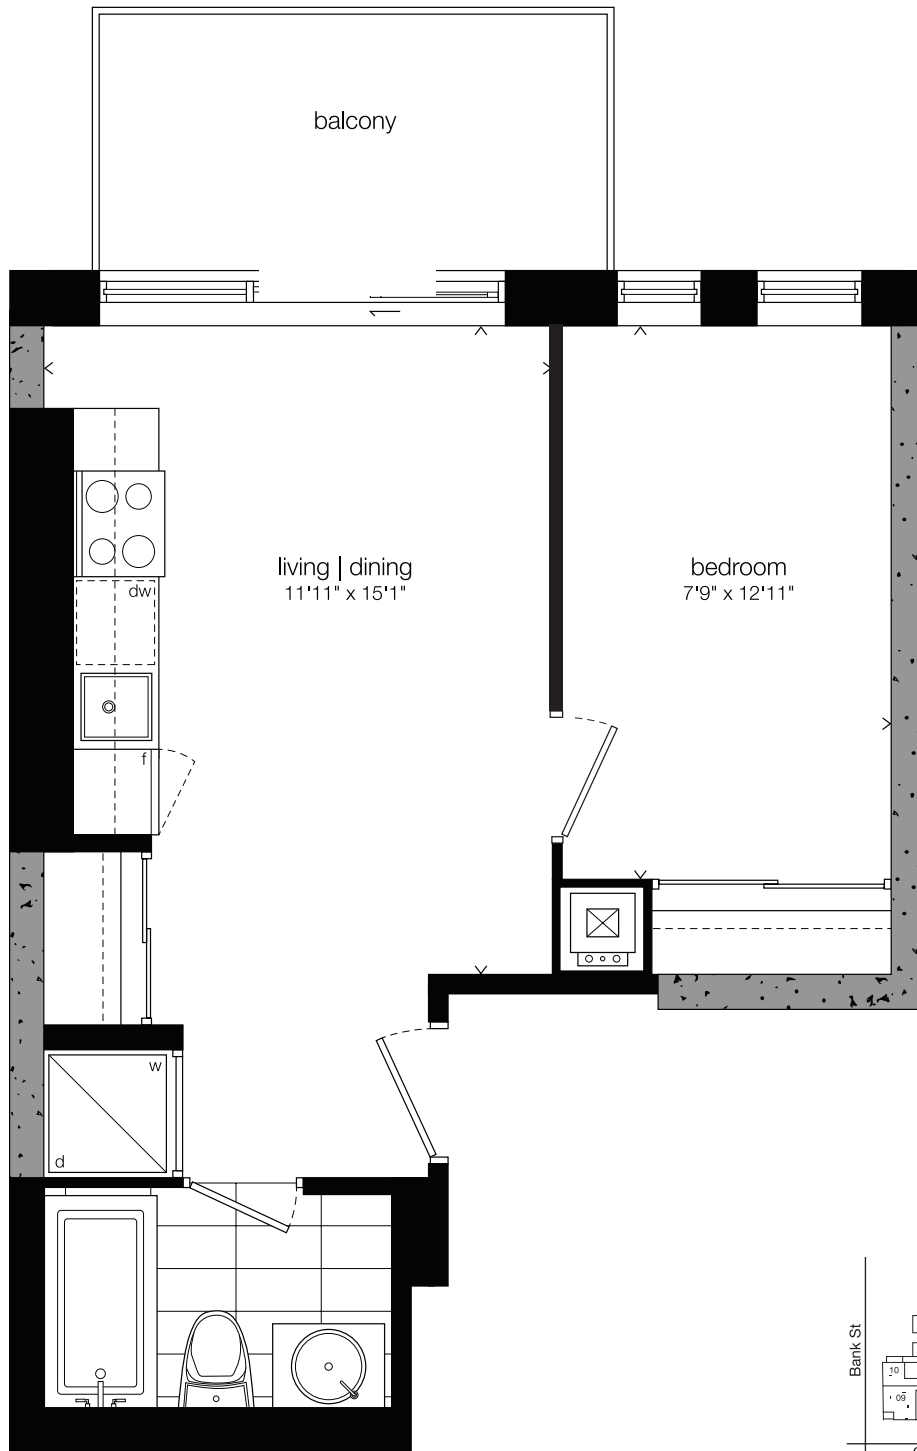

D

One
Bedroom

470 SQ.
FT.

Plus 75 sq.ft. Balcony

Window(s), balcony and balcony door may shift. Actual floor area may differ from stated floor area. All prices, sizes and specifications are subject to change without notice. E.&O.E.

Window(s), balcony and balcony door may shift. Actual floor area may differ from stated floor area. All prices, sizes and specifications are subject to change without notice. E.&O.E.