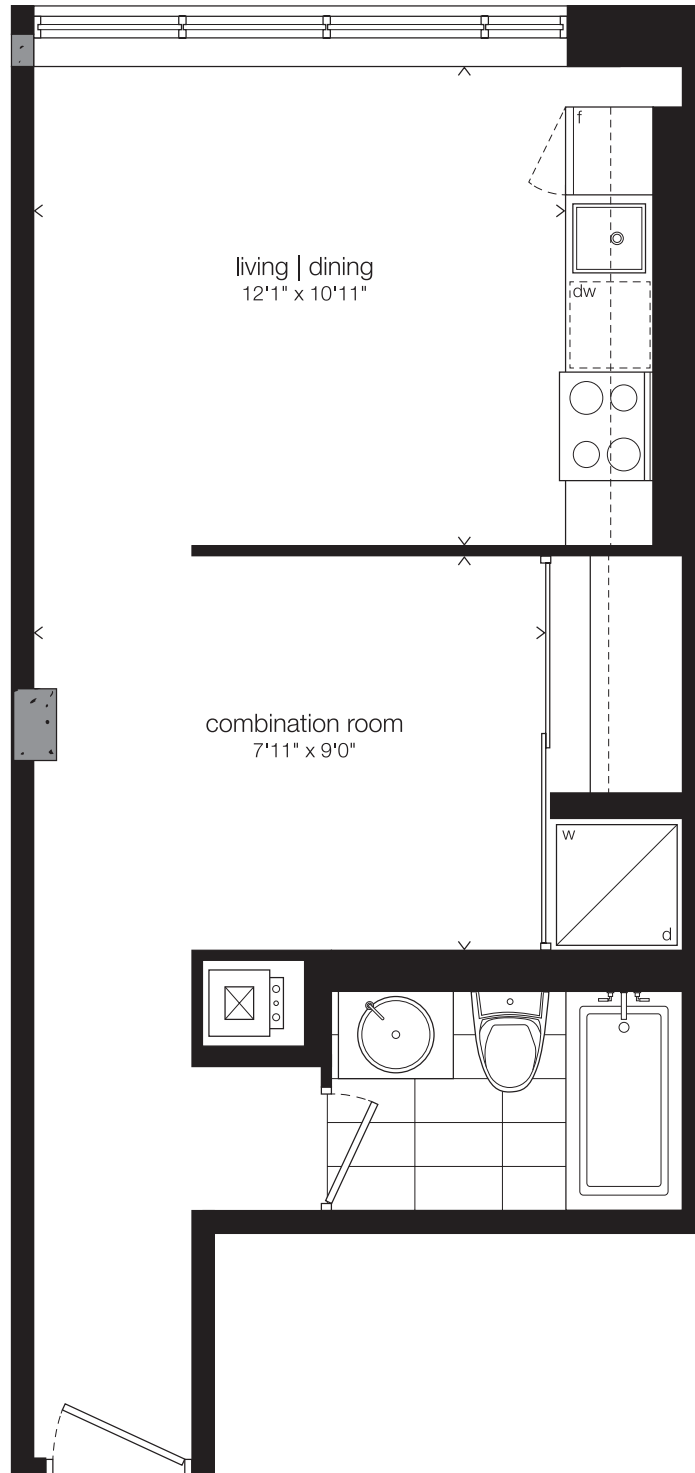

C

Loft

463 SQ. FT.

Window(s), balcony and balcony door may shift. Actual floor area may differ from stated floor area. All prices, sizes and specifications are subject to change without notice. E.&O.E.

Window(s), balcony and balcony door may shift. Actual floor area may differ from stated floor area. All prices, sizes and specifications are subject to change without notice. E.&O.E.