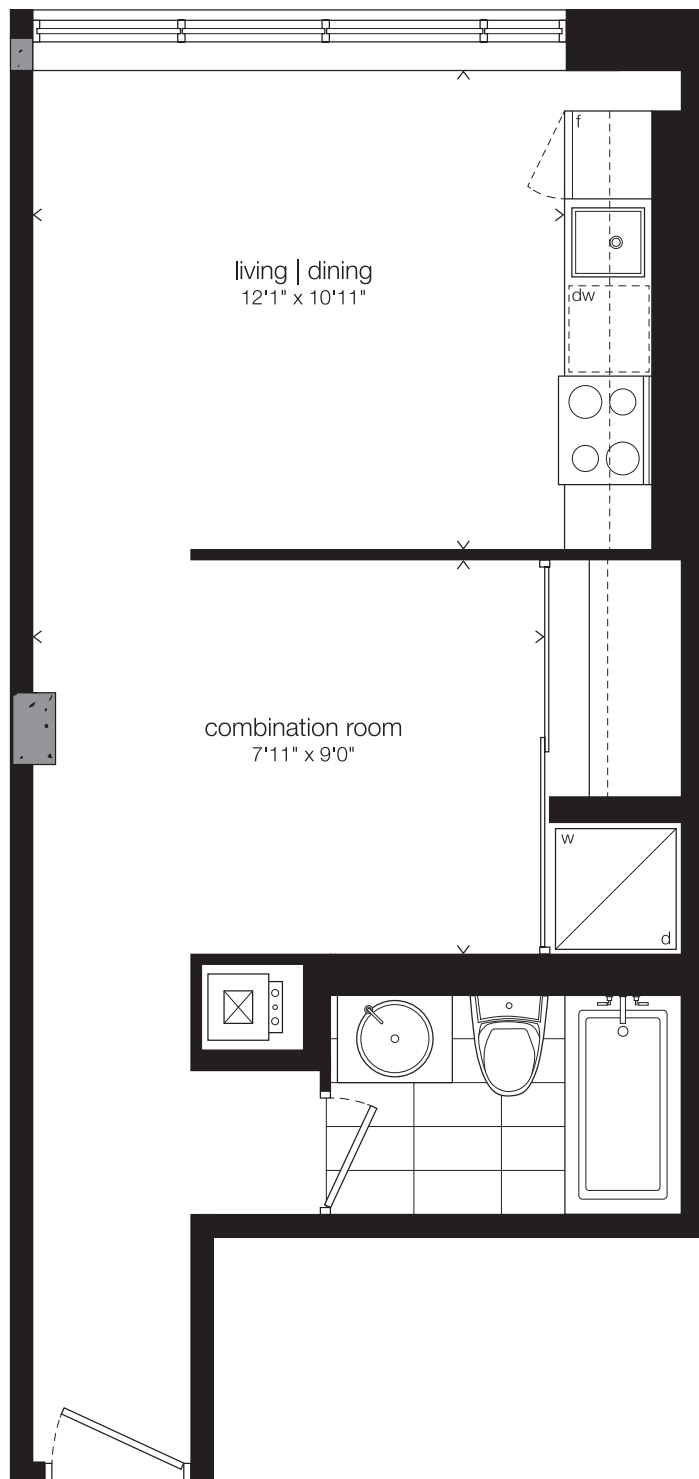

C

Loft

463 SQ. FT.

Window(s), balcony and balcony door may shift. Actual floor area may differ from stated floor area. All prices, sizes and specifications are subject to change without notice. E.&O.E.

Window(s), balcony and balcony door may shift. Actual floor area may differ from stated floor area. All prices, sizes and specifications are subject to change without notice. E.&O.E.