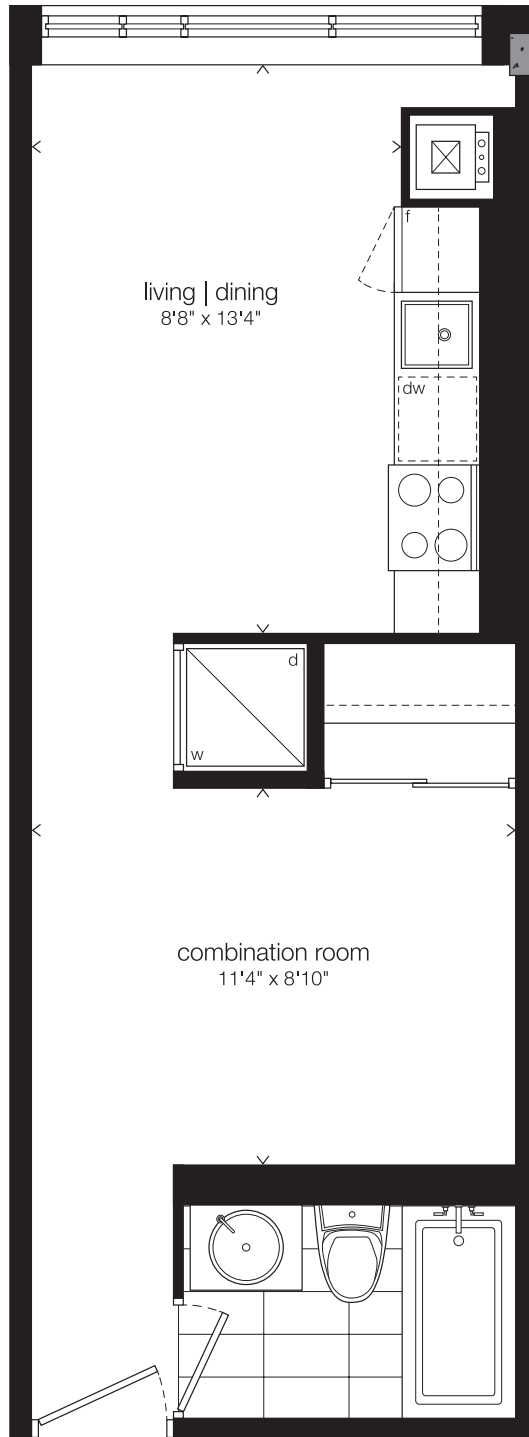

B

Loft

**411 SQ.
FT.**

Window(s), balcony and balcony door may shift. Actual floor area may differ from stated floor area. All prices, sizes and specifications are subject to change without notice. E.&O.E.

Window(s), balcony and balcony door may shift. Actual floor area may differ from stated floor area. All prices, sizes and specifications are subject to change without notice. E.&O.E.